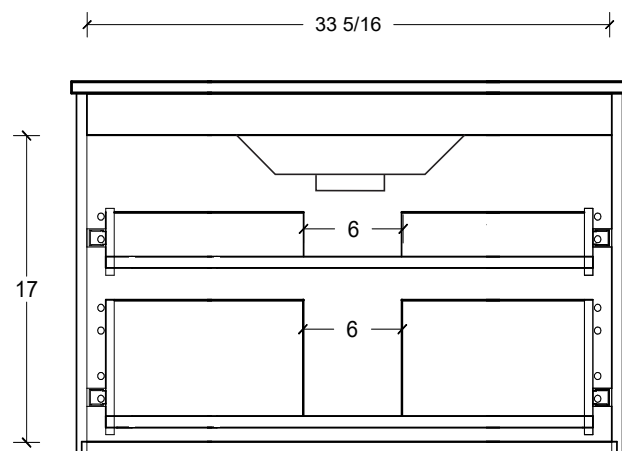

Range	Linden
Mount	Wall
Size (Metric)	900mm
Size Equiv. (Imperial)	36in
SKU	LIN-V-900-C-(Top Sku)-W

TOP DETAILS

Available Tops	
...C-PEA-W	Peak-One Piece Top
...C-QUA-W	Quartz Top-Above Counter Sink
...C-QUU-W	Quartz Top-Undermount Sink
...C-X-W	No Top

NOTES

Revision	1
Date	September 14, 2023 10:32 AM

DIMENSIONS ARE NOMINAL ONLY
AND SUBJECT TO CHANGE AT ANY TIME.
DO NOT SCALE DRAWINGS.
INSTALLER TO CONFIRM ALL
DIMENSIONS

Copyright ©

Timberline

300 Industrial Drive
Redwood Falls MN 56283
sales.usa@timberlinebp.com
www.timberlinebp.com

Useable Drawer Space
6 5/8
7 3/8

Sink Clearance
6 5/16

Range	Linden
Mount	Wall
Size (Metric)	900mm
Size Equiv. (Imperial)	36in
SKU	LIN-V-900-C-(Top Sku)-W

TOP DETAILS

Available Tops	
...C-CRE-W	Crest-One Piece Top