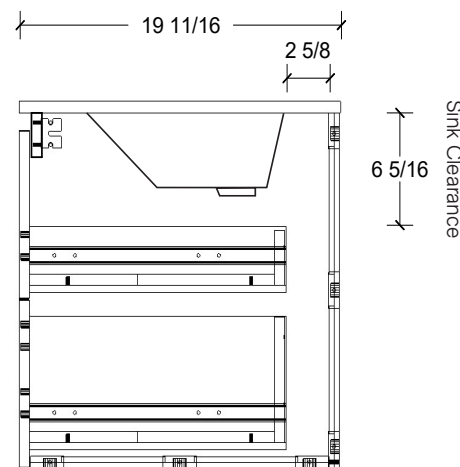

Range	Linden
Mount	Wall
Size (Metric)	900mm
Size Equiv. (Imperial)	36in
SKU	LIN-V-900-C-(Top Sku)-W

TOP DETAILS

Available Tops	
...C-PEA-W	Peak-One Piece Top
...C-QUA-W	Quartz Top-Above Counter Sink
...C-QUU-W	Quartz Top-Undermount Sink
...C-X-W	No Top

NOTES

Revision	1
Date	September 14, 2023 10:32 AM

DIMENSIONS ARE NOMINAL ONLY
AND SUBJECT TO CHANGE AT ANY TIME.
DO NOT SCALE DRAWINGS.
INSTALLER TO CONFIRM ALL
DIMENSIONS

Copyright ©

Timberline

300 Industrial Drive
Redwood Falls MN 56283
sales.usa@timberlinebp.com
www.timberlinebp.com

Useable Drawer Space
6 5/8
7 3/8

Sink Clearance
6 5/16

Range	Linden
Mount	Wall
Size (Metric)	900mm
Size Equiv. (Imperial)	36in
SKU	LIN-V-900-C-(Top Sku)-W

TOP DETAILS

Available Tops	
...C-CRE-W	Crest-One Piece Top