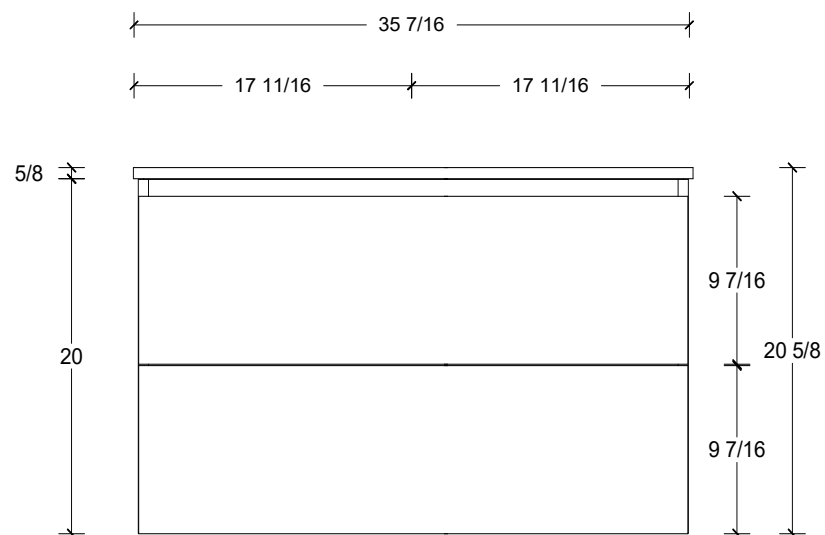

Range	Linden
Mount	Wall
Size (Metric)	900mm
Size Equiv. (Imperial)	36in
SKU	LIN-V-900-C-(Top Sku)-W

TOP DETAILS

Available Tops	
...C-PEA-W	Peak-One Piece Top
...C-QUA-W	Quartz Top-Above Counter Sink
...C-QUU-W	Quartz Top-Undermount Sink
...C-X-W	No Top

NOTES

Revision	1
Date	September 14, 2023 10:32 AM

DIMENSIONS ARE NOMINAL ONLY
AND SUBJECT TO CHANGE AT ANY TIME.
DO NOT SCALE DRAWINGS.
INSTALLER TO CONFIRM ALL
DIMENSIONS

Copyright ©

Timberline

300 Industrial Drive
Redwood Falls MN 56283
sales.usa@timberlinebp.com
www.timberlinebp.com

Useable Drawer Space
6 5/8
7 3/8

Sink Clearance
6 5/16

Range	Linden
Mount	Wall
Size (Metric)	900mm
Size Equiv. (Imperial)	36in
SKU	LIN-V-900-C-(Top Sku)-W

TOP DETAILS

Available Tops	
...C-CRE-W	Crest-One Piece Top