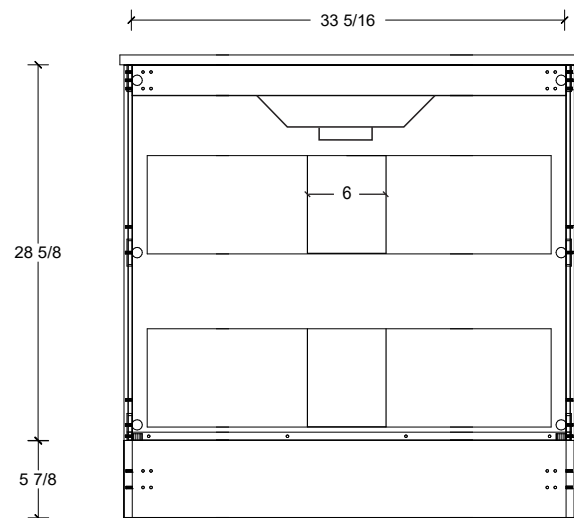

Range	Linden
Mount	Floor
Size (Metric)	900mm
Size Equiv. (Imperial)	36in
SKU	LIN-V-900-C-(Top Sku)-F

TOP DETAILS

Available Tops	
...C-PEA-F	Peak-One Piece Top
...C-QUA-F	Quartz Top-Above Counter Sink
...C-QUU-F	Quartz Top-Undermount Sink
...C-X-F	No Top

NOTES

Revision	1
Date	September 14, 2023 10:32 AM

DIMENSIONS ARE NOMINAL ONLY
AND SUBJECT TO CHANGE AT ANY TIME.
DO NOT SCALE DRAWINGS.
INSTALLER TO CONFIRM ALL
DIMENSIONS

Copyright ©

Timberline

300 Industrial Drive
Redwood Falls MN 56283
sales.usa@timberlinebp.com
www.timberlinebp.com

Legs available, take place of toekick.

Range	Linden
Mount	Floor
Size (Metric)	900mm
Size Equiv. (Imperial)	36in
SKU	LIN-V-900-C-(Top Sku)-F

TOP DETAILS

Available Tops	
...C-CRE-F	Crest-One Piece Top

NOTES