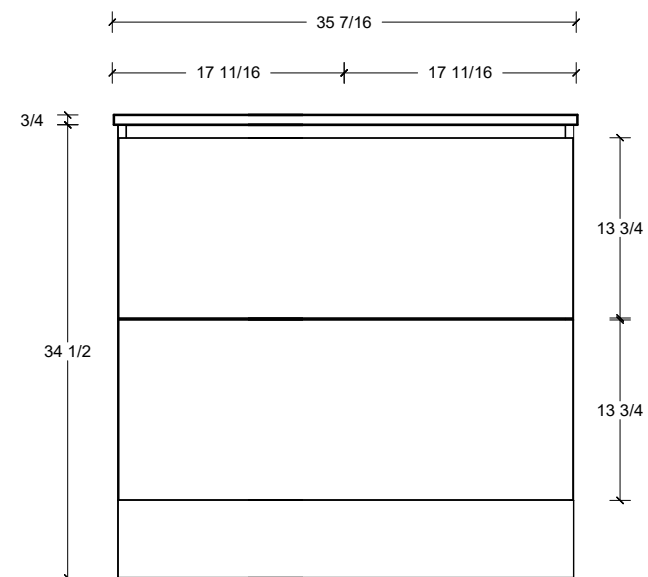

Range	Linden
Mount	Floor
Size (Metric)	900mm
Size Equiv. (Imperial)	36in
SKU	LIN-V-900-C-(Top Sku)-F

TOP DETAILS

Available Tops	
...C-PEA-F	Peak-One Piece Top
...C-QUA-F	Quartz Top-Above Counter Sink
...C-QUU-F	Quartz Top-Undermount Sink
...C-X-F	No Top

NOTES

Revision	1
Date	September 14, 2023 10:32 AM

DIMENSIONS ARE NOMINAL ONLY
AND SUBJECT TO CHANGE AT ANY TIME.
DO NOT SCALE DRAWINGS.
INSTALLER TO CONFIRM ALL
DIMENSIONS

Copyright ©

Timberline

300 Industrial Drive
Redwood Falls MN 56283
sales.usa@timberlinebp.com
www.timberlinebp.com

Legs available, take place of toekick.

Range	Linden
Mount	Floor
Size (Metric)	900mm
Size Equiv. (Imperial)	36in
SKU	LIN-V-900-C-(Top Sku)-F

TOP DETAILS

Available Tops	
...C-CRE-F	Crest-One Piece Top

NOTES

Revision	1
Date	September 14, 2023 10:32 AM

DIMENSIONS ARE NOMINAL ONLY
AND SUBJECT TO CHANGE AT ANY TIME.
DO NOT SCALE DRAWINGS.
INSTALLER TO CONFIRM ALL
DIMENSIONS

Copyright ©

Timberline

300 Industrial Drive
Redwood Falls MN 56283
sales.usa@timberlinebp.com
www.timberlinebp.com