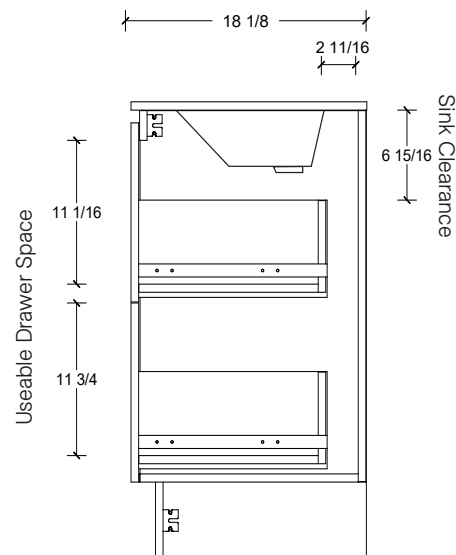

Range	Linden
Mount	Floor
Size (Metric)	900mm
Size Equiv. (Imperial)	36in
SKU	LIN-V-900-C-(Top Sku)-F

TOP DETAILS

Available Tops	
...C-PEA-F	Peak-One Piece Top
...C-QUA-F	Quartz Top-Above Counter Sink
...C-QUU-F	Quartz Top-Undermount Sink
...C-X-F	No Top

Legs available, take place of toekick.

Range	Linden
Mount	Floor
Size (Metric)	900mm
Size Equiv. (Imperial)	36in
SKU	LIN-V-900-C-(Top Sku)-F

TOP DETAILS

Available Tops	
...C-CRE-F	Crest-One Piece Top

NOTES

Revision	1
Date	September 14, 2023 10:32 AM

DIMENSIONS ARE NOMINAL ONLY
AND SUBJECT TO CHANGE AT ANY TIME.
DO NOT SCALE DRAWINGS.
INSTALLER TO CONFIRM ALL
DIMENSIONS

Copyright ©

Timberline

300 Industrial Drive
Redwood Falls MN 56283
sales.usa@timberlinebp.com
www.timberlinebp.com