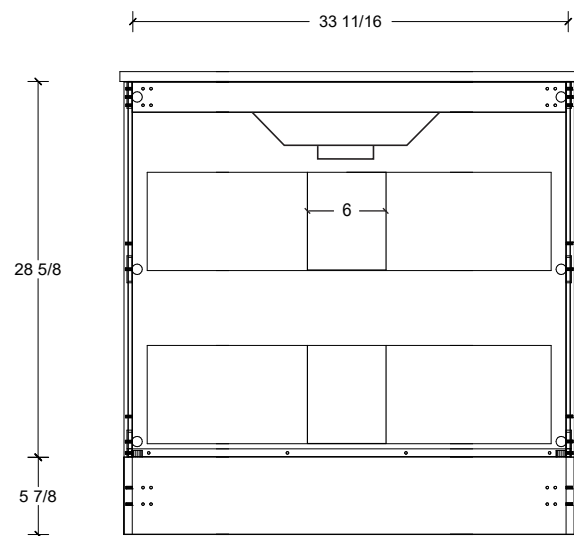

Range	Linden
Mount	Floor
Size (Metric)	900mm
Size Equiv. (Imperial)	36in
SKU	LIN-V-900-C-(Top Sku)-F

TOP DETAILS

Available Tops	
...C-PEA-F	Peak-One Piece Top
...C-QUA-F	Quartz Top-Above Counter Sink
...C-QUU-F	Quartz Top-Undermount Sink
...C-X-F	No Top

Legs available, take place of toekick.

Range	Linden
Mount	Floor
Size (Metric)	900mm
Size Equiv. (Imperial)	36in
SKU	LIN-V-900-C-(Top Sku)-F

TOP DETAILS

Available Tops	
...C-CRE-F	Crest-One Piece Top

NOTES

Revision	1
Date	September 14, 2023 10:32 AM

DIMENSIONS ARE NOMINAL ONLY
AND SUBJECT TO CHANGE AT ANY TIME.
DO NOT SCALE DRAWINGS.
INSTALLER TO CONFIRM ALL
DIMENSIONS

Copyright ©

Timberline

300 Industrial Drive
Redwood Falls MN 56283
sales.usa@timberlinebp.com
www.timberlinebp.com