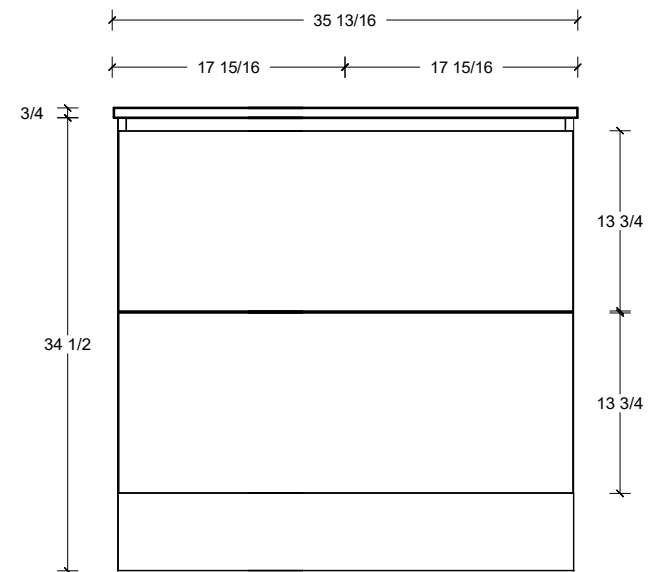

Range	Linden
Mount	Floor
Size (Metric)	900mm
Size Equiv. (Imperial)	36in
SKU	LIN-V-900-C-(Top Sku)-F

TOP DETAILS

Available Tops	
...C-PEA-F	Peak-One Piece Top
...C-QUA-F	Quartz Top-Above Counter Sink
...C-QUU-F	Quartz Top-Undermount Sink
...C-X-F	No Top

Legs available, take place of toekick.

Range	Linden
Mount	Floor
Size (Metric)	900mm
Size Equiv. (Imperial)	36in
SKU	LIN-V-900-C-(Top Sku)-F

TOP DETAILS

Available Tops	
...C-CRE-F	Crest-One Piece Top

NOTES

Revision	1
Date	September 14, 2023 10:32 AM

DIMENSIONS ARE NOMINAL ONLY
AND SUBJECT TO CHANGE AT ANY TIME.
DO NOT SCALE DRAWINGS.
INSTALLER TO CONFIRM ALL
DIMENSIONS

Copyright ©

Timberline

300 Industrial Drive
Redwood Falls MN 56283
sales.usa@timberlinebp.com
www.timberlinebp.com