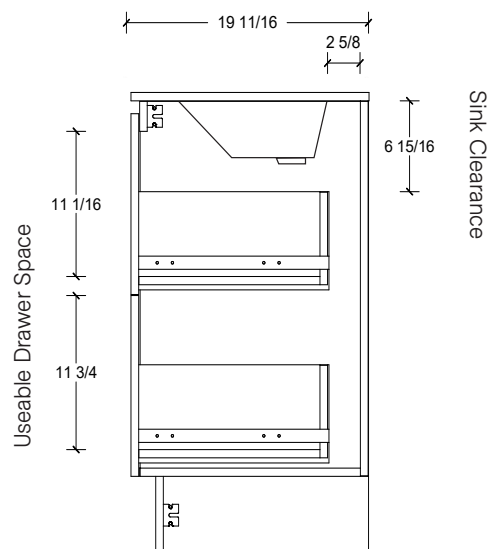

Range	Linden
Mount	Floor
Size (Metric)	900mm
Size Equiv. (Imperial)	36in
SKU	LIN-V-900-C-(Top Sku)-F

TOP DETAILS

Available Tops	
...C-PEA-F	Peak-One Piece Top
...C-QUA-F	Quartz Top-Above Counter Sink
...C-QUU-F	Quartz Top-Undermount Sink
...C-X-F	No Top

NOTES

Revision	1
Date	September 14, 2023 10:32 AM

DIMENSIONS ARE NOMINAL ONLY
AND SUBJECT TO CHANGE AT ANY TIME.
DO NOT SCALE DRAWINGS.
INSTALLER TO CONFIRM ALL
DIMENSIONS

Copyright ©

Timberline

300 Industrial Drive
Redwood Falls MN 56283
sales.usa@timberlinebp.com
www.timberlinebp.com

Legs available, take place of toekick.

Range	Linden
Mount	Floor
Size (Metric)	900mm
Size Equiv. (Imperial)	36in
SKU	LIN-V-900-C-(Top Sku)-F

TOP DETAILS

Available Tops	
...C-CRE-F	Crest-One Piece Top

NOTES