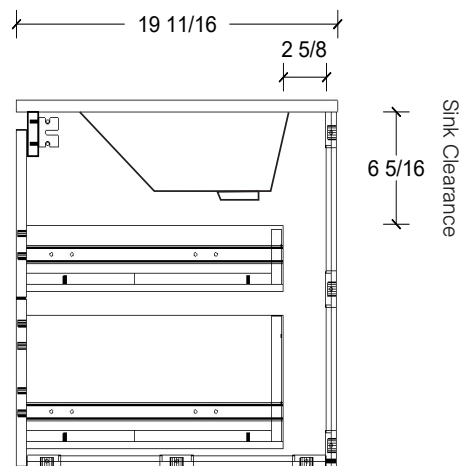

Range	Linden
Mount	Wall
Size (Metric)	800mm
Size Equiv. (Imperial)	32in
SKU	LIN-V-800-C-(Top Sku)-W

#### NOTES

Revision	1
Date	September 14, 2023 10:32 AM

DIMENSIONS ARE NOMINAL ONLY  
AND SUBJECT TO CHANGE AT ANY TIME.  
DO NOT SCALE DRAWINGS.  
INSTALLER TO CONFIRM ALL  
DIMENSIONS

Copyright ©

# Timberline

300 Industrial Drive  
Redwood Falls MN 56283  
sales.usa@timberlinebp.com  
www.timberlinebp.com

Range	Linden
Mount	Wall
Size (Metric)	800mm
Size Equiv. (Imperial)	32in
SKU	LIN-V-800-C-(Top Sku)-W