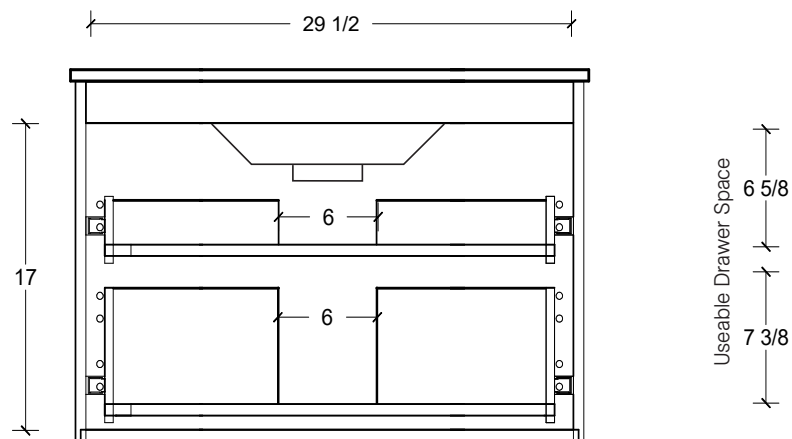

#### NOTES

Revision	1
Date	September 14, 2023 10:32 AM

DIMENSIONS ARE NOMINAL ONLY  
AND SUBJECT TO CHANGE AT ANY TIME.  
DO NOT SCALE DRAWINGS.  
INSTALLER TO CONFIRM ALL  
DIMENSIONS

Copyright ©

# Timberline

300 Industrial Drive  
Redwood Falls MN 56283  
sales.usa@timberlinebp.com  
www.timberlinebp.com

Range	Linden
Mount	Wall
Size (Metric)	800mm
Size Equiv. (Imperial)	32in
SKU	LIN-V-800-C-(Top Sku)-W