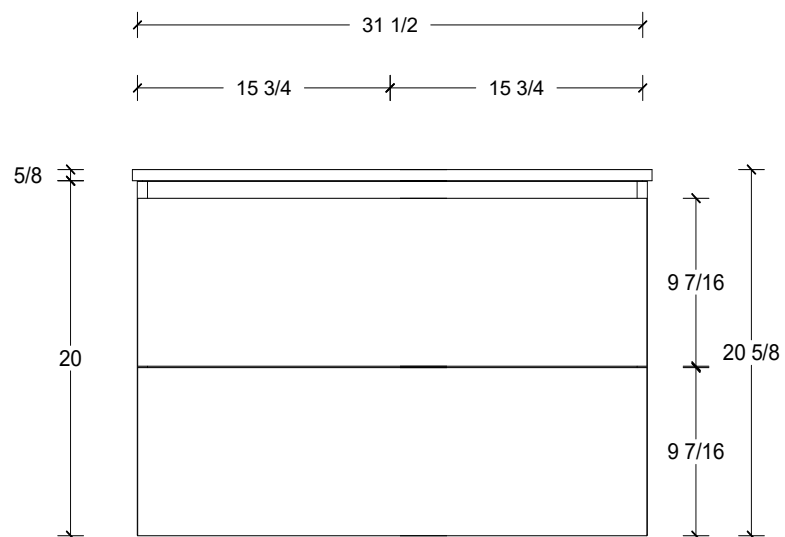

Range	Linden
Mount	Wall
Size (Metric)	800mm
Size Equiv. (Imperial)	32in
SKU	LIN-V-800-C-(Top Sku)-W

#### NOTES

Revision	1
Date	September 14, 2023 10:32 AM

DIMENSIONS ARE NOMINAL ONLY  
AND SUBJECT TO CHANGE AT ANY TIME.  
DO NOT SCALE DRAWINGS.  
INSTALLER TO CONFIRM ALL  
DIMENSIONS

Copyright ©

# Timberline

300 Industrial Drive  
Redwood Falls MN 56283  
sales.usa@timberlinebp.com  
www.timberlinebp.com

Range	Linden
Mount	Wall
Size (Metric)	800mm
Size Equiv. (Imperial)	32in
SKU	LIN-V-800-C-(Top Sku)-W