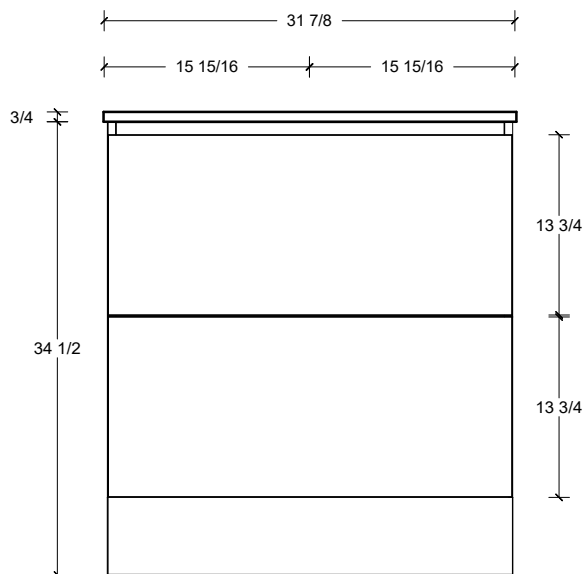

Range	Linden
Mount	Floor
Size (Metric)	800mm
Size Equiv. (Imperial)	32in
SKU	LIN-V-800-C-(Top Sku)-F

TOP DETAILS

Available Tops	
...C-CRE-F	Crest-One Piece Top

NOTES

Revision	1
Date	September 14, 2023 10:32 AM

DIMENSIONS ARE NOMINAL ONLY
AND SUBJECT TO CHANGE AT ANY TIME.
DO NOT SCALE DRAWINGS.
INSTALLER TO CONFIRM ALL
DIMENSIONS

Copyright ©

Timberline

300 Industrial Drive
Redwood Falls MN 56283
sales.usa@timberlinebp.com
www.timberlinebp.com

Legs available, take place of toekick.