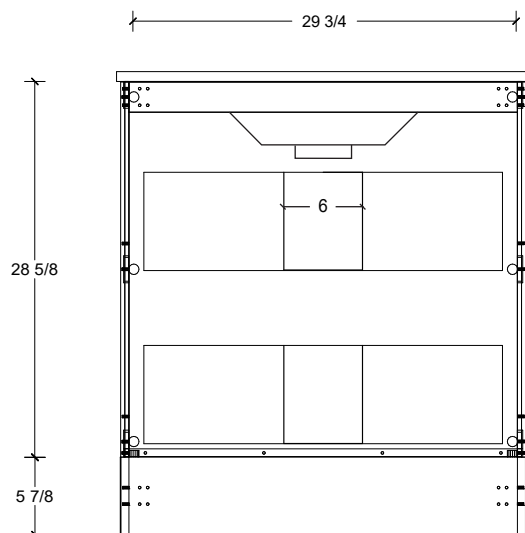

Range	Linden
Mount	Floor
Size (Metric)	800mm
Size Equiv. (Imperial)	32in
SKU	LIN-V-800-C-(Top Sku)-F

TOP DETAILS

Available Tops	
...C-CRE-F	Crest-One Piece Top

NOTES

Revision	1
Date	September 14, 2023 10:32 AM

DIMENSIONS ARE NOMINAL ONLY
AND SUBJECT TO CHANGE AT ANY TIME.
DO NOT SCALE DRAWINGS.
INSTALLER TO CONFIRM ALL
DIMENSIONS

Copyright ©

Timberline

300 Industrial Drive
Redwood Falls MN 56283
sales.usa@timberlinebp.com
www.timberlinebp.com

Legs available, take place of toekick.