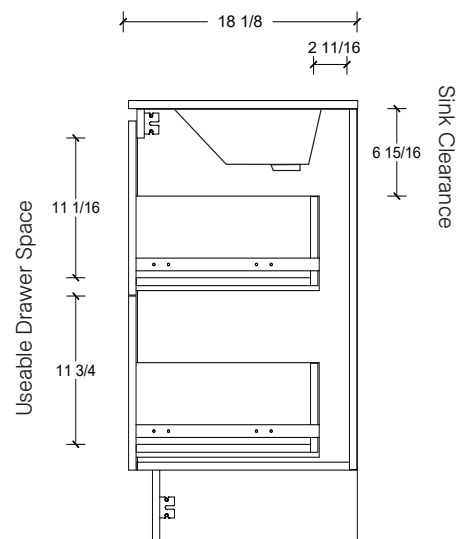

Range	Linden
Mount	Floor
Size (Metric)	800mm
Size Equiv. (Imperial)	32in
SKU	LIN-V-800-C-(Top Sku)-F

TOP DETAILS

Available Tops	
...C-CRE-F	Crest-One Piece Top

NOTES

Revision	1
Date	September 14, 2023 10:32 AM

DIMENSIONS ARE NOMINAL ONLY
AND SUBJECT TO CHANGE AT ANY TIME.
DO NOT SCALE DRAWINGS.
INSTALLER TO CONFIRM ALL
DIMENSIONS

Copyright ©

Timberline

300 Industrial Drive
Redwood Falls MN 56283
sales.usa@timberlinebp.com
www.timberlinebp.com

Legs available, take place of toekick.