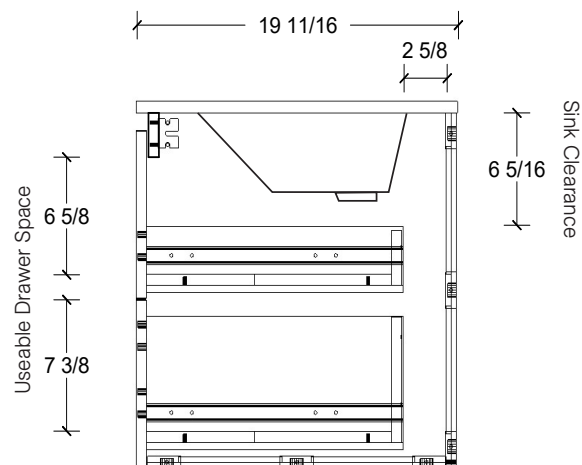

Range	Linden
Mount	Wall
Size (Metric)	600mm
Size Equiv. (Imperial)	24in
SKU	LIN-V-600-C-(Top Sku)-W

TOP DETAILS

Available Tops	
...C-PEA-W	Peak-One Piece Top
...C-QUA-W	Quartz Top-Above Counter Sink
...C-QUU-W	Quartz Top-Undermount Sink
...C-X-W	No Top

NOTES

Revision	1
Date	September 14, 2023 10:32 AM

DIMENSIONS ARE NOMINAL ONLY
AND SUBJECT TO CHANGE AT ANY TIME.
DO NOT SCALE DRAWINGS.
INSTALLER TO CONFIRM ALL
DIMENSIONS

Copyright ©

Timberline

300 Industrial Drive
Redwood Falls MN 56283
sales.usa@timberlinebp.com
www.timberlinebp.com

Range	Linden
Mount	Wall
Size (Metric)	600mm
Size Equiv. (Imperial)	24in
SKU	LIN-V-600-C-(Top Sku)-W

TOP DETAILS

Available Tops	
...C-CRE-W	Crest-One Piece Top

NOTES

Revision	1
Date	September 14, 2023 10:32 AM

DIMENSIONS ARE NOMINAL ONLY
AND SUBJECT TO CHANGE AT ANY TIME.
DO NOT SCALE DRAWINGS.
INSTALLER TO CONFIRM ALL
DIMENSIONS

Copyright ©

Timberline

300 Industrial Drive
Redwood Falls MN 56283
sales.usa@timberlinebp.com
www.timberlinebp.com