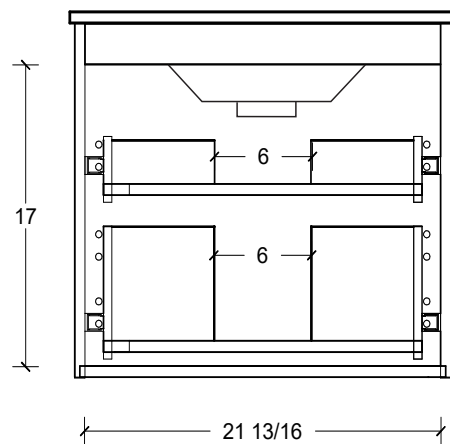

Range	Linden
Mount	Wall
Size (Metric)	600mm
Size Equiv. (Imperial)	24in
SKU	LIN-V-600-C-(Top Sku)-W

TOP DETAILS

Available Tops	
...C-PEA-W	Peak-One Piece Top
...C-QUA-W	Quartz Top-Above Counter Sink
...C-QUU-W	Quartz Top-Undermount Sink
...C-X-W	No Top

NOTES

Revision	1
Date	September 14, 2023 10:32 AM

DIMENSIONS ARE NOMINAL ONLY
AND SUBJECT TO CHANGE AT ANY TIME.
DO NOT SCALE DRAWINGS.
INSTALLER TO CONFIRM ALL
DIMENSIONS

Copyright ©

Timberline

300 Industrial Drive
Redwood Falls MN 56283
sales.usa@timberlinebp.com
www.timberlinebp.com

Range	Linden
Mount	Wall
Size (Metric)	600mm
Size Equiv. (Imperial)	24in
SKU	LIN-V-600-C-(Top Sku)-W

TOP DETAILS

Available Tops	
...C-CRE-W	Crest-One Piece Top

NOTES

Revision	1
Date	September 14, 2023 10:32 AM

DIMENSIONS ARE NOMINAL ONLY
AND SUBJECT TO CHANGE AT ANY TIME.
DO NOT SCALE DRAWINGS.
INSTALLER TO CONFIRM ALL
DIMENSIONS

Copyright ©

Timberline

300 Industrial Drive
Redwood Falls MN 56283
sales.usa@timberlinebp.com
www.timberlinebp.com