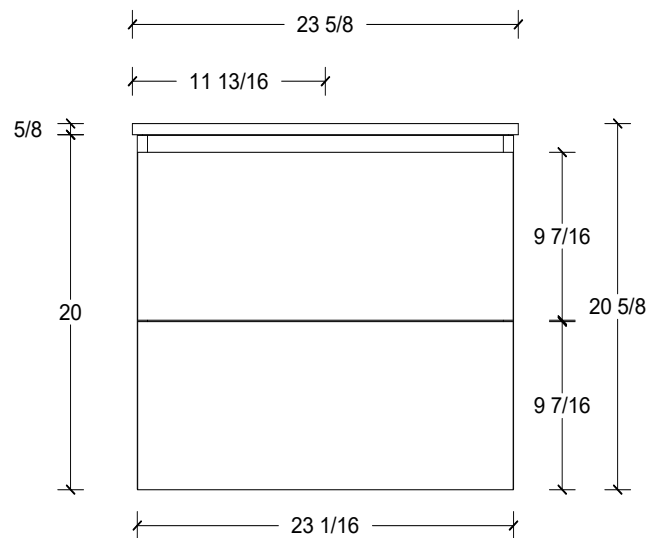

Range	Linden
Mount	Wall
Size (Metric)	600mm
Size Equiv. (Imperial)	24in
SKU	LIN-V-600-C-(Top Sku)-W

TOP DETAILS

Available Tops	
...C-PEA-W	Peak-One Piece Top
...C-QUA-W	Quartz Top-Above Counter Sink
...C-QUU-W	Quartz Top-Undermount Sink
...C-X-W	No Top

NOTES

Revision	1
Date	September 14, 2023 10:32 AM

DIMENSIONS ARE NOMINAL ONLY
AND SUBJECT TO CHANGE AT ANY TIME.
DO NOT SCALE DRAWINGS.
INSTALLER TO CONFIRM ALL
DIMENSIONS

Copyright ©

Timberline

300 Industrial Drive
Redwood Falls MN 56283
sales.usa@timberlinebp.com
www.timberlinebp.com

Range	Linden
Mount	Wall
Size (Metric)	600mm
Size Equiv. (Imperial)	24in
SKU	LIN-V-600-C-(Top Sku)-W

TOP DETAILS

Available Tops	
...C-CRE-W	Crest-One Piece Top

NOTES

Revision	1
Date	September 14, 2023 10:32 AM

DIMENSIONS ARE NOMINAL ONLY
AND SUBJECT TO CHANGE AT ANY TIME.
DO NOT SCALE DRAWINGS.
INSTALLER TO CONFIRM ALL
DIMENSIONS

Copyright ©

Timberline

300 Industrial Drive
Redwood Falls MN 56283
sales.usa@timberlinebp.com
www.timberlinebp.com