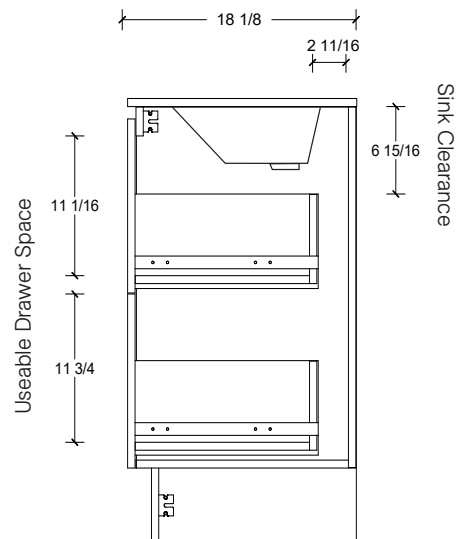

Range	Linden
Mount	Floor
Size (Metric)	600mm
Size Equiv. (Imperial)	24in
SKU	LIN-V-600-C-(Top Sku)-F

TOP DETAILS

Available Tops	
...C-PEA-F	Peak-One Piece Top
...C-QUA-F	Quartz Top-Above Counter Sink
...C-QUU-F	Quartz Top-Undermount Sink
...C-X-F	No Top

Legs available, take place of toekick.

Range	Linden
Mount	Floor
Size (Metric)	600mm
Size Equiv. (Imperial)	24in
SKU	LIN-V-600-C-(Top Sku)-F

TOP DETAILS

Available Tops	
...C-CRE-F	Crest-One Piece Top

NOTES

Revision	1
Date	September 14, 2023 10:32 AM

DIMENSIONS ARE NOMINAL ONLY
AND SUBJECT TO CHANGE AT ANY TIME.
DO NOT SCALE DRAWINGS.
INSTALLER TO CONFIRM ALL
DIMENSIONS

Copyright ©

Timberline

300 Industrial Drive
Redwood Falls MN 56283
sales.usa@timberlinebp.com
www.timberlinebp.com