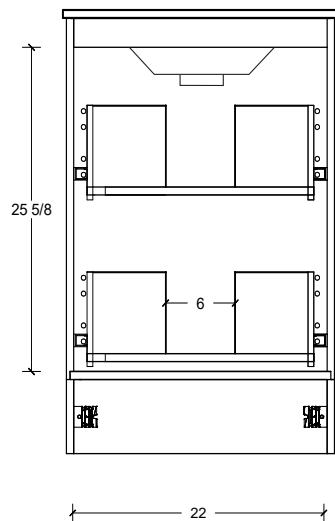

Range	Linden
Mount	Floor
Size (Metric)	600mm
Size Equiv. (Imperial)	24in
SKU	LIN-V-600-C-(Top Sku)-F

TOP DETAILS

Available Tops	
...C-PEA-F	Peak-One Piece Top
...C-QUA-F	Quartz Top-Above Counter Sink
...C-QUU-F	Quartz Top-Undermount Sink
...C-X-F	No Top

Legs available, take place of toekick.

Range	Linden
Mount	Floor
Size (Metric)	600mm
Size Equiv. (Imperial)	24in
SKU	LIN-V-600-C-(Top Sku)-F

TOP DETAILS

Available Tops	
...C-CRE-F	Crest-One Piece Top

NOTES

Revision	1
Date	September 14, 2023 10:32 AM

DIMENSIONS ARE NOMINAL ONLY
AND SUBJECT TO CHANGE AT ANY TIME.
DO NOT SCALE DRAWINGS.
INSTALLER TO CONFIRM ALL
DIMENSIONS

Copyright ©

Timberline

300 Industrial Drive
Redwood Falls MN 56283
sales.usa@timberlinebp.com
www.timberlinebp.com