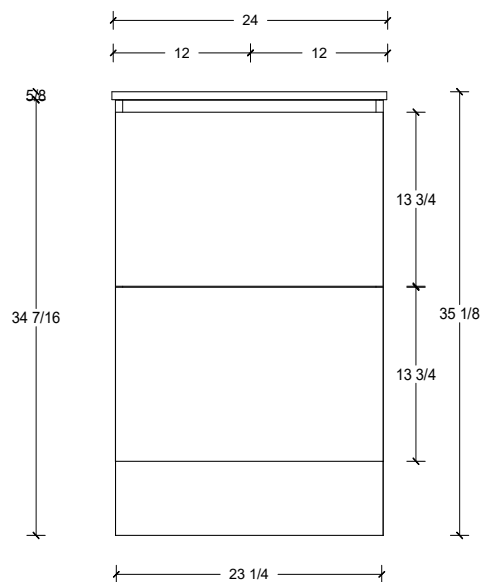

Range	Linden
Mount	Floor
Size (Metric)	600mm
Size Equiv. (Imperial)	24in
SKU	LIN-V-600-C-(Top Sku)-F

TOP DETAILS

Available Tops	
...C-PEA-F	Peak-One Piece Top
...C-QUA-F	Quartz Top-Above Counter Sink
...C-QUU-F	Quartz Top-Undermount Sink
...C-X-F	No Top

Legs available, take place of toekick.

Range	Linden
Mount	Floor
Size (Metric)	600mm
Size Equiv. (Imperial)	24in
SKU	LIN-V-600-C-(Top Sku)-F

TOP DETAILS

Available Tops	
...C-CRE-F	Crest-One Piece Top

NOTES

Revision	1
Date	September 14, 2023 10:32 AM

DIMENSIONS ARE NOMINAL ONLY
AND SUBJECT TO CHANGE AT ANY TIME.
DO NOT SCALE DRAWINGS.
INSTALLER TO CONFIRM ALL
DIMENSIONS

Copyright ©

Timberline

300 Industrial Drive
Redwood Falls MN 56283
sales.usa@timberlinebp.com
www.timberlinebp.com