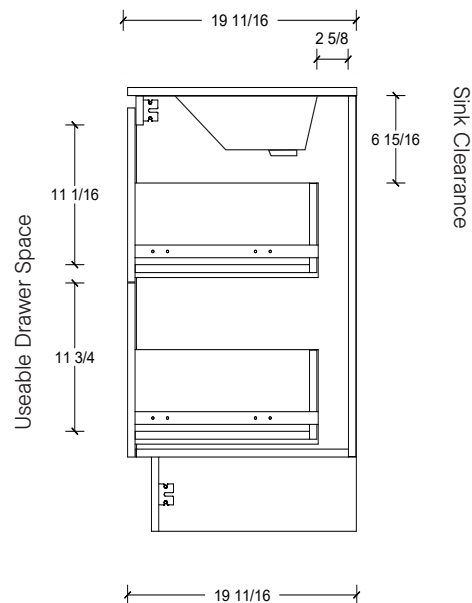

Range	Linden
Mount	Floor
Size (Metric)	600mm
Size Equiv. (Imperial)	24in
SKU	LIN-V-600-C-(Top Sku)-F

TOP DETAILS

Available Tops	
...C-PEA-F	Peak-One Piece Top
...C-QUA-F	Quartz Top-Above Counter Sink
...C-QUU-F	Quartz Top-Undermount Sink
...C-X-F	No Top

NOTES

Revision	1
Date	September 14, 2023 10:32 AM

DIMENSIONS ARE NOMINAL ONLY
AND SUBJECT TO CHANGE AT ANY TIME.
DO NOT SCALE DRAWINGS.
INSTALLER TO CONFIRM ALL
DIMENSIONS

Copyright ©

Timberline

300 Industrial Drive
Redwood Falls MN 56283
sales.usa@timberlinebp.com
www.timberlinebp.com

Legs available, take place of toekick.

Range	Linden
Mount	Floor
Size (Metric)	600mm
Size Equiv. (Imperial)	24in
SKU	LIN-V-600-C-(Top Sku)-F

TOP DETAILS

Available Tops	
...C-CRE-F	Crest-One Piece Top

NOTES