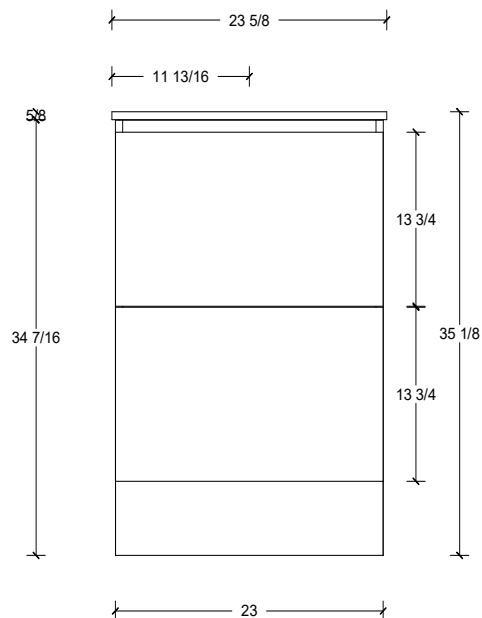

Range	Linden
Mount	Floor
Size (Metric)	600mm
Size Equiv. (Imperial)	24in
SKU	LIN-V-600-C-(Top Sku)-F

TOP DETAILS

Available Tops	
...C-PEA-F	Peak-One Piece Top
...C-QUA-F	Quartz Top-Above Counter Sink
...C-QUU-F	Quartz Top-Undermount Sink
...C-X-F	No Top

NOTES

Revision	1
Date	September 14, 2023 10:32 AM

DIMENSIONS ARE NOMINAL ONLY
AND SUBJECT TO CHANGE AT ANY TIME.
DO NOT SCALE DRAWINGS.
INSTALLER TO CONFIRM ALL
DIMENSIONS

Copyright ©

Timberline

300 Industrial Drive
Redwood Falls MN 56283
sales.usa@timberlinebp.com
www.timberlinebp.com

Legs available, take place of toekick.

Range	Linden
Mount	Floor
Size (Metric)	600mm
Size Equiv. (Imperial)	24in
SKU	LIN-V-600-C-(Top Sku)-F

TOP DETAILS

Available Tops	
...C-CRE-F	Crest-One Piece Top

NOTES