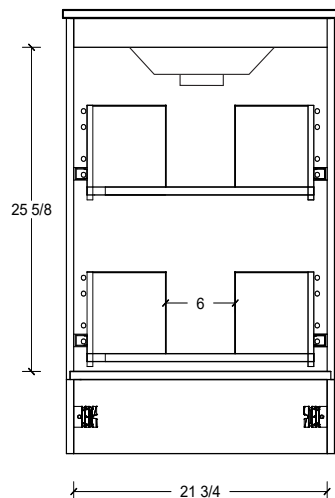

Range	Linden
Mount	Floor
Size (Metric)	600mm
Size Equiv. (Imperial)	24in
SKU	LIN-V-600-C-(Top Sku)-F

TOP DETAILS

Available Tops	
...C-PEA-F	Peak-One Piece Top
...C-QUA-F	Quartz Top-Above Counter Sink
...C-QUU-F	Quartz Top-Undermount Sink
...C-X-F	No Top

NOTES

Revision	1
Date	September 14, 2023 10:32 AM

DIMENSIONS ARE NOMINAL ONLY
AND SUBJECT TO CHANGE AT ANY TIME.
DO NOT SCALE DRAWINGS.
INSTALLER TO CONFIRM ALL
DIMENSIONS

Copyright ©

Timberline

300 Industrial Drive
Redwood Falls MN 56283
sales.usa@timberlinebp.com
www.timberlinebp.com

Legs available, take place of toekick.

Range	Linden
Mount	Floor
Size (Metric)	600mm
Size Equiv. (Imperial)	24in
SKU	LIN-V-600-C-(Top Sku)-F

TOP DETAILS

Available Tops	
...C-CRE-F	Crest-One Piece Top

NOTES