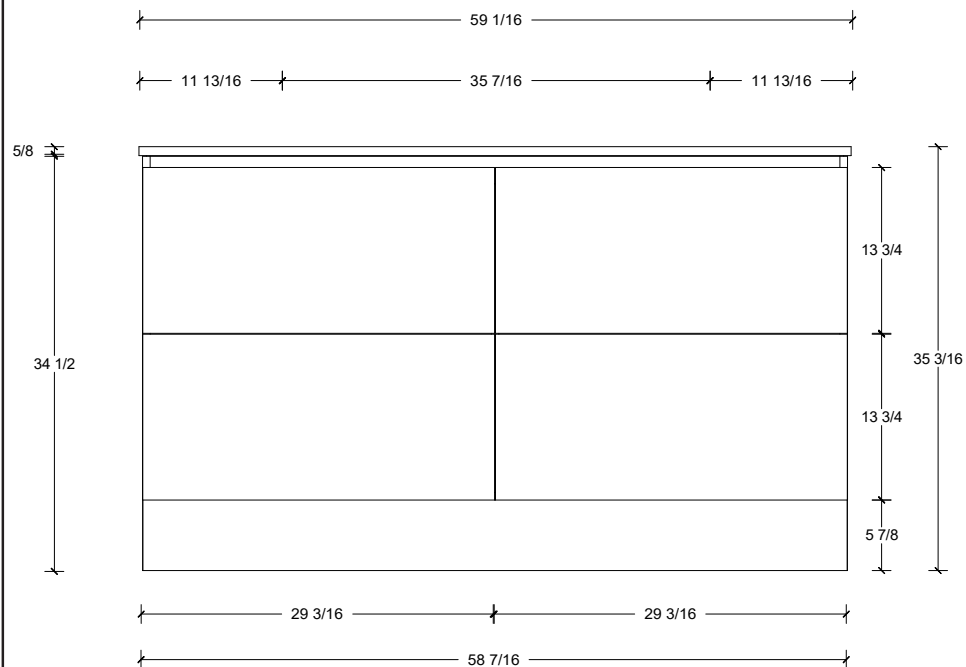

Range	Linden
Mount	Floor
Size (Metric)	1500mm
Size Equiv. (Imperial)	60in
SKU	LIN-V-1500-D-(Top Sku)-F

TOP DETAILS

Available Tops	
...C-PEA-F	Peak-One Piece Top
...C-QUA-F	Quartz Top-Above Counter Sink
...C-QUU-F	Quartz Top-Undermount Sink
...C-X-F	No Top

NOTES

Revision	1
Date	September 14, 2023 10:32 AM

DIMENSIONS ARE NOMINAL ONLY
AND SUBJECT TO CHANGE AT ANY TIME.
DO NOT SCALE DRAWINGS.
INSTALLER TO CONFIRM ALL
DIMENSIONS

Copyright ©

Timberline

300 Industrial Drive
Redwood Falls MN 56283
sales.usa@timberlinebp.com
www.timberlinebp.com

Legs available, take place of toekick.

Range	Linden
Mount	Wall
Size (Metric)	1500mm
Size Equiv. (Imperial)	60in
SKU	LIN-V-1500-D-(Top Sku)-F

TOP DETAILS

Available Tops	
...C-CRE-F	Crest-One Piece Top

NOTES