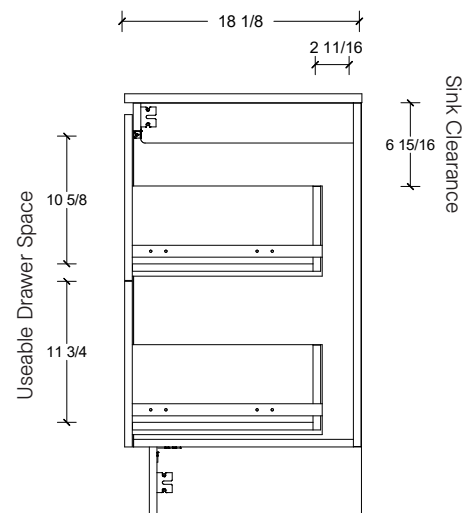

Range	Linden
Mount	Floor
Size (Metric)	1500mm
Size Equiv. (Imperial)	60in
SKU	LIN-V-1500-D-(Top Sku)-F

TOP DETAILS

Available Tops	
...C-PEA-F	Peak-One Piece Top
...C-QUA-F	Quartz Top-Above Counter Sink
...C-QUU-F	Quartz Top-Undermount Sink
...C-X-F	No Top

Legs available, take place of toekick.

Range	Linden
Mount	Wall
Size (Metric)	1500mm
Size Equiv. (Imperial)	60in
SKU	LIN-V-1500-D-(Top Sku)-F

TOP DETAILS

Available Tops	
...C-CRE-F	Crest-One Piece Top

NOTES

Revision	1
Date	September 14, 2023 10:32 AM

DIMENSIONS ARE NOMINAL ONLY
AND SUBJECT TO CHANGE AT ANY TIME.
DO NOT SCALE DRAWINGS.
INSTALLER TO CONFIRM ALL
DIMENSIONS

Copyright ©

Timberline

300 Industrial Drive
Redwood Falls MN 56283
sales.usa@timberlinebp.com
www.timberlinebp.com