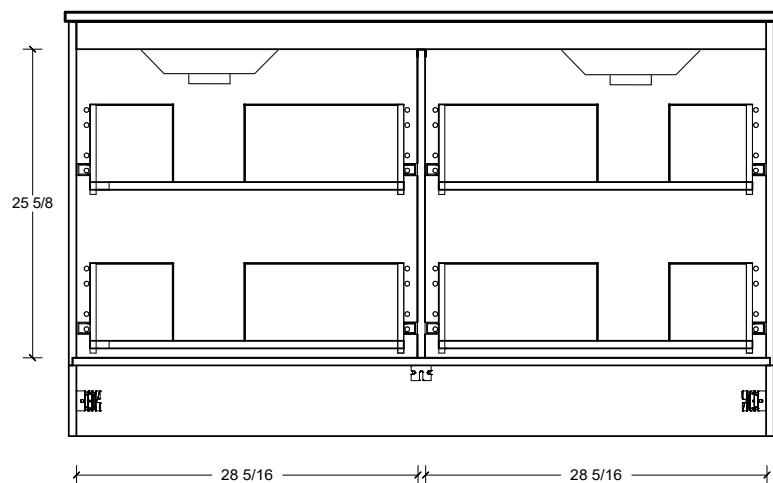

Range	Linden
Mount	Floor
Size (Metric)	1500mm
Size Equiv. (Imperial)	60in
SKU	LIN-V-1500-D-(Top Sku)-F

TOP DETAILS

Available Tops	
...C-PEA-F	Peak-One Piece Top
...C-QUA-F	Quartz Top-Above Counter Sink
...C-QUU-F	Quartz Top-Undermount Sink
...C-X-F	No Top

NOTES

Revision	1
Date	September 14, 2023 10:32 AM

DIMENSIONS ARE NOMINAL ONLY
AND SUBJECT TO CHANGE AT ANY TIME.
DO NOT SCALE DRAWINGS.
INSTALLER TO CONFIRM ALL
DIMENSIONS

Copyright ©

Timberline

300 Industrial Drive
Redwood Falls MN 56283
sales.usa@timberlinebp.com
www.timberlinebp.com

Legs available, take place of toekick.

Range	Linden
Mount	Wall
Size (Metric)	1500mm
Size Equiv. (Imperial)	60in
SKU	LIN-V-1500-D-(Top Sku)-F

TOP DETAILS

Available Tops	
...C-CRE-F	Crest-One Piece Top

NOTES