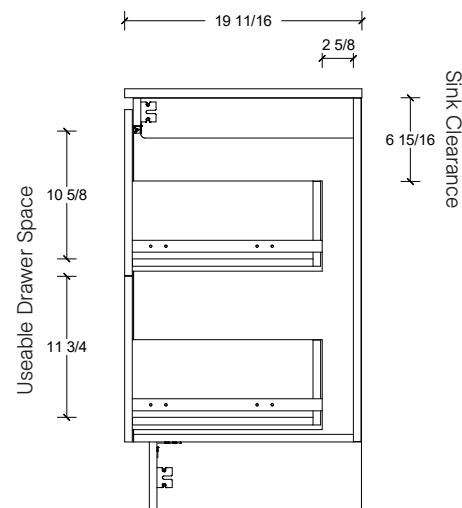

Range	Linden
Mount	Floor
Size (Metric)	1500mm
Size Equiv. (Imperial)	60in
SKU	LIN-V-1500-D-(Top Sku)-F

TOP DETAILS

Available Tops	
...C-PEA-F	Peak-One Piece Top
...C-QUA-F	Quartz Top-Above Counter Sink
...C-QUU-F	Quartz Top-Undermount Sink
...C-X-F	No Top

NOTES

Revision	1
Date	September 14, 2023 10:32 AM

DIMENSIONS ARE NOMINAL ONLY
AND SUBJECT TO CHANGE AT ANY TIME.
DO NOT SCALE DRAWINGS.
INSTALLER TO CONFIRM ALL
DIMENSIONS

Copyright ©

Timberline

300 Industrial Drive
Redwood Falls MN 56283
sales.usa@timberlinebp.com
www.timberlinebp.com

Legs available, take place of toekick.

Range	Linden
Mount	Wall
Size (Metric)	1500mm
Size Equiv. (Imperial)	60in
SKU	LIN-V-1500-D-(Top Sku)-F

TOP DETAILS

Available Tops	
...C-CRE-F	Crest-One Piece Top

NOTES