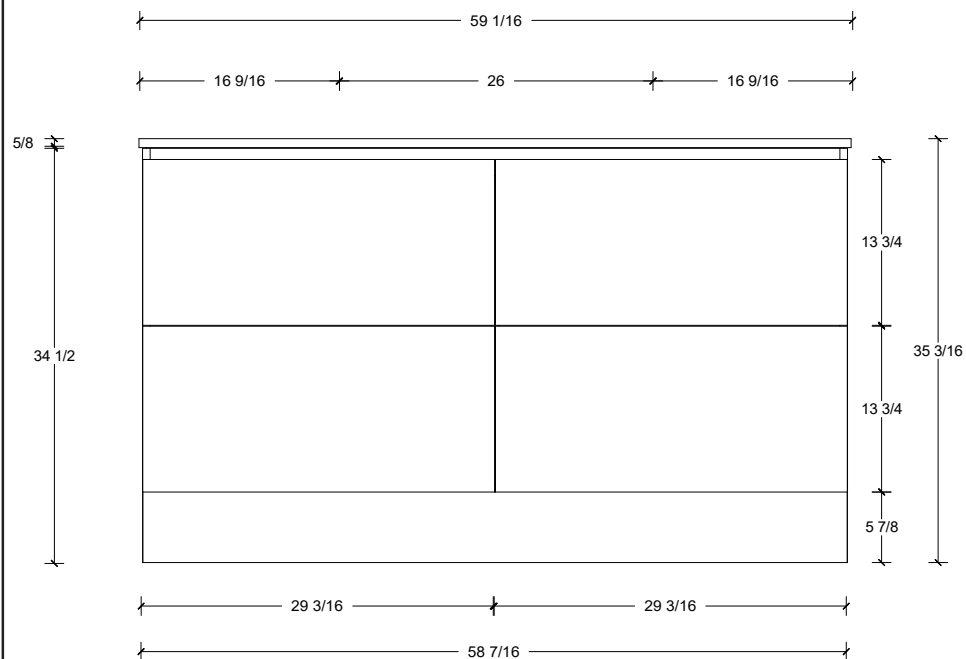

Range	Linden
Mount	Wall
Size (Metric)	1500mm
Size Equiv. (Imperial)	60in
SKU	LIN-V-1500-D-(Top Sku)-F

TOP DETAILS

Available Tops	
...C-CRE-F	Crest-One Piece Top

NOTES

Revision	1
Date	September 14, 2023 10:32 AM

DIMENSIONS ARE NOMINAL ONLY
AND SUBJECT TO CHANGE AT ANY TIME.
DO NOT SCALE DRAWINGS.
INSTALLER TO CONFIRM ALL
DIMENSIONS

Copyright ©

Timberline

300 Industrial Drive
Redwood Falls MN 56283
sales.usa@timberlinebp.com
www.timberlinebp.com

Legs available, take place of toekick.