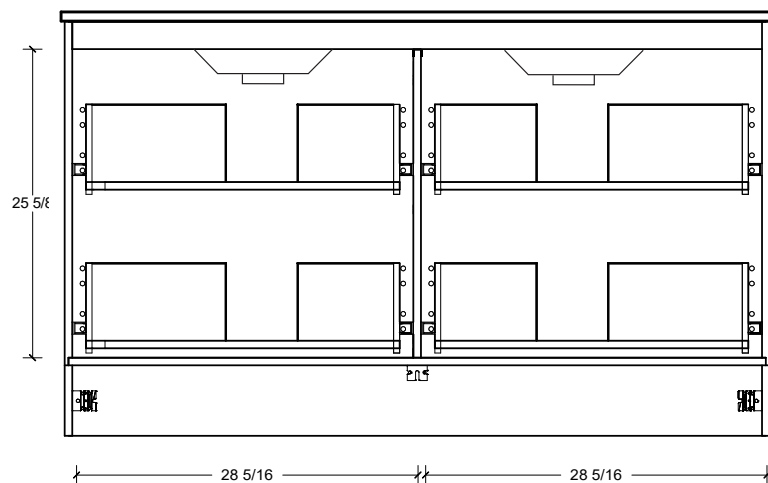

Range	Linden
Mount	Floor
Size (Metric)	1500mm
Size Equiv. (Imperial)	60in
SKU	LIN-V-1500-D-(Top Sku)-F

TOP DETAILS

Available Tops	
...C-PEA-F	Peak-One Piece Top
...C-QUA-F	Quartz Top-Above Counter Sink
...C-QUU-F	Quartz Top-Undermount Sink
...C-X-F	No Top

Legs available, take place of toekick.

Range	Linden
Mount	Wall
Size (Metric)	1500mm
Size Equiv. (Imperial)	60in
SKU	LIN-V-1500-D-(Top Sku)-F

TOP DETAILS

Available Tops	
...C-CRE-F	Crest-One Piece Top

NOTES

Revision	1
Date	September 14, 2023 10:32 AM

DIMENSIONS ARE NOMINAL ONLY
AND SUBJECT TO CHANGE AT ANY TIME.
DO NOT SCALE DRAWINGS.
INSTALLER TO CONFIRM ALL
DIMENSIONS

Copyright ©

Timberline

300 Industrial Drive
Redwood Falls MN 56283
sales.usa@timberlinebp.com
www.timberlinebp.com