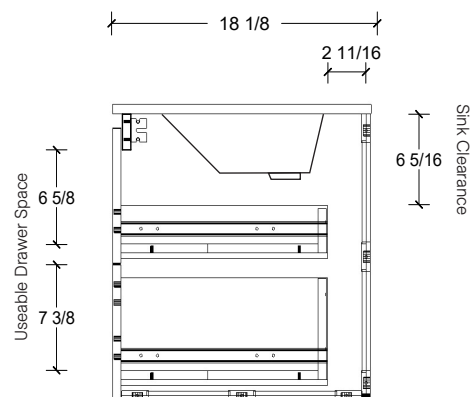

TOP DETAILS

Available Tops

...C-PEA-W	Peak-One Piece Top
...C-QUA-W	Quartz Top-Above Counter Sink
...C-QUU-W	Quartz Top-Undermount Sink
...C-X-W	No Top

NOTES

Revision	1
Date	September 14, 2023 10:32 AM

DIMENSIONS ARE NOMINAL ONLY
AND SUBJECT TO CHANGE AT ANY TIME.
DO NOT SCALE DRAWINGS.
INSTALLER TO CONFIRM ALL
DIMENSIONS

Copyright ©

Timberline

300 Industrial Drive
Redwood Falls MN 56283
sales.usa@timberlinebp.com
www.timberlinebp.com

Range	Linden
Mount	Wall
Size (Metric)	1200mm
Size Equiv. (Imperial)	48in
SKU	LIN-V-1200-C-(Top Sku)-W

TOP DETAILS

Available Tops	
...C-CRE-W	Crest-One Piece Top

NOTES

Revision	1
Date	September 14, 2023 10:32 AM

DIMENSIONS ARE NOMINAL ONLY
AND SUBJECT TO CHANGE AT ANY TIME.
DO NOT SCALE DRAWINGS.
INSTALLER TO CONFIRM ALL
DIMENSIONS