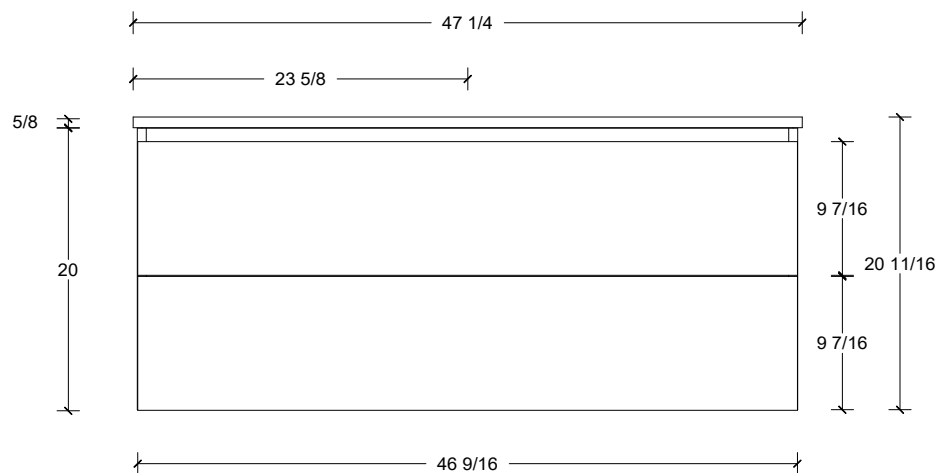

TOP DETAILS

Available Tops

...C-PEA-W	Peak-One Piece Top
...C-QUA-W	Quartz Top-Above Counter Sink
...C-QUU-W	Quartz Top-Undermount Sink
...C-X-W	No Top

NOTES

Revision	1
Date	September 14, 2023 10:32 AM

DIMENSIONS ARE NOMINAL ONLY
AND SUBJECT TO CHANGE AT ANY TIME.
DO NOT SCALE DRAWINGS.
INSTALLER TO CONFIRM ALL
DIMENSIONS

Copyright ©

Timberline

300 Industrial Drive
Redwood Falls MN 56283
sales.usa@timberlinebp.com
www.timberlinebp.com

Range	Linden
Mount	Wall
Size (Metric)	1200mm
Size Equiv. (Imperial)	48in
SKU	LIN-V-1200-C-(Top Sku)-W

TOP DETAILS

Available Tops	
...C-CRE-W	Crest-One Piece Top

NOTES

Revision	1
Date	September 14, 2023 10:32 AM

DIMENSIONS ARE NOMINAL ONLY
AND SUBJECT TO CHANGE AT ANY TIME.
DO NOT SCALE DRAWINGS.
INSTALLER TO CONFIRM ALL
DIMENSIONS