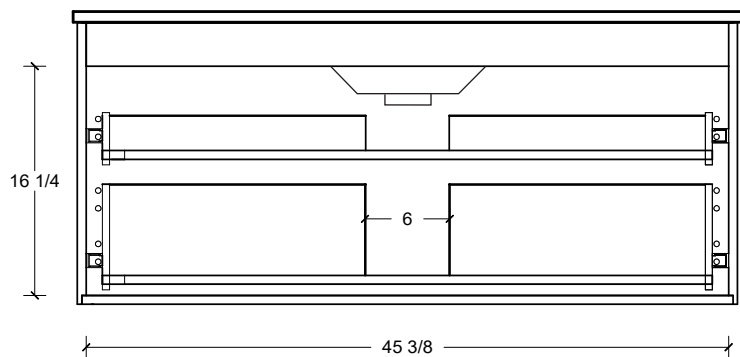

TOP DETAILS

Available Tops

...C-PEA-W	Peak-One Piece Top
...C-QUA-W	Quartz Top-Above Counter Sink
...C-QUU-W	Quartz Top-Undermount Sink
...C-X-W	No Top

NOTES

Revision	1
Date	September 14, 2023 10:32 AM

DIMENSIONS ARE NOMINAL ONLY
AND SUBJECT TO CHANGE AT ANY TIME.
DO NOT SCALE DRAWINGS.
INSTALLER TO CONFIRM ALL
DIMENSIONS

Copyright ©

Timberline

300 Industrial Drive
Redwood Falls MN 56283
sales.usa@timberlinebp.com
www.timberlinebp.com

Range	Linden
Mount	Wall
Size (Metric)	1200mm
Size Equiv. (Imperial)	48in
SKU	LIN-V-1200-C-(Top Sku)-W