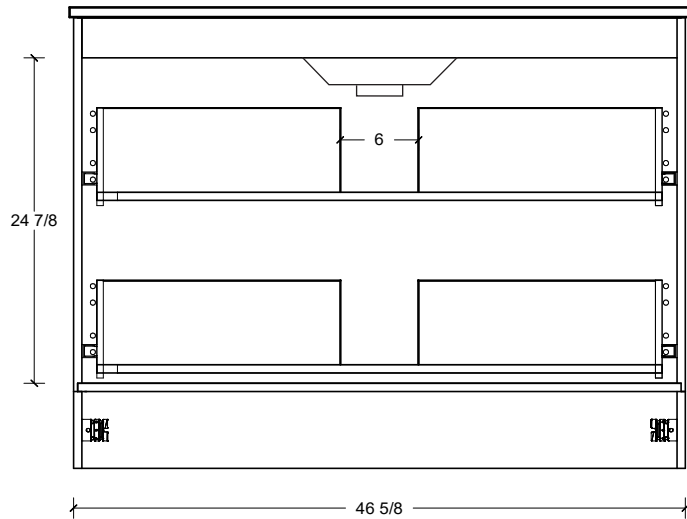

Range	Linden
Mount	Floor
Size (Metric)	1200mm
Size Equiv. (Imperial)	48in
SKU	LIN-V-1200-C-(Top Sku)-F

**TOP DETAILS**

Available Tops	
...C-PEA-F	Peak-One Piece Top
...C-QUA-F	Quartz Top-Above Counter Sink
...C-QUU-F	Quartz Top-Undermount Sink
...C-X-F	No Top

**NOTES**

Revision	1
Date	September 14, 2023 10:32 AM

DIMENSIONS ARE NOMINAL ONLY  
AND SUBJECT TO CHANGE AT ANY TIME.  
DO NOT SCALE DRAWINGS.  
INSTALLER TO CONFIRM ALL  
DIMENSIONS

Copyright ©

**Timberline**

300 Industrial Drive  
Redwood Falls MN 56283  
sales.usa@timberlinebp.com  
www.timberlinebp.com

Legs available, take place of toekick.

Range	Linden
Mount	Floor
Size (Metric)	1200mm
Size Equiv. (Imperial)	48in
SKU	LIN-V-1200-C-(Top Sku)-F