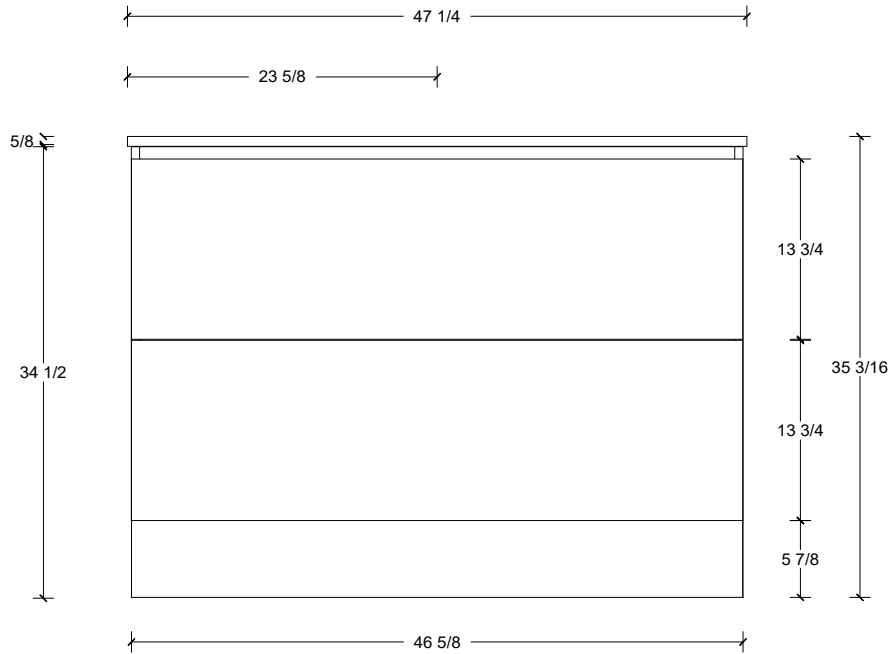

Range	Linden
Mount	Floor
Size (Metric)	1200mm
Size Equiv. (Imperial)	48in
SKU	LIN-V-1200-C-(Top Sku)-F

**TOP DETAILS**

Available Tops	
...C-PEA-F	Peak-One Piece Top
...C-QUA-F	Quartz Top-Above Counter Sink
...C-QUU-F	Quartz Top-Undermount Sink
...C-X-F	No Top

**NOTES**

Revision	1
Date	September 14, 2023 10:32 AM

DIMENSIONS ARE NOMINAL ONLY  
AND SUBJECT TO CHANGE AT ANY TIME.  
DO NOT SCALE DRAWINGS.  
INSTALLER TO CONFIRM ALL  
DIMENSIONS

Copyright ©

**Timberline**

300 Industrial Drive  
Redwood Falls MN 56283  
sales.usa@timberlinebp.com  
www.timberlinebp.com

Legs available, take place of toekick.

Range	Linden
Mount	Floor
Size (Metric)	1200mm
Size Equiv. (Imperial)	48in
SKU	LIN-V-1200-C-(Top Sku)-F