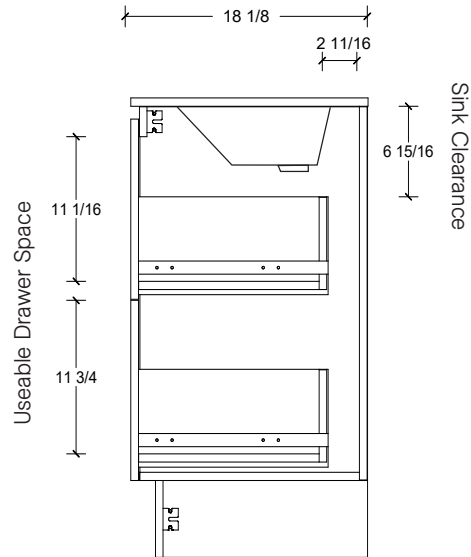

Range	Linden
Mount	Floor
Size (Metric)	1200mm
Size Equiv. (Imperial)	48in
SKU	LIN-V-1200-C-(Top Sku)-F

**TOP DETAILS**

Available Tops	
...C-PEA-F	Peak-One Piece Top
...C-QUA-F	Quartz Top-Above Counter Sink
...C-QUU-F	Quartz Top-Undermount Sink
...C-X-F	No Top

**NOTES**

Revision	1
Date	September 14, 2023 10:32 AM

DIMENSIONS ARE NOMINAL ONLY  
AND SUBJECT TO CHANGE AT ANY TIME.  
DO NOT SCALE DRAWINGS.  
INSTALLER TO CONFIRM ALL  
DIMENSIONS

Copyright ©

**Timberline**

300 Industrial Drive  
Redwood Falls MN 56283  
sales.usa@timberlinebp.com  
www.timberlinebp.com

Legs available, take place of toekick.

Range	Linden
Mount	Floor
Size (Metric)	1200mm
Size Equiv. (Imperial)	48in
SKU	LIN-V-1200-C-(Top Sku)-F