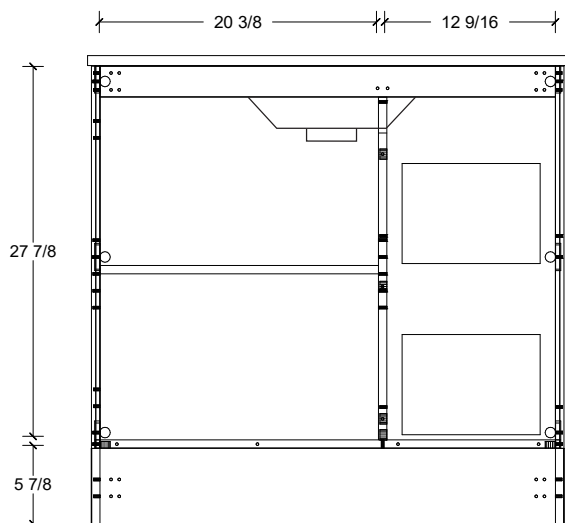

Range	Kodiak
Mount	Floor
Size (Metric)	900mm
Size Equiv. (Imperial)	36in
SKU	KOD-V-900-C-(Top Sku)-F

TOP DETAILS

Available Tops	
...C-PEA-F	Peak-One Piece Top
...C-QUA-F	Quartz Top-Above Counter Sink
...C-QUU-F	Quartz Top-Undermount Sink
...C-X-F	No Top

NOTES

Revision	1
Date	September 14, 2023 3:15 PM

DIMENSIONS ARE NOMINAL ONLY
AND SUBJECT TO CHANGE AT ANY TIME.
DO NOT SCALE DRAWINGS.
INSTALLER TO CONFIRM ALL
DIMENSIONS

Copyright ©

Timberline

300 Industrial Drive
Redwood Falls MN 56283
sales.usa@timberlinebp.com
www.timberlinebp.com

Left or right hand drawers available.
Legs available, take place of toekick.

Range	Kodiak
Mount	Floor
Size (Metric)	900mm
Size Equiv. (Imperial)	36in
SKU	KOD-V-900-C-(Top Sku)-F

TOP DETAILS

Available Tops	
...C-CRE-F	Crest-One Piece Top