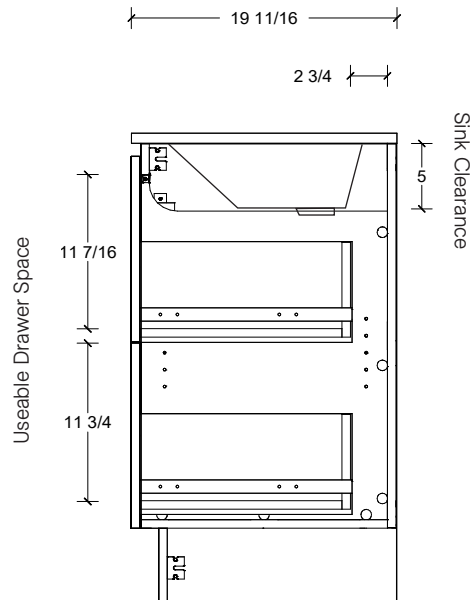

Range	Kodiak
Mount	Floor
Size (Metric)	900mm
Size Equiv. (Imperial)	36in
SKU	KOD-V-900-C-(Top Sku)-F

TOP DETAILS

Available Tops	
...C-PEA-F	Peak-One Piece Top
...C-QUA-F	Quartz Top-Above Counter Sink
...C-QUU-F	Quartz Top-Undermount Sink
...C-X-F	No Top

NOTES

Revision	1
Date	September 14, 2023 3:15 PM

DIMENSIONS ARE NOMINAL ONLY
AND SUBJECT TO CHANGE AT ANY TIME.
DO NOT SCALE DRAWINGS.
INSTALLER TO CONFIRM ALL
DIMENSIONS

Copyright ©

Timberline

300 Industrial Drive
Redwood Falls MN 56283
sales.usa@timberlinebp.com
www.timberlinebp.com

Left or right hand drawers available.
Legs available, take place of toekick.

Range	Kodiak
Mount	Floor
Size (Metric)	900mm
Size Equiv. (Imperial)	36in
SKU	KOD-V-900-C-(Top Sku)-F

TOP DETAILS

Available Tops	
...C-CRE-F	Crest-One Piece Top