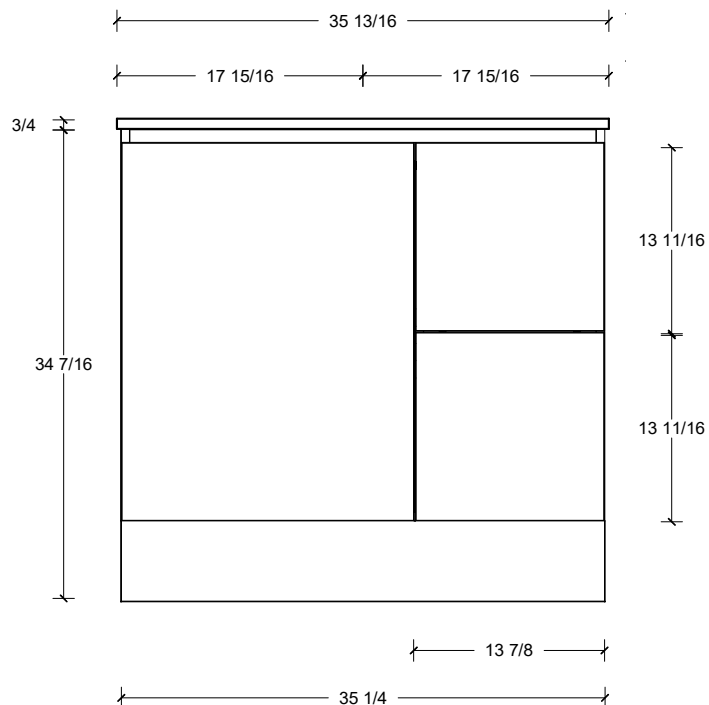

Range	Kodiak
Mount	Floor
Size (Metric)	900mm
Size Equiv. (Imperial)	36in
SKU	KOD-V-900-C-(Top Sku)-F

TOP DETAILS

Available Tops	
...C-PEA-F	Peak-One Piece Top
...C-QUA-F	Quartz Top-Above Counter Sink
...C-QUU-F	Quartz Top-Undermount Sink
...C-X-F	No Top

Left or right hand drawers available.
Legs available, take place of toekick.

Range	Kodiak
Mount	Floor
Size (Metric)	900mm
Size Equiv. (Imperial)	36in
SKU	KOD-V-900-C-(Top Sku)-F

TOP DETAILS

Available Tops	
...C-CRE-F	Crest-One Piece Top

NOTES

Revision	1
Date	September 14, 2023 3:15 PM

DIMENSIONS ARE NOMINAL ONLY
AND SUBJECT TO CHANGE AT ANY TIME.
DO NOT SCALE DRAWINGS.
INSTALLER TO CONFIRM ALL
DIMENSIONS

Copyright ©

Timberline

300 Industrial Drive
Redwood Falls MN 56283
sales.usa@timberlinebp.com
www.timberlinebp.com