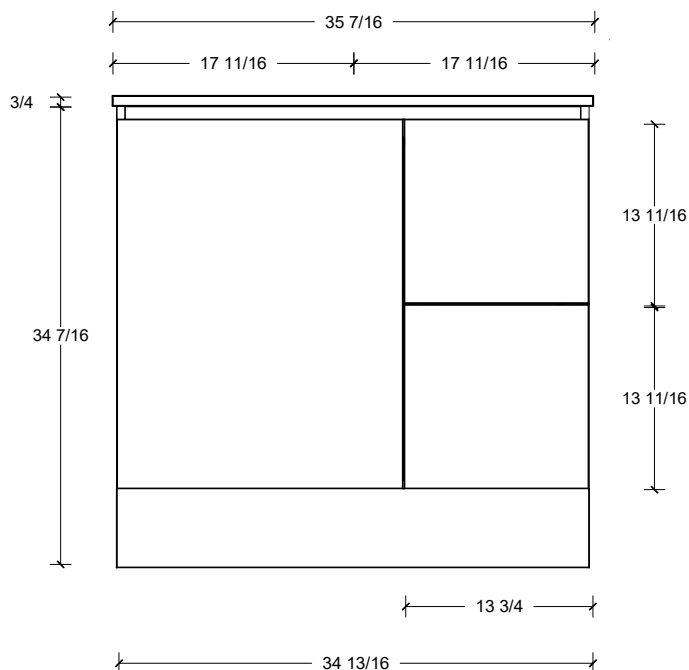

Range	Kodiak
Mount	Floor
Size (Metric)	900mm
Size Equiv. (Imperial)	36in
SKU	KOD-V-900-C-(Top Sku)-F

TOP DETAILS

Available Tops	
...C-PEA-F	Peak-One Piece Top
...C-QUA-F	Quartz Top-Above Counter Sink
...C-QUU-F	Quartz Top-Undermount Sink
...C-X-F	No Top

NOTES

Revision	1
Date	September 14, 2023 3:15 PM

DIMENSIONS ARE NOMINAL ONLY
AND SUBJECT TO CHANGE AT ANY TIME.
DO NOT SCALE DRAWINGS.
INSTALLER TO CONFIRM ALL
DIMENSIONS

Copyright ©

Timberline

300 Industrial Drive
Redwood Falls MN 56283
sales.usa@timberlinebp.com
www.timberlinebp.com

Left or right hand drawers available.
Legs available, take place of toekick.

Range	Kodiak
Mount	Floor
Size (Metric)	900mm
Size Equiv. (Imperial)	36in
SKU	KOD-V-900-C-(Top Sku)-F

TOP DETAILS

Available Tops	
...C-CRE-F	Crest-One Piece Top