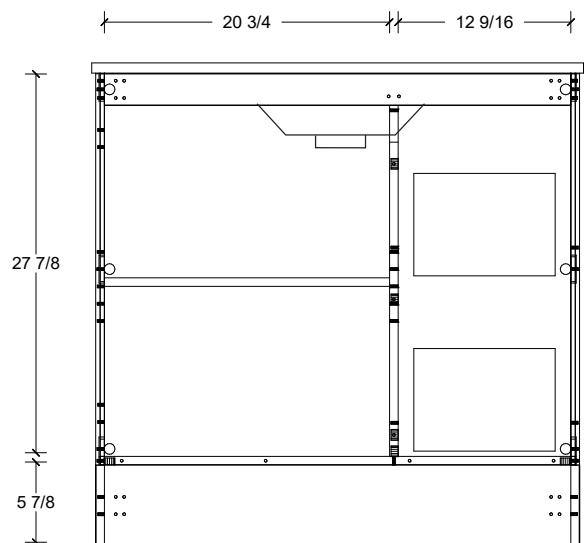

Range	Kodiak
Mount	Floor
Size (Metric)	900mm
Size Equiv. (Imperial)	36in
SKU	KOD-V-900-C-(Top Sku)-F

TOP DETAILS

Available Tops	
...C-PEA-F	Peak-One Piece Top
...C-QUA-F	Quartz Top-Above Counter Sink
...C-QUU-F	Quartz Top-Undermount Sink
...C-X-F	No Top

Left or right hand drawers available.
Legs available, take place of toekick.

Range	Kodiak
Mount	Floor
Size (Metric)	900mm
Size Equiv. (Imperial)	36in
SKU	KOD-V-900-C-(Top Sku)-F

TOP DETAILS

Available Tops	
...C-CRE-F	Crest-One Piece Top

NOTES

Revision	1
Date	September 14, 2023 3:15 PM

DIMENSIONS ARE NOMINAL ONLY
AND SUBJECT TO CHANGE AT ANY TIME.
DO NOT SCALE DRAWINGS.
INSTALLER TO CONFIRM ALL
DIMENSIONS

Copyright ©

Timberline

300 Industrial Drive
Redwood Falls MN 56283
sales.usa@timberlinebp.com
www.timberlinebp.com