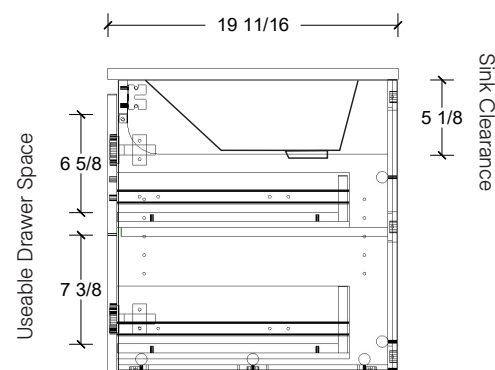

Range	Kodiak
Mount	Wall
Size (Metric)	800mm
Size Equiv. (Imperial)	32in
SKU	KOD-V-800-C-(Top Sku)-W

TOP DETAILS

Available Tops	
...C-PEA-W	Peak-One Piece Top
...C-QUA-W	Quartz Top-Above Counter Sink
...C-QUU-W	Quartz Top-Undermount Sink
...C-X-W	No Top

NOTES

Revision	1
Date	September 14, 2023 3:15 PM

DIMENSIONS ARE NOMINAL ONLY
AND SUBJECT TO CHANGE AT ANY TIME.
DO NOT SCALE DRAWINGS.
INSTALLER TO CONFIRM ALL
DIMENSIONS

Copyright ©

Left or right hand drawers available.

Timberline

300 Industrial Drive
Redwood Falls MN 56283
sales.usa@timberlinebp.com
www.timberlinebp.com

Left or right hand drawers available.

Range	Kodiak
Mount	Wall
Size (Metric)	800mm
Size Equiv. (Imperial)	32in
SKU	KOD-V-800-C-(Top Sku)-W