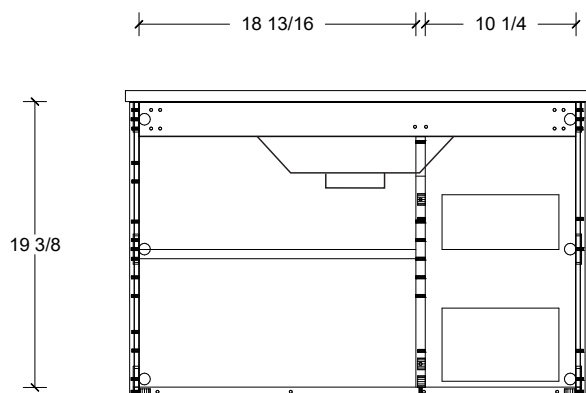

Range	Kodiak
Mount	Wall
Size (Metric)	800mm
Size Equiv. (Imperial)	32in
SKU	KOD-V-800-C-(Top Sku)-W

TOP DETAILS

Available Tops	
...C-PEA-W	Peak-One Piece Top
...C-QUA-W	Quartz Top-Above Counter Sink
...C-QUU-W	Quartz Top-Undermount Sink
...C-X-W	No Top

NOTES

Revision	1
Date	September 14, 2023 3:15 PM

DIMENSIONS ARE NOMINAL ONLY
AND SUBJECT TO CHANGE AT ANY TIME.
DO NOT SCALE DRAWINGS.
INSTALLER TO CONFIRM ALL
DIMENSIONS

Copyright ©

Left or right hand drawers available.

Timberline

300 Industrial Drive
Redwood Falls MN 56283
sales.usa@timberlinebp.com
www.timberlinebp.com

Left or right hand drawers available.

Range	Kodiak
Mount	Wall
Size (Metric)	800mm
Size Equiv. (Imperial)	32in
SKU	KOD-V-800-C-(Top Sku)-W