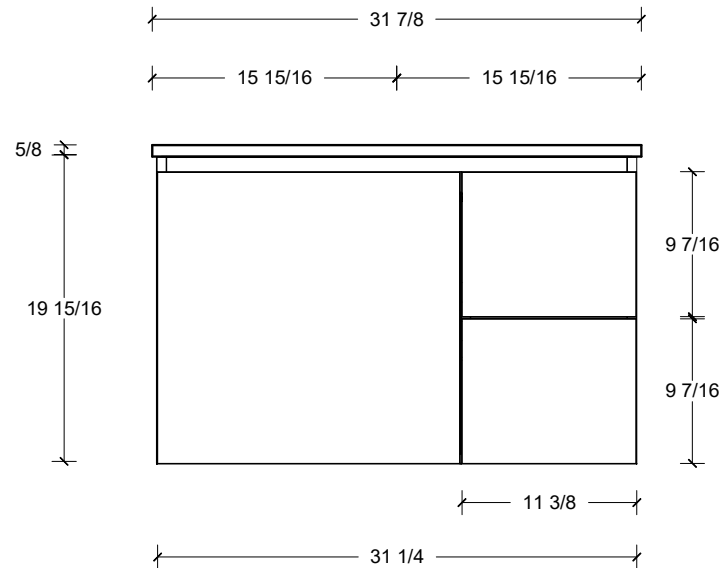

Range	Kodiak
Mount	Wall
Size (Metric)	800mm
Size Equiv. (Imperial)	32in
SKU	KOD-V-800-C-(Top Sku)-W

TOP DETAILS

Available Tops	
...C-PEA-W	Peak-One Piece Top
...C-QUA-W	Quartz Top-Above Counter Sink
...C-QUU-W	Quartz Top-Undermount Sink
...C-X-W	No Top

NOTES

Revision	1
Date	September 14, 2023 3:15 PM

DIMENSIONS ARE NOMINAL ONLY
AND SUBJECT TO CHANGE AT ANY TIME.
DO NOT SCALE DRAWINGS.
INSTALLER TO CONFIRM ALL
DIMENSIONS

Copyright ©

Left or right hand drawers available.

Timberline

300 Industrial Drive
Redwood Falls MN 56283
sales.usa@timberlinebp.com
www.timberlinebp.com

Left or right hand drawers available.

Range	Kodiak
Mount	Wall
Size (Metric)	800mm
Size Equiv. (Imperial)	32in
SKU	KOD-V-800-C-(Top Sku)-W