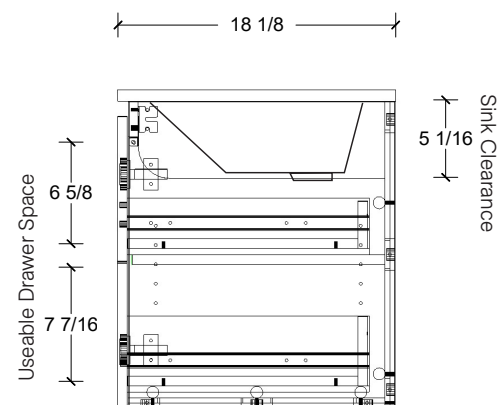

Range	Kodiak
Mount	Wall
Size (Metric)	800mm
Size Equiv. (Imperial)	32in
SKU	KOD-V-800-C-(Top Sku)-W

TOP DETAILS

Available Tops	
...C-PEA-W	Peak-One Piece Top
...C-QUA-W	Quartz Top-Above Counter Sink
...C-QUU-W	Quartz Top-Undermount Sink
...C-X-W	No Top

NOTES

Revision	1
Date	September 14, 2023 3:15 PM

DIMENSIONS ARE NOMINAL ONLY
AND SUBJECT TO CHANGE AT ANY TIME.
DO NOT SCALE DRAWINGS.
INSTALLER TO CONFIRM ALL
DIMENSIONS

Copyright ©

Left or right hand drawers available.

Timberline

300 Industrial Drive
Redwood Falls MN 56283
sales.usa@timberlinebp.com
www.timberlinebp.com

Left or right hand drawers available.

Range	Kodiak
Mount	Wall
Size (Metric)	800mm
Size Equiv. (Imperial)	32in
SKU	KOD-V-800-C-(Top Sku)-W