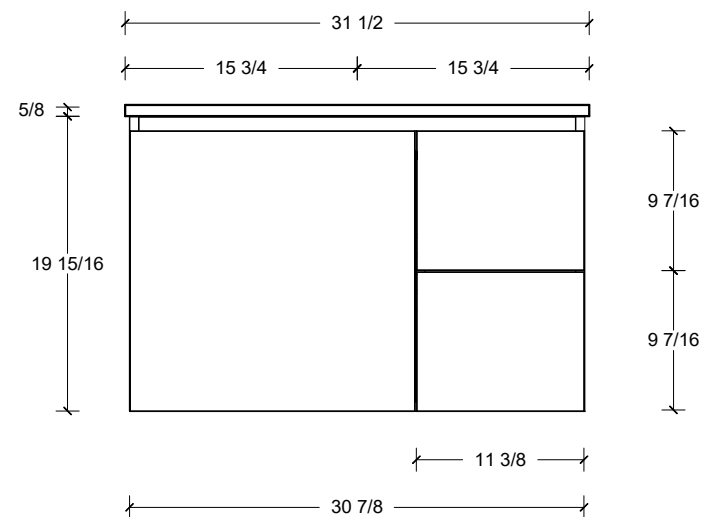

Range	Kodiak
Mount	Wall
Size (Metric)	800mm
Size Equiv. (Imperial)	32in
SKU	KOD-V-800-C-(Top Sku)-W

TOP DETAILS

Available Tops	
...C-PEA-W	Peak-One Piece Top
...C-QUA-W	Quartz Top-Above Counter Sink
...C-QUU-W	Quartz Top-Undermount Sink
...C-X-W	No Top

NOTES

Revision	1
Date	September 14, 2023 3:15 PM

DIMENSIONS ARE NOMINAL ONLY
AND SUBJECT TO CHANGE AT ANY TIME.
DO NOT SCALE DRAWINGS.
INSTALLER TO CONFIRM ALL
DIMENSIONS

Copyright ©

Left or right hand drawers available.

Timberline

300 Industrial Drive
Redwood Falls MN 56283
sales.usa@timberlinebp.com
www.timberlinebp.com

Left or right hand drawers available.

Range	Kodiak
Mount	Wall
Size (Metric)	800mm
Size Equiv. (Imperial)	32in
SKU	KOD-V-800-C-(Top Sku)-W