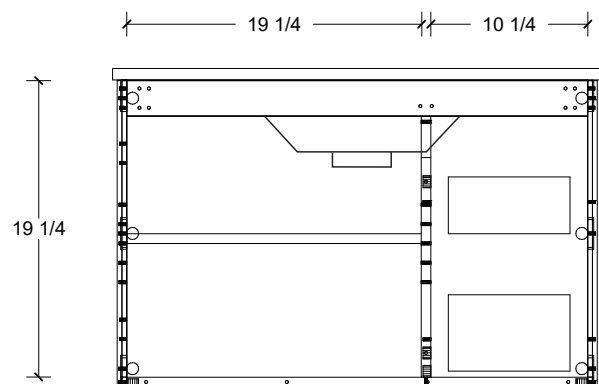

Range	Kodiak
Mount	Wall
Size (Metric)	800mm
Size Equiv. (Imperial)	32in
SKU	KOD-V-800-C-(Top Sku)-W

TOP DETAILS

Available Tops	
...C-PEA-W	Peak-One Piece Top
...C-QUA-W	Quartz Top-Above Counter Sink
...C-QUU-W	Quartz Top-Undermount Sink
...C-X-W	No Top

NOTES

Revision	1
Date	September 14, 2023 3:15 PM

DIMENSIONS ARE NOMINAL ONLY
AND SUBJECT TO CHANGE AT ANY TIME.
DO NOT SCALE DRAWINGS.
INSTALLER TO CONFIRM ALL
DIMENSIONS

Copyright ©

Left or right hand drawers available.

Timberline

300 Industrial Drive
Redwood Falls MN 56283
sales.usa@timberlinebp.com
www.timberlinebp.com

Left or right hand drawers available.

Range	Kodiak
Mount	Wall
Size (Metric)	800mm
Size Equiv. (Imperial)	32in
SKU	KOD-V-800-C-(Top Sku)-W