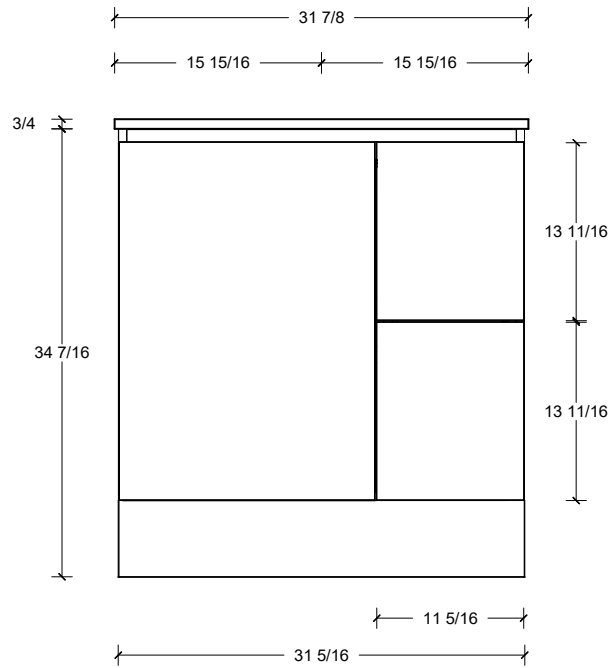

Left or right hand drawers available.
Legs available, take place of toekick.

Range	Kodiak
Mount	Floor
Size (Metric)	800mm
Size Equiv. (Imperial)	32in
SKU	KOD-V-800-C-(Top Sku)-F

TOP DETAILS

Available Tops	
...C-CRE-F	Crest-One Piece Top

NOTES

Revision	1
Date	September 14, 2023 3:15 PM

DIMENSIONS ARE NOMINAL ONLY
AND SUBJECT TO CHANGE AT ANY TIME.
DO NOT SCALE DRAWINGS.
INSTALLER TO CONFIRM ALL
DIMENSIONS

Copyright ©

Timberline

300 Industrial Drive
Redwood Falls MN 56283
sales.usa@timberlinebp.com
www.timberlinebp.com