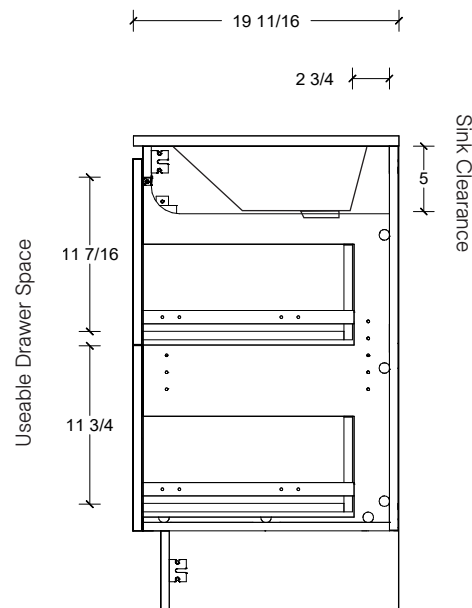

Left or right hand drawers available.
Legs available, take place of toekick.