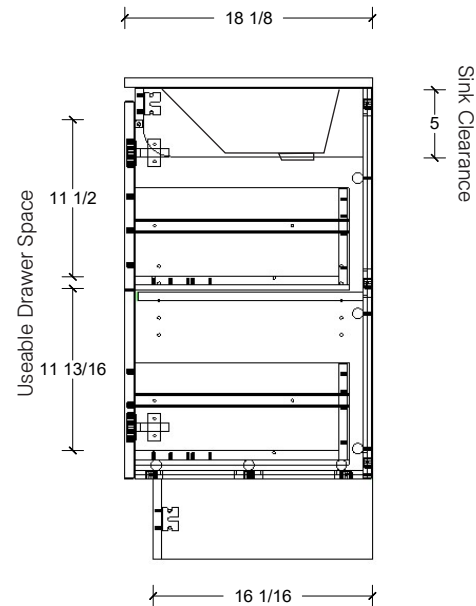

Left or right hand drawers available.
Legs available, take place of toekick.

Range	Kodiak
Mount	Floor
Size (Metric)	800mm
Size Equiv. (Imperial)	32in
SKU	KOD-V-800-C-(Top Sku)-F

TOP DETAILS

Available Tops	
...C-CRE-F	Crest-One Piece Top

NOTES

Revision	1
Date	September 14, 2023 3:15 PM

DIMENSIONS ARE NOMINAL ONLY
AND SUBJECT TO CHANGE AT ANY TIME.
DO NOT SCALE DRAWINGS.
INSTALLER TO CONFIRM ALL
DIMENSIONS

Copyright ©

Timberline

300 Industrial Drive
Redwood Falls MN 56283
sales.usa@timberlinebp.com
www.timberlinebp.com