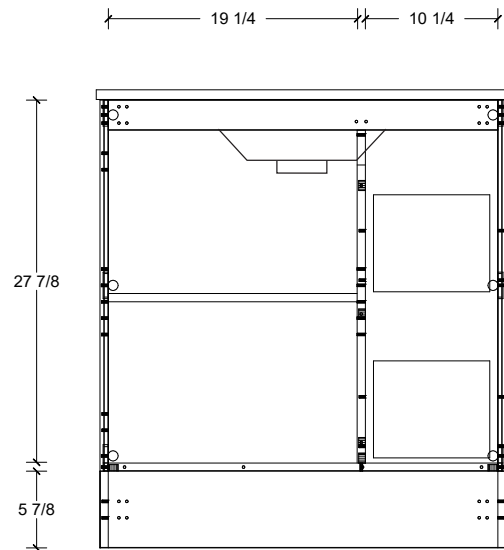

Left or right hand drawers available.
Legs available, take place of toekick.

Range	Kodiak
Mount	Floor
Size (Metric)	800mm
Size Equiv. (Imperial)	32in
SKU	KOD-V-800-C-(Top Sku)-F

TOP DETAILS

Available Tops	
...C-CRE-F	Crest-One Piece Top

NOTES

Revision	1
Date	September 14, 2023 3:15 PM

DIMENSIONS ARE NOMINAL ONLY
AND SUBJECT TO CHANGE AT ANY TIME.
DO NOT SCALE DRAWINGS.
INSTALLER TO CONFIRM ALL
DIMENSIONS

Copyright ©

Timberline

300 Industrial Drive
Redwood Falls MN 56283
sales.usa@timberlinebp.com
www.timberlinebp.com