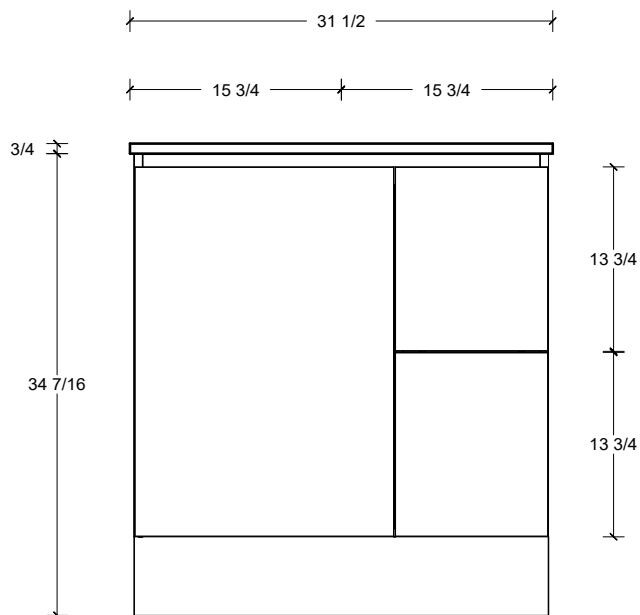

Range	Kodiak
Mount	Floor
Size (Metric)	800mm
Size Equiv. (Imperial)	32in
SKU	KOD-V-800-C-(Top Sku)-F

TOP DETAILS

Available Tops	
...C-PEA-F	Peak-One Piece Top
...C-QUA-F	Quartz Top-Above Counter Sink
...C-QUU-F	Quartz Top-Undermount Sink
...C-X-F	No Top

NOTES

Revision	1
Date	September 14, 2023 3:15 PM

DIMENSIONS ARE NOMINAL ONLY
AND SUBJECT TO CHANGE AT ANY TIME.
DO NOT SCALE DRAWINGS.
INSTALLER TO CONFIRM ALL
DIMENSIONS

Copyright ©

Timberline

300 Industrial Drive
Redwood Falls MN 56283
sales.usa@timberlinebp.com
www.timberlinebp.com