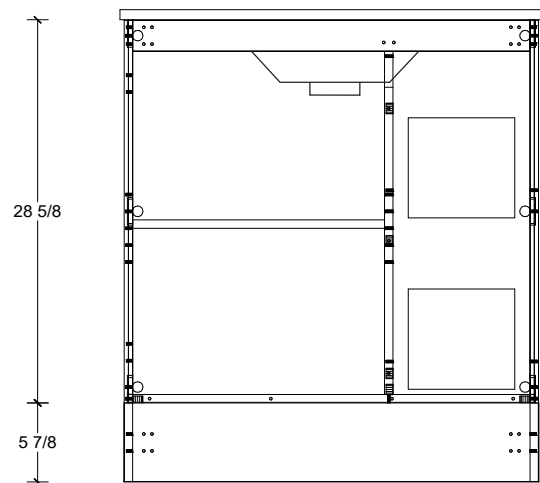

Range	Kodiak
Mount	Floor
Size (Metric)	800mm
Size Equiv. (Imperial)	32in
SKU	KOD-V-800-C-(Top Sku)-F

TOP DETAILS

Available Tops	
...C-PEA-F	Peak-One Piece Top
...C-QUA-F	Quartz Top-Above Counter Sink
...C-QUU-F	Quartz Top-Undermount Sink
...C-X-F	No Top

NOTES

Revision	1
Date	September 14, 2023 3:15 PM

DIMENSIONS ARE NOMINAL ONLY
AND SUBJECT TO CHANGE AT ANY TIME.
DO NOT SCALE DRAWINGS.
INSTALLER TO CONFIRM ALL
DIMENSIONS

Copyright ©

Timberline

300 Industrial Drive
Redwood Falls MN 56283
sales.usa@timberlinebp.com
www.timberlinebp.com