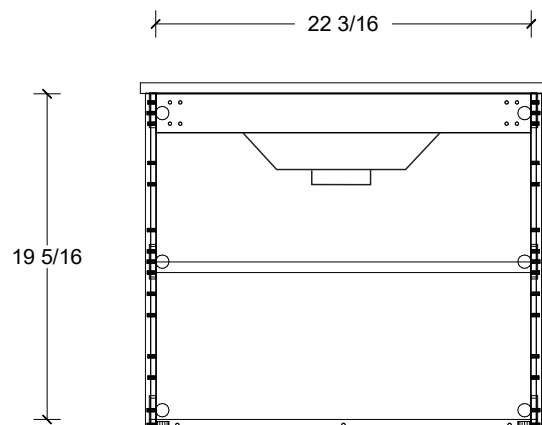

Range	Kodiak
Mount	Wall
Size (Metric)	600mm
Size Equiv. (Imperial)	24in
SKU	KOD-V-600-C-(Top Sku)-W

TOP DETAILS

Available Tops	
...C-PEA-W	Peak-One Piece Top
...C-QUA-W	Quartz Top-Above Counter Sink
...C-QUU-W	Quartz Top-Undermount Sink
...C-X-W	No Top

NOTES

Revision	1
Date	September 14, 2023 3:15 PM

DIMENSIONS ARE NOMINAL ONLY
AND SUBJECT TO CHANGE AT ANY TIME.
DO NOT SCALE DRAWINGS.
INSTALLER TO CONFIRM ALL
DIMENSIONS

Copyright ©

Timberline

300 Industrial Drive
Redwood Falls MN 56283
sales.usa@timberlinebp.com
www.timberlinebp.com

Range	Kodiak
Mount	Wall
Size (Metric)	600mm
Size Equiv. (Imperial)	24in
SKU	KOD-V-600-C-(Top Sku)-W

TOP DETAILS

Available Tops	
...C-CRE-W	Crest-One Piece Top

NOTES

Revision	1
Date	September 14, 2023 3:15 PM

DIMENSIONS ARE NOMINAL ONLY
AND SUBJECT TO CHANGE AT ANY TIME.
DO NOT SCALE DRAWINGS.
INSTALLER TO CONFIRM ALL
DIMENSIONS

Copyright ©

Timberline

300 Industrial Drive
Redwood Falls MN 56283
sales.usa@timberlinebp.com
www.timberlinebp.com