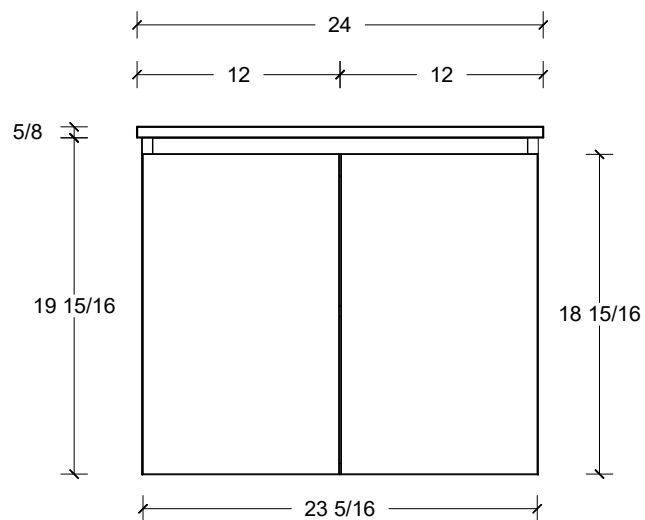

Range	Kodiak
Mount	Wall
Size (Metric)	600mm
Size Equiv. (Imperial)	24in
SKU	KOD-V-600-C-(Top Sku)-W

TOP DETAILS

Available Tops	
...C-PEA-W	Peak-One Piece Top
...C-QUA-W	Quartz Top-Above Counter Sink
...C-QUU-W	Quartz Top-Undermount Sink
...C-X-W	No Top

NOTES

Revision	1
Date	September 14, 2023 3:15 PM

DIMENSIONS ARE NOMINAL ONLY
AND SUBJECT TO CHANGE AT ANY TIME.
DO NOT SCALE DRAWINGS.
INSTALLER TO CONFIRM ALL
DIMENSIONS

Copyright ©

Timberline

300 Industrial Drive
Redwood Falls MN 56283
sales.usa@timberlinebp.com
www.timberlinebp.com

Range	Kodiak
Mount	Wall
Size (Metric)	600mm
Size Equiv. (Imperial)	24in
SKU	KOD-V-600-C-(Top Sku)-W

TOP DETAILS

Available Tops	
...C-CRE-W	Crest-One Piece Top

NOTES

Revision	1
Date	September 14, 2023 3:15 PM

DIMENSIONS ARE NOMINAL ONLY
AND SUBJECT TO CHANGE AT ANY TIME.
DO NOT SCALE DRAWINGS.
INSTALLER TO CONFIRM ALL
DIMENSIONS

Copyright ©

Timberline

300 Industrial Drive
Redwood Falls MN 56283
sales.usa@timberlinebp.com
www.timberlinebp.com