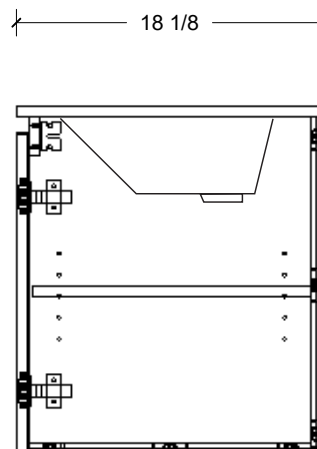

Range	Kodiak
Mount	Wall
Size (Metric)	600mm
Size Equiv. (Imperial)	24in
SKU	KOD-V-600-C-(Top Sku)-W

TOP DETAILS

Available Tops	
...C-PEA-W	Peak-One Piece Top
...C-QUA-W	Quartz Top-Above Counter Sink
...C-QUU-W	Quartz Top-Undermount Sink
...C-X-W	No Top

NOTES

Revision	1
Date	September 14, 2023 3:15 PM

DIMENSIONS ARE NOMINAL ONLY
AND SUBJECT TO CHANGE AT ANY TIME.
DO NOT SCALE DRAWINGS.
INSTALLER TO CONFIRM ALL
DIMENSIONS

Copyright ©

Timberline

300 Industrial Drive
Redwood Falls MN 56283
sales.usa@timberlinebp.com
www.timberlinebp.com

Range	Kodiak
Mount	Wall
Size (Metric)	600mm
Size Equiv. (Imperial)	24in
SKU	KOD-V-600-C-(Top Sku)-W

TOP DETAILS

Available Tops	
...C-CRE-W	Crest-One Piece Top

NOTES

Revision	1
Date	September 14, 2023 3:15 PM