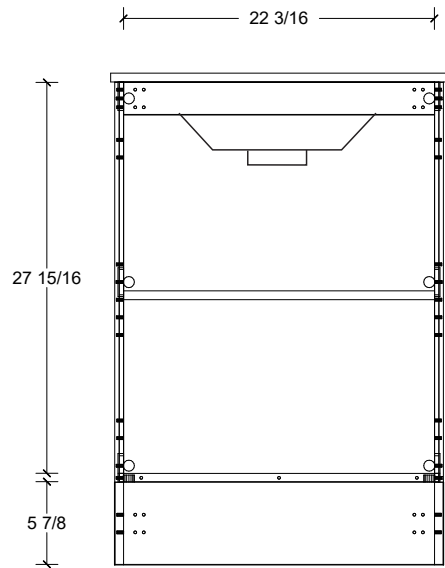

Legs available, take place of toekick.

Range	Kodiak
Mount	Floor
Size (Metric)	600mm
Size Equiv. (Imperial)	24in
SKU	KOD-V-600-C-(Top Sku)-F

TOP DETAILS

Available Tops	
...C-PEA-F	Peak-One Piece Top
...C-QUA-F	Quartz Top-Above Counter Sink
...C-QUU-F	Quartz Top-Undermount Sink
...C-X-F	No Top

NOTES

Revision	1
Date	September 14, 2023 3:15 PM

DIMENSIONS ARE NOMINAL ONLY
AND SUBJECT TO CHANGE AT ANY TIME.
DO NOT SCALE DRAWINGS.
INSTALLER TO CONFIRM ALL
DIMENSIONS

Copyright ©

Timberline

300 Industrial Drive
Redwood Falls MN 56283
sales.usa@timberlinebp.com
www.timberlinebp.com

Legs available, take place of toekick.

Range	Kodiak
Mount	Floor
Size (Metric)	600mm
Size Equiv. (Imperial)	24in
SKU	KOD-V-600-C-(Top Sku)-F

TOP DETAILS

Available Tops	
...C-CRE-F	Crest-One Piece Top

NOTES

Revision	1
Date	September 14, 2023 3:15 PM

DIMENSIONS ARE NOMINAL ONLY
AND SUBJECT TO CHANGE AT ANY TIME.
DO NOT SCALE DRAWINGS.
INSTALLER TO CONFIRM ALL
DIMENSIONS

Copyright ©

Timberline

300 Industrial Drive
Redwood Falls MN 56283
sales.usa@timberlinebp.com
www.timberlinebp.com