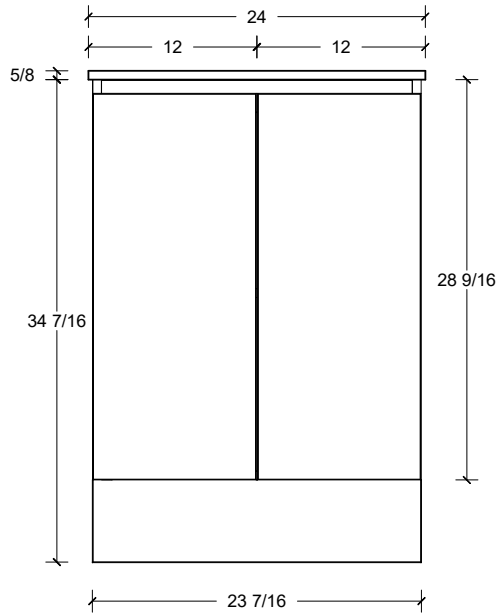

Legs available, take place of toekick.

Range	Kodiak
Mount	Floor
Size (Metric)	600mm
Size Equiv. (Imperial)	24in
SKU	KOD-V-600-C-(Top Sku)-F

TOP DETAILS

Available Tops	
...C-PEA-F	Peak-One Piece Top
...C-QUA-F	Quartz Top-Above Counter Sink
...C-QUU-F	Quartz Top-Undermount Sink
...C-X-F	No Top

NOTES

Revision	1
Date	September 14, 2023 3:15 PM

DIMENSIONS ARE NOMINAL ONLY
AND SUBJECT TO CHANGE AT ANY TIME.
DO NOT SCALE DRAWINGS.
INSTALLER TO CONFIRM ALL
DIMENSIONS

Copyright ©

Timberline

300 Industrial Drive
Redwood Falls MN 56283
sales.usa@timberlinebp.com
www.timberlinebp.com

Legs available, take place of toekick.

Range	Kodiak
Mount	Floor
Size (Metric)	600mm
Size Equiv. (Imperial)	24in
SKU	KOD-V-600-C-(Top Sku)-F

TOP DETAILS

Available Tops	
...C-CRE-F	Crest-One Piece Top

NOTES