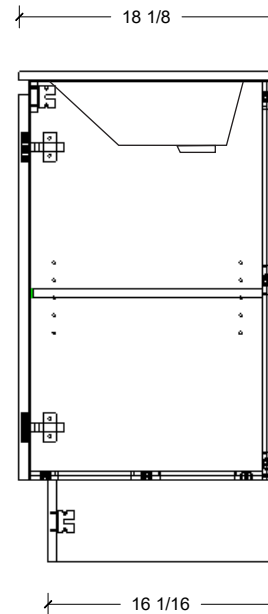

Legs available, take place of toekick.

Range	Kodiak
Mount	Floor
Size (Metric)	600mm
Size Equiv. (Imperial)	24in
SKU	KOD-V-600-C-(Top Sku)-F

TOP DETAILS

Available Tops	
...C-PEA-F	Peak-One Piece Top
...C-QUA-F	Quartz Top-Above Counter Sink
...C-QUU-F	Quartz Top-Undermount Sink
...C-X-F	No Top

NOTES

Revision	1
Date	September 14, 2023 3:15 PM

DIMENSIONS ARE NOMINAL ONLY
AND SUBJECT TO CHANGE AT ANY TIME.
DO NOT SCALE DRAWINGS.
INSTALLER TO CONFIRM ALL
DIMENSIONS

Copyright ©

Timberline

300 Industrial Drive
Redwood Falls MN 56283
sales.usa@timberlinebp.com
www.timberlinebp.com

Legs available, take place of toekick.

Range	Kodiak
Mount	Floor
Size (Metric)	600mm
Size Equiv. (Imperial)	24in
SKU	KOD-V-600-C-(Top Sku)-F

TOP DETAILS

Available Tops	
...C-CRE-F	Crest-One Piece Top

NOTES

Revision	1
Date	September 14, 2023 3:15 PM

DIMENSIONS ARE NOMINAL ONLY
AND SUBJECT TO CHANGE AT ANY TIME.
DO NOT SCALE DRAWINGS.
INSTALLER TO CONFIRM ALL
DIMENSIONS

Copyright ©

Timberline

300 Industrial Drive
Redwood Falls MN 56283
sales.usa@timberlinebp.com
www.timberlinebp.com