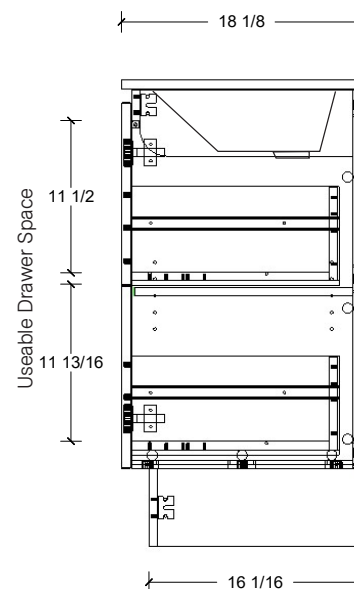

Legs available, take place of toekick.

Range	Kodiak
Mount	Floor
Size (Metric)	1500mm
Size Equiv. (Imperial)	60in
SKU	KOD-V-1500-D-(Top Sku)-F

TOP DETAILS

Available Tops	
...C-PEA-F	Peak-One Piece Top
...C-QUA-F	Quartz Top-Above Counter Sink
...C-QUU-F	Quartz Top-Undermount Sink
...C-X-F	No Top

Range	Kodiak
Mount	Wall
Size (Metric)	1500mm
Size Equiv. (Imperial)	60in
SKU	KOD-V-1500-D-(Top Sku)-F

TOP DETAILS

Available Tops	
...C-CRE-F	Crest-One Piece Top

NOTES

Revision	1
Date	September 14, 2023 3:15 PM

DIMENSIONS ARE NOMINAL ONLY
AND SUBJECT TO CHANGE AT ANY TIME.
DO NOT SCALE DRAWINGS.
INSTALLER TO CONFIRM ALL
DIMENSIONS

Copyright ©

Timberline

300 Industrial Drive
Redwood Falls MN 56283
sales.usa@timberlinebp.com
www.timberlinebp.com