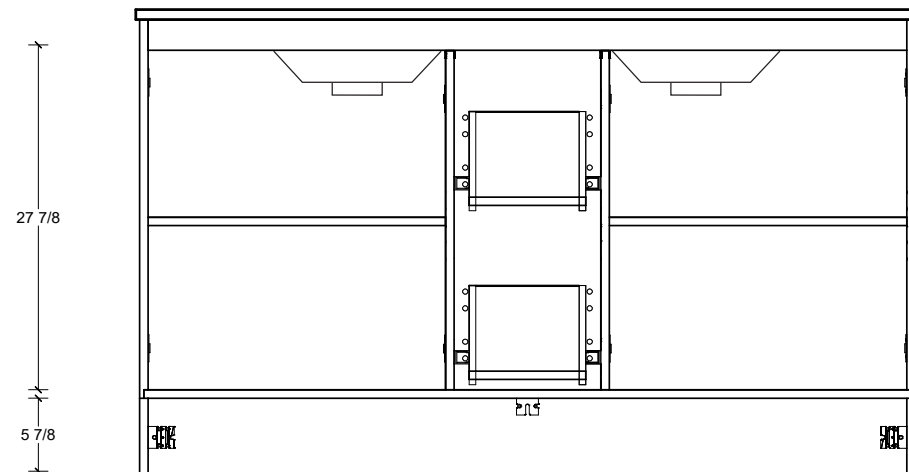

Legs available, take place of toekick.

Range	Kodiak
Mount	Floor
Size (Metric)	1500mm
Size Equiv. (Imperial)	60in
SKU	KOD-V-1500-D-(Top Sku)-F

TOP DETAILS

Available Tops	
...C-PEA-F	Peak-One Piece Top
...C-QUA-F	Quartz Top-Above Counter Sink
...C-QUU-F	Quartz Top-Undermount Sink
...C-X-F	No Top

Range	Kodiak
Mount	Wall
Size (Metric)	1500mm
Size Equiv. (Imperial)	60in
SKU	KOD-V-1500-D-(Top Sku)-F

TOP DETAILS

Available Tops	
...C-CRE-F	Crest-One Piece Top

NOTES

Revision	1
Date	September 14, 2023 3:15 PM

DIMENSIONS ARE NOMINAL ONLY
AND SUBJECT TO CHANGE AT ANY TIME.
DO NOT SCALE DRAWINGS.
INSTALLER TO CONFIRM ALL
DIMENSIONS

Copyright ©

Timberline

300 Industrial Drive
Redwood Falls MN 56283
sales.usa@timberlinebp.com
www.timberlinebp.com