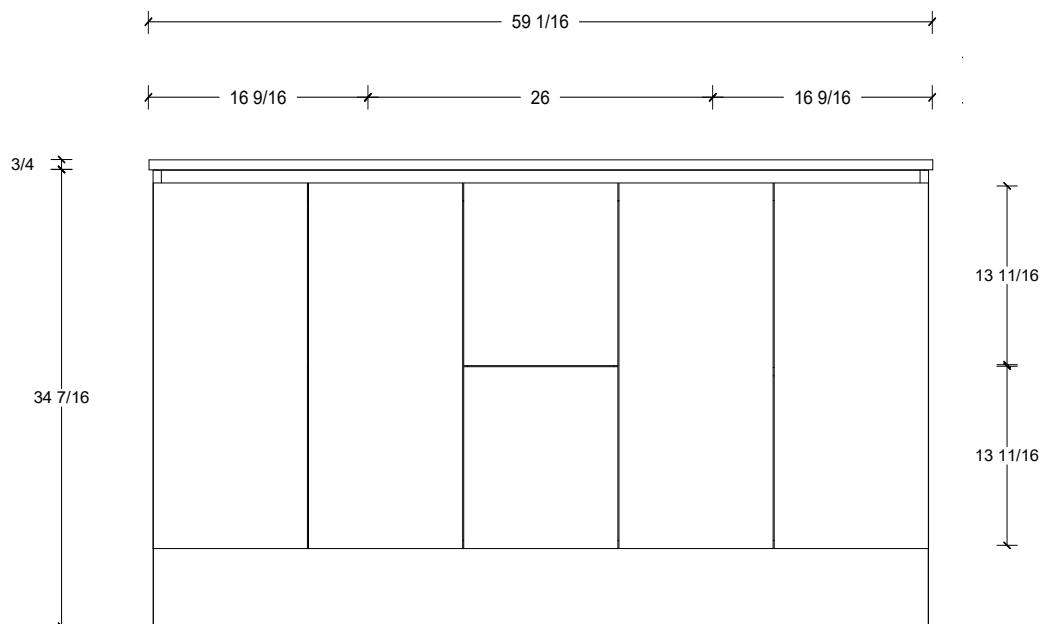

Legs available, take place of toekick.

Range	Kodiak
Mount	Floor
Size (Metric)	1500mm
Size Equiv. (Imperial)	60in
SKU	KOD-V-1500-D-(Top Sku)-F

TOP DETAILS

Available Tops	
...C-PEA-F	Peak-One Piece Top
...C-QUA-F	Quartz Top-Above Counter Sink
...C-QUU-F	Quartz Top-Undermount Sink
...C-X-F	No Top

Range	Kodiak
Mount	Wall
Size (Metric)	1500mm
Size Equiv. (Imperial)	60in
SKU	KOD-V-1500-D-(Top Sku)-F

TOP DETAILS

Available Tops	
...C-CRE-F	Crest-One Piece Top

NOTES

Revision	1
Date	September 14, 2023 3:15 PM

DIMENSIONS ARE NOMINAL ONLY
AND SUBJECT TO CHANGE AT ANY TIME.
DO NOT SCALE DRAWINGS.
INSTALLER TO CONFIRM ALL
DIMENSIONS

Copyright ©

Timberline

300 Industrial Drive
Redwood Falls MN 56283
sales.usa@timberlinebp.com
www.timberlinebp.com