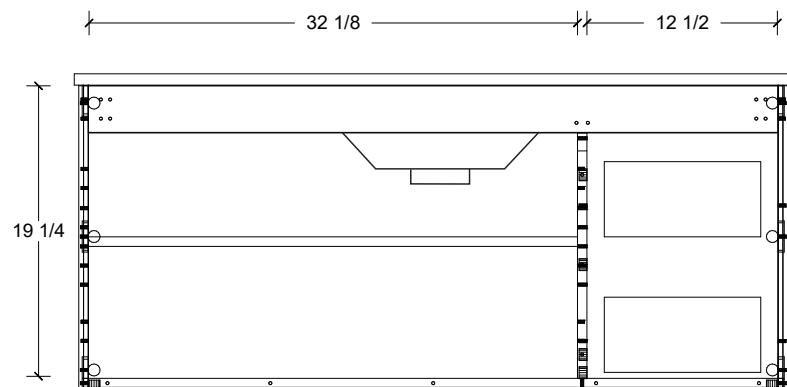

Left or right hand drawers available.

Range	Kodiak
Mount	Wall
Size (Metric)	1200mm
Size Equiv. (Imperial)	48in
SKU	KOD-V-1200-C-(Top Sku)-W

# Timberline

300 Industrial Drive  
Redwood Falls MN 56283  
sales.usa@timberlinebp.com  
www.timberlinebp.com

Range	Kodiak
Mount	Wall
Size (Metric)	1200mm
Size Equiv. (Imperial)	48in
SKU	KOD-V-1200-C-(Top Sku)-W

#### NOTES

Revision	1
Date	September 14, 2023 3:15 PM

DIMENSIONS ARE NOMINAL ONLY  
AND SUBJECT TO CHANGE AT ANY TIME.  
DO NOT SCALE DRAWINGS.  
INSTALLER TO CONFIRM ALL  
DIMENSIONS

Copyright ©

Left or right hand drawers available.