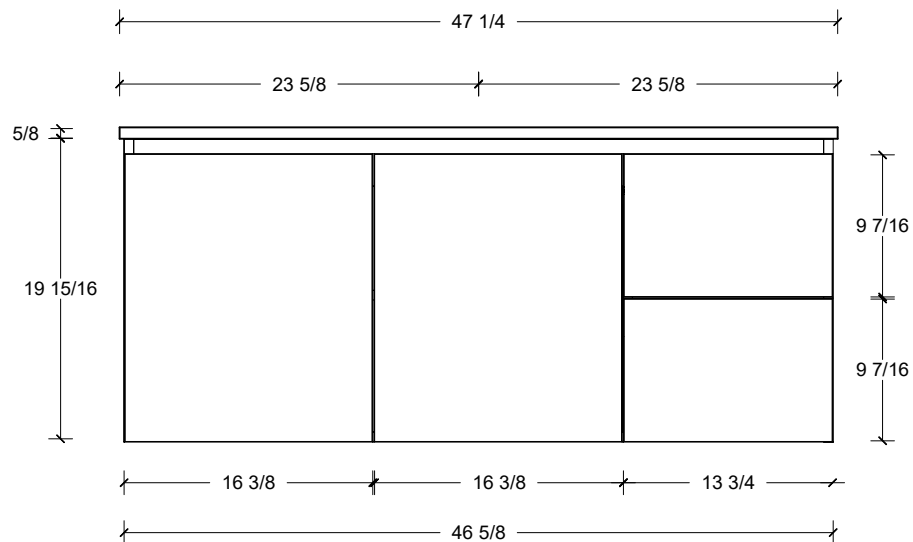

Left or right hand drawers available.

Range	Kodiak
Mount	Wall
Size (Metric)	1200mm
Size Equiv. (Imperial)	48in
SKU	KOD-V-1200-C-(Top Sku)-W

# Timberline

300 Industrial Drive  
Redwood Falls MN 56283  
sales.usa@timberlinebp.com  
www.timberlinebp.com

Range	Kodiak
Mount	Wall
Size (Metric)	1200mm
Size Equiv. (Imperial)	48in
SKU	KOD-V-1200-C-(Top Sku)-W

#### NOTES

Revision	1
Date	September 14, 2023 3:15 PM

DIMENSIONS ARE NOMINAL ONLY  
AND SUBJECT TO CHANGE AT ANY TIME.  
DO NOT SCALE DRAWINGS.  
INSTALLER TO CONFIRM ALL  
DIMENSIONS

Copyright ©

Left or right hand drawers available.