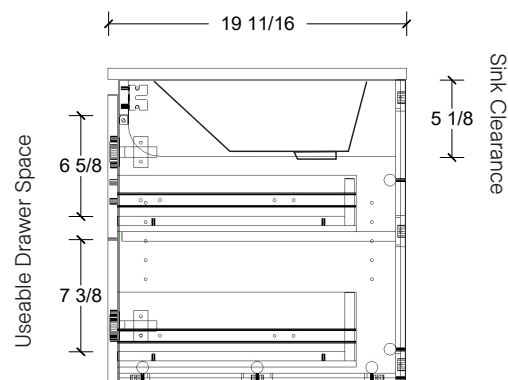

Left or right hand drawers available.

Range	Kodiak
Mount	Wall
Size (Metric)	1200mm
Size Equiv. (Imperial)	48in
SKU	KOD-V-1200-C-(Top Sku)-W

#### TOP DETAILS

Available Tops	
...C-PEA-W	Peak-One Piece Top
...C-QUA-W	Quartz Top-Above Counter Sink
...C-QUU-W	Quartz Top-Undermount Sink
...C-X-W	No Top

#### NOTES

Revision	1
Date	September 14, 2023 3:15 PM

DIMENSIONS ARE NOMINAL ONLY  
AND SUBJECT TO CHANGE AT ANY TIME.  
DO NOT SCALE DRAWINGS.  
INSTALLER TO CONFIRM ALL  
DIMENSIONS

Copyright ©

# Timberline

300 Industrial Drive  
Redwood Falls MN 56283  
sales.usa@timberlinebp.com  
www.timberlinebp.com

Range	Kodiak
Mount	Wall
Size (Metric)	1200mm
Size Equiv. (Imperial)	48in
SKU	KOD-V-1200-C-(Top Sku)-W