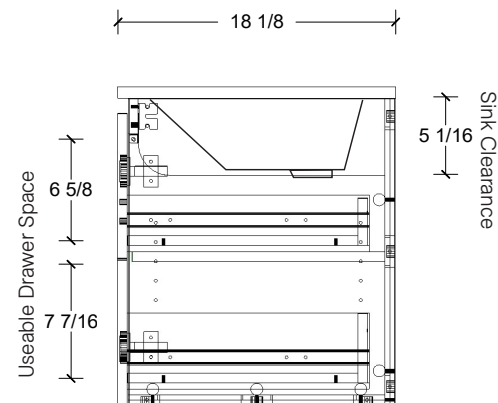

Left or right hand drawers available.

Range	Kodiak
Mount	Wall
Size (Metric)	1200mm
Size Equiv. (Imperial)	48in
SKU	KOD-V-1200-C-(Top Sku)-W

# Timberline

300 Industrial Drive  
Redwood Falls MN 56283  
sales.usa@timberlinebp.com  
www.timberlinebp.com

Range	Kodiak
Mount	Wall
Size (Metric)	1200mm
Size Equiv. (Imperial)	48in
SKU	KOD-V-1200-C-(Top Sku)-W

#### NOTES

Revision	1
Date	September 14, 2023 3:15 PM

DIMENSIONS ARE NOMINAL ONLY  
AND SUBJECT TO CHANGE AT ANY TIME.  
DO NOT SCALE DRAWINGS.  
INSTALLER TO CONFIRM ALL  
DIMENSIONS

Copyright ©

Left or right hand drawers available.