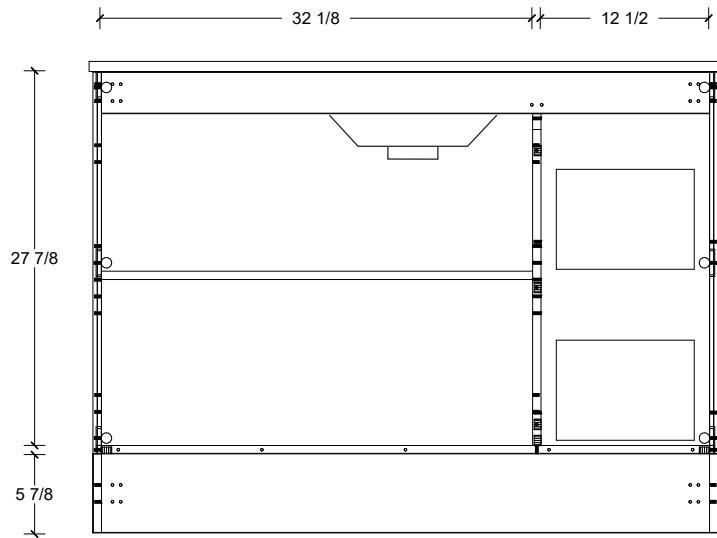

Left or right hand drawers available.
 Legs available, take place of toekick.

Range	Kodiak
Mount	Floor
Size (Metric)	1200mm
Size Equiv. (Imperial)	48in
SKU	KOD-V-1200-C-(Top Sku)-F

TOP DETAILS

Available Tops	
...C-PEA-F	Peak-One Piece Top
...C-QUA-F	Quartz Top-Above Counter Sink
...C-QUU-F	Quartz Top-Undermount Sink
...C-X-F	No Top

NOTES

Revision	1
Date	September 14, 2023 3:15 PM

DIMENSIONS ARE NOMINAL ONLY
 AND SUBJECT TO CHANGE AT ANY TIME.
 DO NOT SCALE DRAWINGS.
 INSTALLER TO CONFIRM ALL
 DIMENSIONS

Copyright ©

Timberline

300 Industrial Drive
 Redwood Falls MN 56283
 sales.usa@timberlinebp.com
 www.timberlinebp.com

Left or right hand drawers available.
 Legs available, take place of toekick.

Range	Kodiak
Mount	Floor
Size (Metric)	1200mm
Size Equiv. (Imperial)	48in
SKU	KOD-V-1200-C-(Top Sku)-F

TOP DETAILS

Available Tops	
...C-CRE-F	Crest-One Piece Top