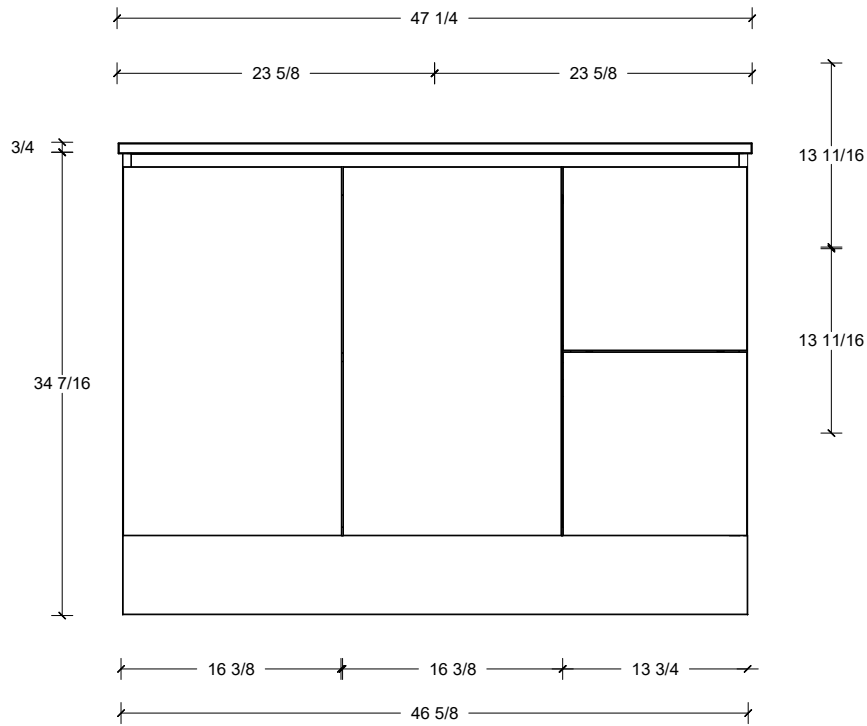

Left or right hand drawers available.
 Legs available, take place of toekick.

Range	Kodiak
Mount	Floor
Size (Metric)	1200mm
Size Equiv. (Imperial)	48in
SKU	KOD-V-1200-C-(Top Sku)-F

TOP DETAILS

Available Tops	
...C-PEA-F	Peak-One Piece Top
...C-QUA-F	Quartz Top-Above Counter Sink
...C-QUU-F	Quartz Top-Undermount Sink
...C-X-F	No Top

NOTES

Revision	1
Date	September 14, 2023 3:15 PM

DIMENSIONS ARE NOMINAL ONLY
 AND SUBJECT TO CHANGE AT ANY TIME.
 DO NOT SCALE DRAWINGS.
 INSTALLER TO CONFIRM ALL
 DIMENSIONS

Copyright ©

Timberline

300 Industrial Drive
 Redwood Falls MN 56283
 sales.usa@timberlinebp.com
 www.timberlinebp.com

Left or right hand drawers available.
 Legs available, take place of toekick.

Range	Kodiak
Mount	Floor
Size (Metric)	1200mm
Size Equiv. (Imperial)	48in
SKU	KOD-V-1200-C-(Top Sku)-F

TOP DETAILS

Available Tops	
...C-CRE-F	Crest-One Piece Top