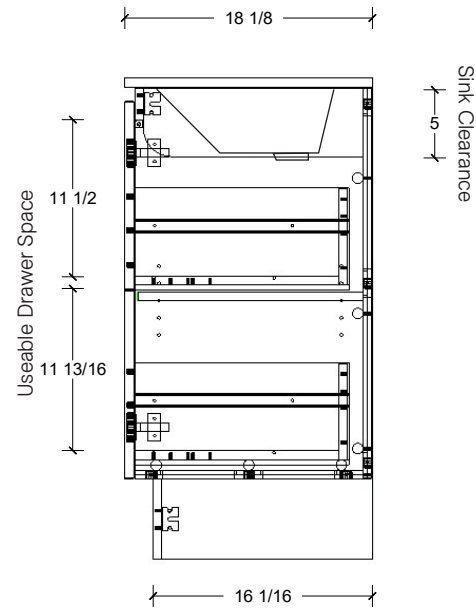

Left or right hand drawers available.
 Legs available, take place of toekick.

Range	Kodiak
Mount	Floor
Size (Metric)	1200mm
Size Equiv. (Imperial)	48in
SKU	KOD-V-1200-C-(Top Sku)-F

TOP DETAILS

Available Tops	
...C-PEA-F	Peak-One Piece Top
...C-QUA-F	Quartz Top-Above Counter Sink
...C-QUU-F	Quartz Top-Undermount Sink
...C-X-F	No Top

NOTES

Revision	1
Date	September 14, 2023 3:15 PM

DIMENSIONS ARE NOMINAL ONLY
 AND SUBJECT TO CHANGE AT ANY TIME.
 DO NOT SCALE DRAWINGS.
 INSTALLER TO CONFIRM ALL
 DIMENSIONS

Copyright ©

Timberline

300 Industrial Drive
 Redwood Falls MN 56283
 sales.usa@timberlinebp.com
 www.timberlinebp.com

Left or right hand drawers available.
 Legs available, take place of toekick.

Range	Kodiak
Mount	Floor
Size (Metric)	1200mm
Size Equiv. (Imperial)	48in
SKU	KOD-V-1200-C-(Top Sku)-F

TOP DETAILS

Available Tops	
...C-CRE-F	Crest-One Piece Top