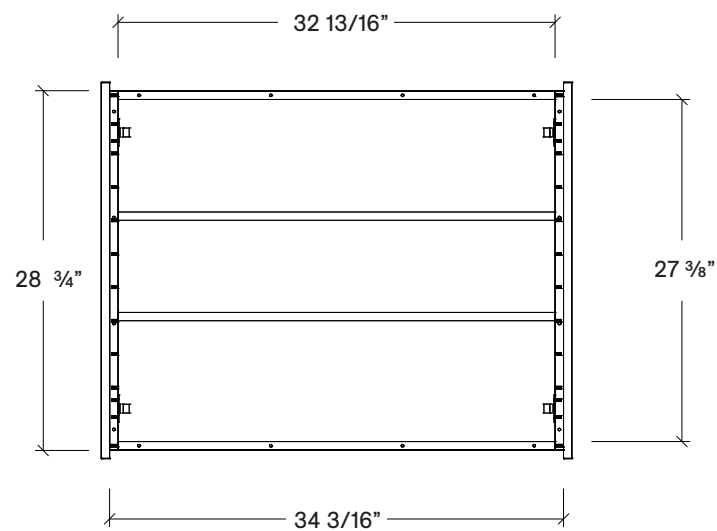

Range	Juniper
Mount	Wall
Size (Metric)	900mm
Size Equiv. (Imperial)	36in
SKU	JUN-MC-900-X-X-W

NOTES

Revision	1
Date	September 14, 2023 8:53 PM

DIMENSIONS ARE NOMINAL ONLY
AND SUBJECT TO CHANGE AT ANY TIME.
DO NOT SCALE DRAWINGS.
INSTALLER TO CONFIRM ALL
DIMENSIONS