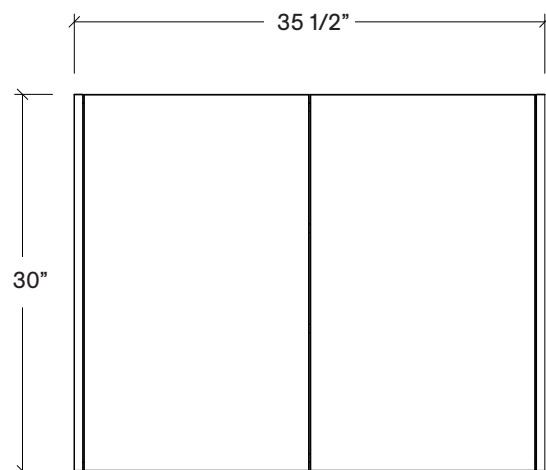

Range	Juniper
Mount	Wall
Size (Metric)	900mm
Size Equiv. (Imperial)	36in
SKU	JUN-MC-900-X-X-W

NOTES

Revision	1
Date	September 14, 2023 8:53 PM

DIMENSIONS ARE NOMINAL ONLY
AND SUBJECT TO CHANGE AT ANY TIME.
DO NOT SCALE DRAWINGS.
INSTALLER TO CONFIRM ALL
DIMENSIONS