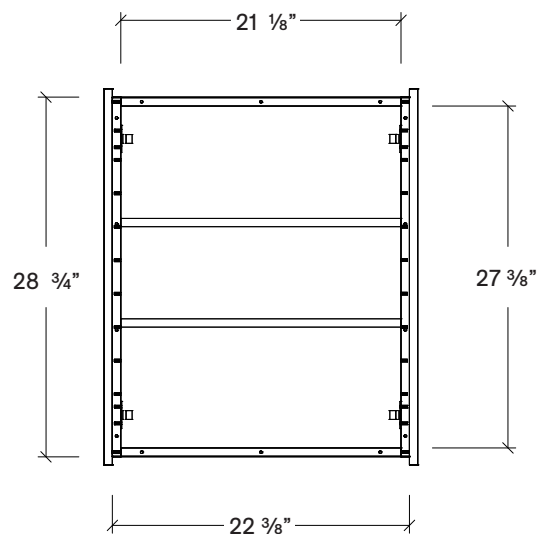

Range	Juniper
Mount	Wall
Size (Metric)	600mm
Size Equiv. (Imperial)	24in
SKU	JUN-MC-600-X-X-W

#### NOTES

Revision	1
Date	September 14, 2023 8:53 PM

DIMENSIONS ARE NOMINAL ONLY  
AND SUBJECT TO CHANGE AT ANY TIME.  
DO NOT SCALE DRAWINGS.  
INSTALLER TO CONFIRM ALL  
DIMENSIONS

Copyright ©