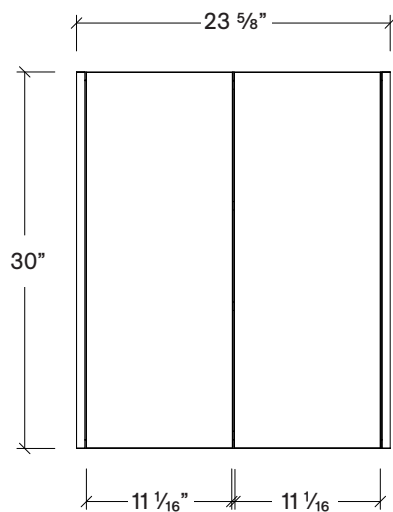

Range	Juniper
Mount	Wall
Size (Metric)	600mm
Size Equiv. (Imperial)	24in
SKU	JUN-MC-600-X-X-W

#### NOTES

Revision	1
Date	September 14, 2023 8:53 PM

DIMENSIONS ARE NOMINAL ONLY  
AND SUBJECT TO CHANGE AT ANY TIME.  
DO NOT SCALE DRAWINGS.  
INSTALLER TO CONFIRM ALL  
DIMENSIONS

Copyright ©