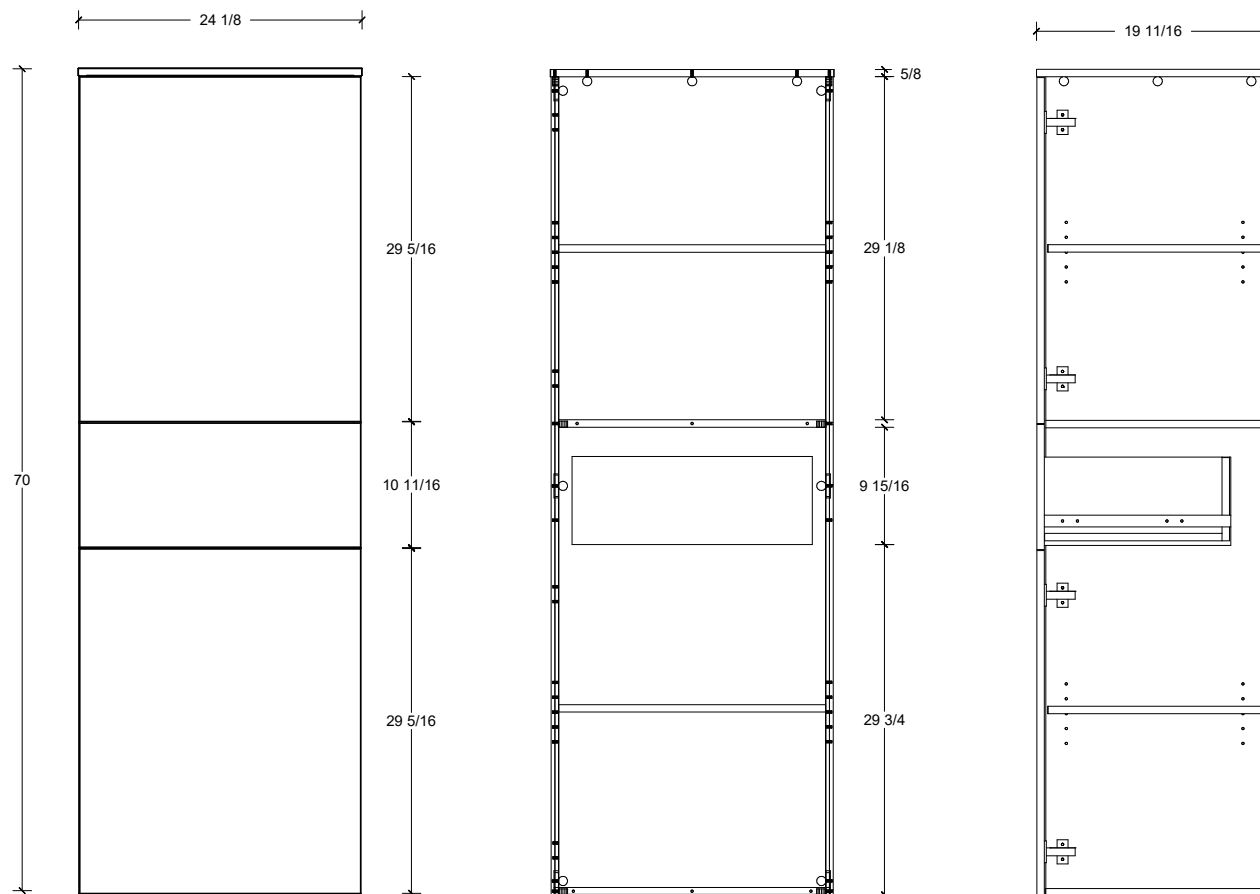

Range	Dune
Mount	Wall
Size (Metric)	600mm
Size Equiv. (Imperial)	24in
SKU	DUN-LC-600-X-X-W

Left or right hand hinging available.

NOTES

Revision	1
Date	September 14, 2023 3:59 PM

DIMENSIONS ARE NOMINAL ONLY
AND SUBJECT TO CHANGE AT ANY TIME.
DO NOT SCALE DRAWINGS.
INSTALLER TO CONFIRM ALL
DIMENSIONS