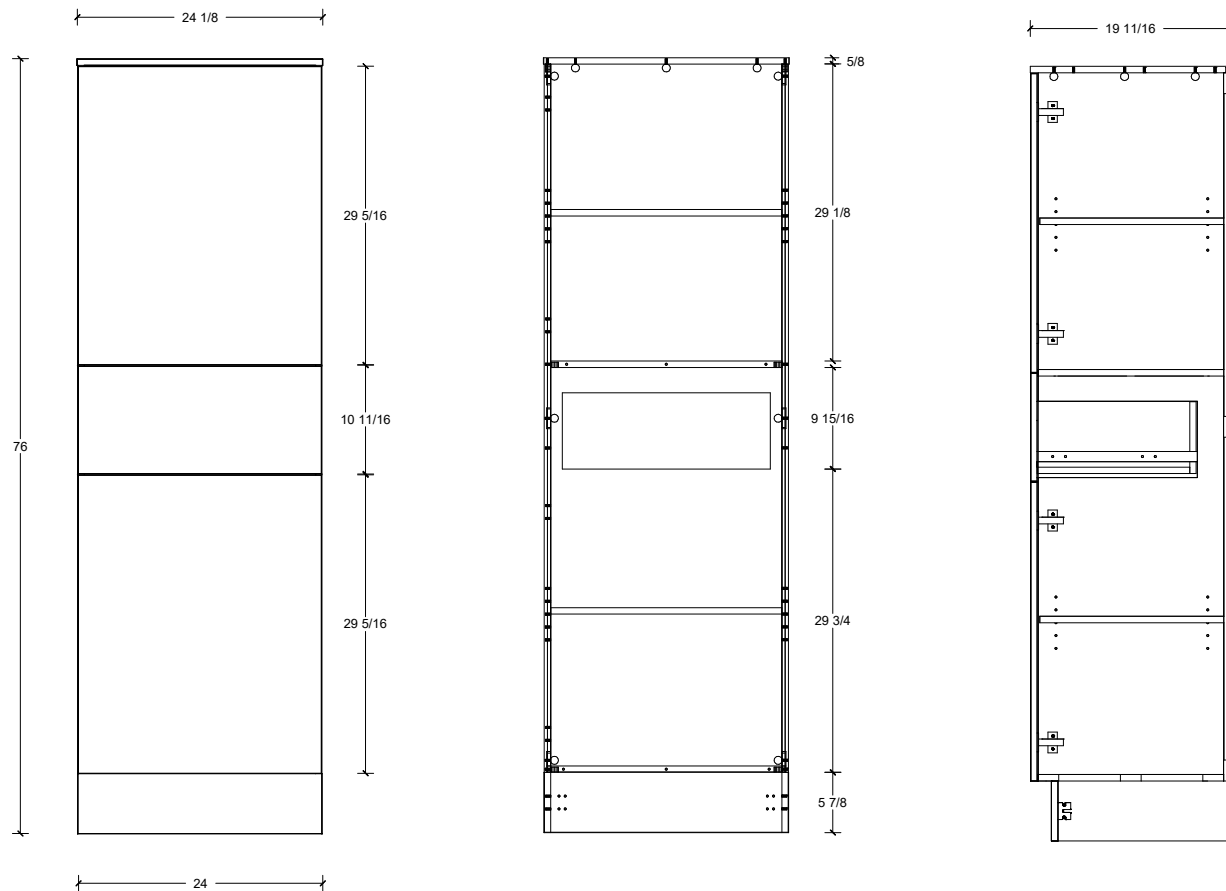

Range	Dune
Mount	Floor
Size (Metric)	600mm
Size Equiv. (Imperial)	24in
SKU	DUN-LC-600-X-X-F

Left or right hand hinging available.

**NOTES**

Revision	1
Date	September 14, 2023 3:59 PM

DIMENSIONS ARE NOMINAL ONLY  
AND SUBJECT TO CHANGE AT ANY TIME.  
DO NOT SCALE DRAWINGS.  
INSTALLER TO CONFIRM ALL  
DIMENSIONS