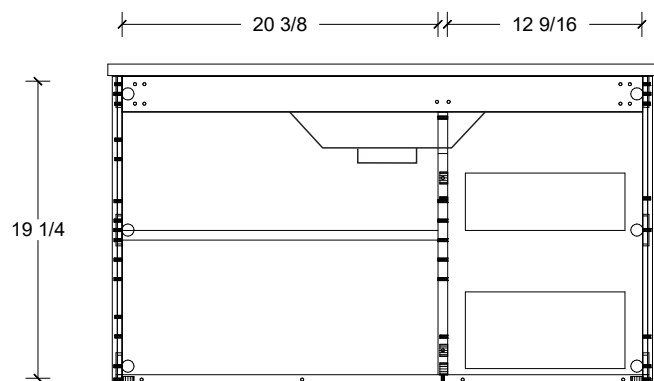

Range	Cullen
Mount	Wall
Size (Metric)	900mm
Size Equiv. (Imperial)	36in
SKU	CUL-V-900-C-(Top Sku)-W

TOP DETAILS

Available Tops	
...C-PEA-W	Peak-One Piece Top
...C-QUA-W	Quartz Top-Above Counter Sink
...C-QUU-W	Quartz Top-Undermount Sink
...C-X-W	No Top

NOTES

Revision	1
Date	September 14, 2023 3:20 PM

DIMENSIONS ARE NOMINAL ONLY
AND SUBJECT TO CHANGE AT ANY TIME.
DO NOT SCALE DRAWINGS.
INSTALLER TO CONFIRM ALL
DIMENSIONS

Copyright ©

Timberline

300 Industrial Drive
Redwood Falls MN 56283
sales.usa@timberlinebp.com
www.timberlinebp.com

Left or right hand drawers available.

Range	Cullen
Mount	Wall
Size (Metric)	900mm
Size Equiv. (Imperial)	36in
SKU	CUL-V-900-C-(Top Sku)-W

TOP DETAILS

Available Tops	
...C-CRE-W	Crest-One Piece Top

NOTES

Revision	1
Date	September 14, 2023 3:20 PM

DIMENSIONS ARE NOMINAL ONLY
AND SUBJECT TO CHANGE AT ANY TIME.
DO NOT SCALE DRAWINGS.
INSTALLER TO CONFIRM ALL
DIMENSIONS

Copyright ©

Timberline

300 Industrial Drive
Redwood Falls MN 56283
sales.usa@timberlinebp.com
www.timberlinebp.com