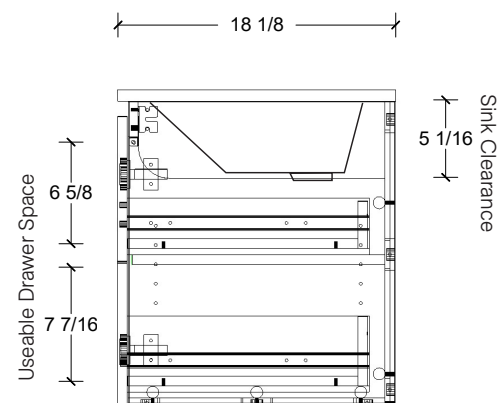

Range	Cullen
Mount	Wall
Size (Metric)	900mm
Size Equiv. (Imperial)	36in
SKU	CUL-V-900-C-(Top Sku)-W

TOP DETAILS

Available Tops	
...C-PEA-W	Peak-One Piece Top
...C-QUA-W	Quartz Top-Above Counter Sink
...C-QUU-W	Quartz Top-Undermount Sink
...C-X-W	No Top

Left or right hand drawers available.

Range	Cullen
Mount	Wall
Size (Metric)	900mm
Size Equiv. (Imperial)	36in
SKU	CUL-V-900-C-(Top Sku)-W

TOP DETAILS

Available Tops	
...C-CRE-W	Crest-One Piece Top

NOTES

Revision	1
Date	September 14, 2023 3:20 PM

DIMENSIONS ARE NOMINAL ONLY
AND SUBJECT TO CHANGE AT ANY TIME.
DO NOT SCALE DRAWINGS.
INSTALLER TO CONFIRM ALL
DIMENSIONS

Copyright ©

Timberline

300 Industrial Drive
Redwood Falls MN 56283
sales.usa@timberlinebp.com
www.timberlinebp.com