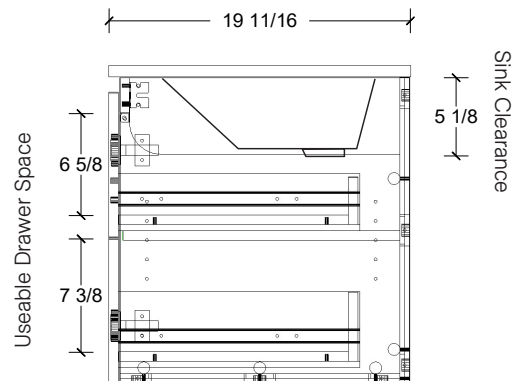

Range	Cullen
Mount	Wall
Size (Metric)	900mm
Size Equiv. (Imperial)	36in
SKU	CUL-V-900-C-(Top Sku)-W

TOP DETAILS

Available Tops	
...C-PEA-W	Peak-One Piece Top
...C-QUA-W	Quartz Top-Above Counter Sink
...C-QUU-W	Quartz Top-Undermount Sink
...C-X-W	No Top

NOTES

Revision	1
Date	September 14, 2023 3:20 PM

DIMENSIONS ARE NOMINAL ONLY
AND SUBJECT TO CHANGE AT ANY TIME.
DO NOT SCALE DRAWINGS.
INSTALLER TO CONFIRM ALL
DIMENSIONS

Copyright ©

Timberline

300 Industrial Drive
Redwood Falls MN 56283
sales.usa@timberlinebp.com
www.timberlinebp.com

Left or right hand drawers available.

Range	Cullen
Mount	Wall
Size (Metric)	900mm
Size Equiv. (Imperial)	36in
SKU	CUL-V-900-C-(Top Sku)-W

TOP DETAILS

Available Tops	
...C-CRE-W	Crest-One Piece Top

NOTES

Revision	1
Date	September 14, 2023 3:20 PM

DIMENSIONS ARE NOMINAL ONLY
AND SUBJECT TO CHANGE AT ANY TIME.
DO NOT SCALE DRAWINGS.
INSTALLER TO CONFIRM ALL
DIMENSIONS

Copyright ©

Timberline

300 Industrial Drive
Redwood Falls MN 56283
sales.usa@timberlinebp.com
www.timberlinebp.com