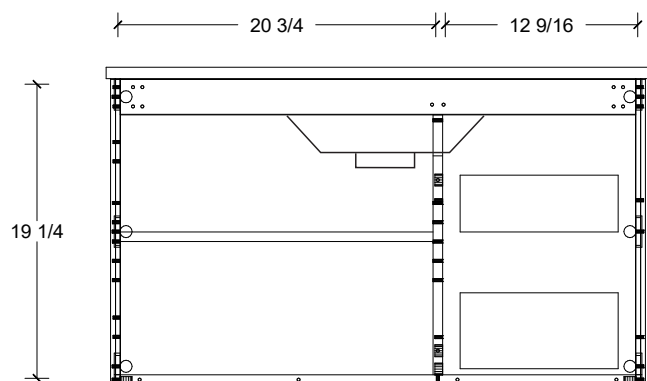

Range	Cullen
Mount	Wall
Size (Metric)	900mm
Size Equiv. (Imperial)	36in
SKU	CUL-V-900-C-(Top Sku)-W

TOP DETAILS

Available Tops	
...C-PEA-W	Peak-One Piece Top
...C-QUA-W	Quartz Top-Above Counter Sink
...C-QUU-W	Quartz Top-Undermount Sink
...C-X-W	No Top

Left or right hand drawers available.

Range	Cullen
Mount	Wall
Size (Metric)	900mm
Size Equiv. (Imperial)	36in
SKU	CUL-V-900-C-(Top Sku)-W

TOP DETAILS

Available Tops	
...C-CRE-W	Crest-One Piece Top

NOTES

Revision	1
Date	September 14, 2023 3:20 PM

DIMENSIONS ARE NOMINAL ONLY
AND SUBJECT TO CHANGE AT ANY TIME.
DO NOT SCALE DRAWINGS.
INSTALLER TO CONFIRM ALL
DIMENSIONS

Copyright ©

Timberline

300 Industrial Drive
Redwood Falls MN 56283
sales.usa@timberlinebp.com
www.timberlinebp.com