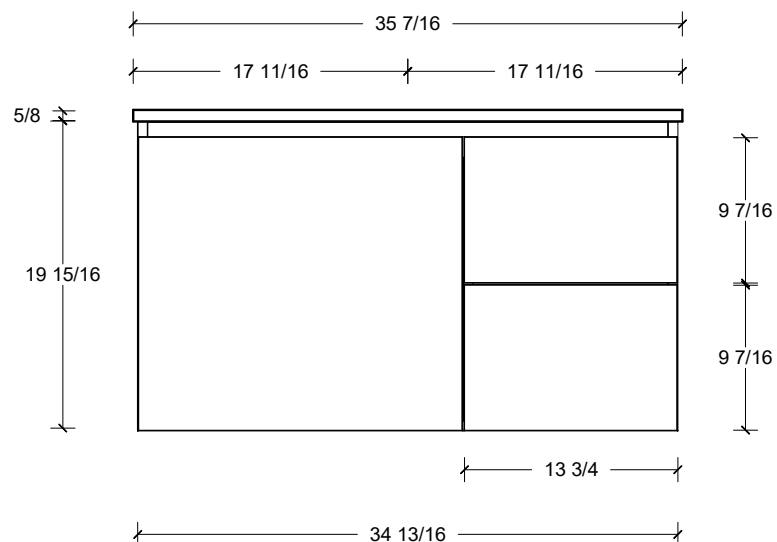

Range	Cullen
Mount	Wall
Size (Metric)	900mm
Size Equiv. (Imperial)	36in
SKU	CUL-V-900-C-(Top Sku)-W

TOP DETAILS

Available Tops	
...C-PEA-W	Peak-One Piece Top
...C-QUA-W	Quartz Top-Above Counter Sink
...C-QUU-W	Quartz Top-Undermount Sink
...C-X-W	No Top

NOTES

Revision	1
Date	September 14, 2023 3:20 PM

DIMENSIONS ARE NOMINAL ONLY
AND SUBJECT TO CHANGE AT ANY TIME.
DO NOT SCALE DRAWINGS.
INSTALLER TO CONFIRM ALL
DIMENSIONS

Copyright ©

Timberline

300 Industrial Drive
Redwood Falls MN 56283
sales.usa@timberlinebp.com
www.timberlinebp.com

Left or right hand drawers available.

Range	Cullen
Mount	Wall
Size (Metric)	900mm
Size Equiv. (Imperial)	36in
SKU	CUL-V-900-C-(Top Sku)-W

TOP DETAILS

Available Tops	
...C-CRE-W	Crest-One Piece Top

NOTES

Revision	1
Date	September 14, 2023 3:20 PM