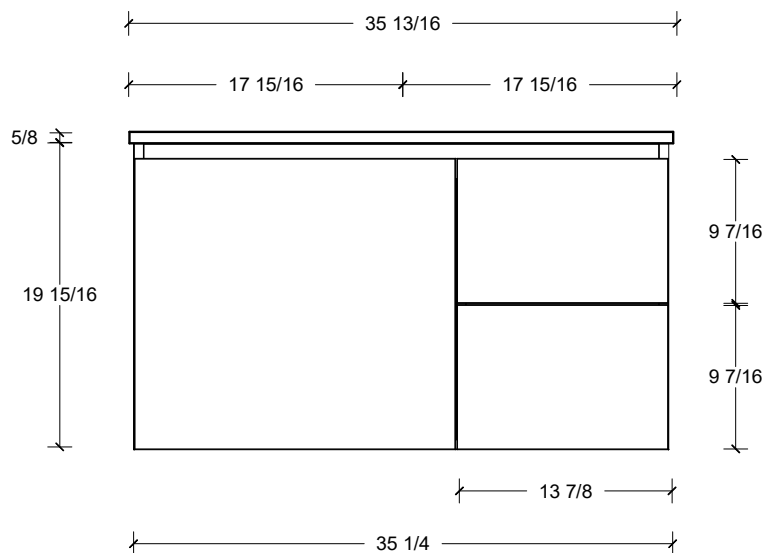

Range	Cullen
Mount	Wall
Size (Metric)	900mm
Size Equiv. (Imperial)	36in
SKU	CUL-V-900-C-(Top Sku)-W

TOP DETAILS

Available Tops	
...C-PEA-W	Peak-One Piece Top
...C-QUA-W	Quartz Top-Above Counter Sink
...C-QUU-W	Quartz Top-Undermount Sink
...C-X-W	No Top

Left or right hand drawers available.

Range	Cullen
Mount	Wall
Size (Metric)	900mm
Size Equiv. (Imperial)	36in
SKU	CUL-V-900-C-(Top Sku)-W

TOP DETAILS

Available Tops	
...C-CRE-W	Crest-One Piece Top

NOTES

Revision	1
Date	September 14, 2023 3:20 PM

DIMENSIONS ARE NOMINAL ONLY
AND SUBJECT TO CHANGE AT ANY TIME.
DO NOT SCALE DRAWINGS.
INSTALLER TO CONFIRM ALL
DIMENSIONS

Copyright ©

Timberline

300 Industrial Drive
Redwood Falls MN 56283
sales.usa@timberlinebp.com
www.timberlinebp.com