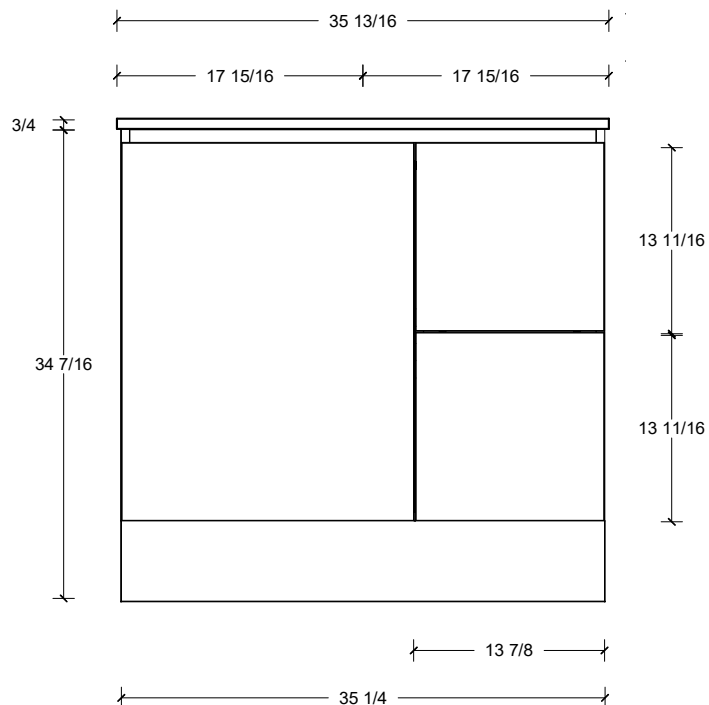

Range	Cullen
Mount	Floor
Size (Metric)	900mm
Size Equiv. (Imperial)	36in
SKU	CUL-V-900-C-(Top Sku)-F

TOP DETAILS

Available Tops	
...C-CRE-F	Crest-One Piece Top

NOTES

Revision	1
Date	September 14, 2023 3:20 PM

DIMENSIONS ARE NOMINAL ONLY
AND SUBJECT TO CHANGE AT ANY TIME.
DO NOT SCALE DRAWINGS.
INSTALLER TO CONFIRM ALL
DIMENSIONS

Copyright ©

Timberline

300 Industrial Drive
Redwood Falls MN 56283
sales.usa@timberlinebp.com
www.timberlinebp.com