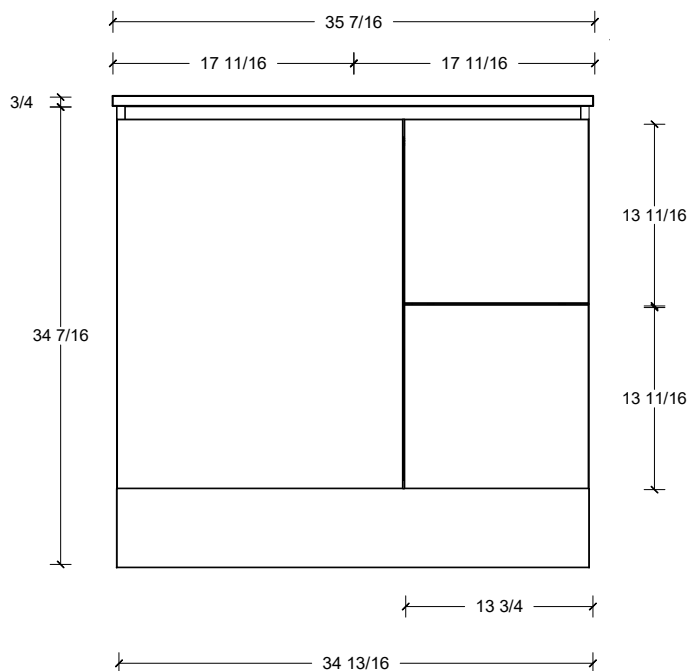

Range	Cullen
Mount	Floor
Size (Metric)	900mm
Size Equiv. (Imperial)	36in
SKU	CUL-V-900-C-(Top Sku)-F

TOP DETAILS

Available Tops	
...C-PEA-F	Peak-One Piece Top
...C-QUA-F	Quartz Top-Above Counter Sink
...C-QUU-F	Quartz Top-Undermount Sink
...C-X-F	No Top

NOTES

Revision	1
Date	September 14, 2023 3:20 PM

DIMENSIONS ARE NOMINAL ONLY
AND SUBJECT TO CHANGE AT ANY TIME.
DO NOT SCALE DRAWINGS.
INSTALLER TO CONFIRM ALL
DIMENSIONS

Copyright ©

Timberline

300 Industrial Drive
Redwood Falls MN 56283
sales.usa@timberlinebp.com
www.timberlinebp.com

Left or right hand drawers available.
Legs available, take place of toekick.