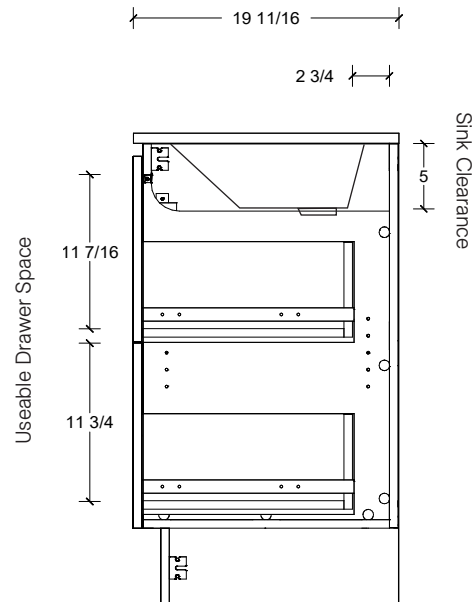

Useable Drawer Space

Sink Clearance