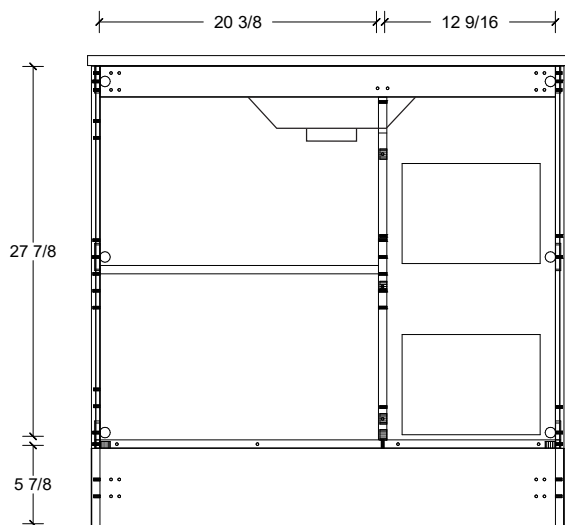

Range	Cullen
Mount	Floor
Size (Metric)	900mm
Size Equiv. (Imperial)	36in
SKU	CUL-V-900-C-(Top Sku)-F

TOP DETAILS

Available Tops	
...C-PEA-F	Peak-One Piece Top
...C-QUA-F	Quartz Top-Above Counter Sink
...C-QUU-F	Quartz Top-Undermount Sink
...C-X-F	No Top

NOTES

Revision	1
Date	September 14, 2023 3:20 PM

DIMENSIONS ARE NOMINAL ONLY
AND SUBJECT TO CHANGE AT ANY TIME.
DO NOT SCALE DRAWINGS.
INSTALLER TO CONFIRM ALL
DIMENSIONS

Copyright ©

Timberline

300 Industrial Drive
Redwood Falls MN 56283
sales.usa@timberlinebp.com
www.timberlinebp.com

Left or right hand drawers available.
Legs available, take place of toekick.