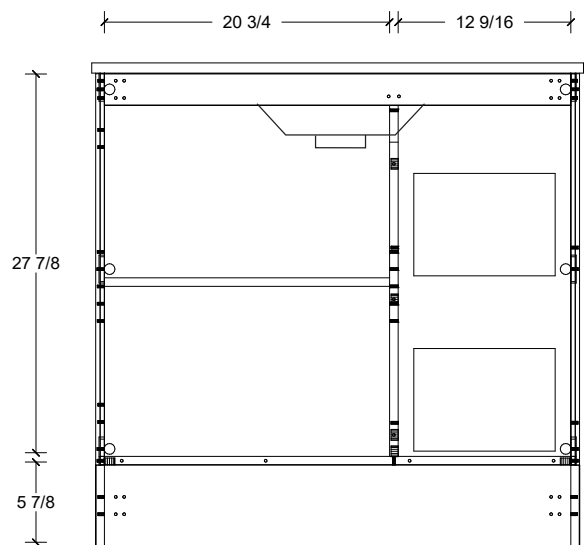

Range	Cullen
Mount	Floor
Size (Metric)	900mm
Size Equiv. (Imperial)	36in
SKU	CUL-V-900-C-(Top Sku)-F

TOP DETAILS

Available Tops	
...C-CRE-F	Crest-One Piece Top

NOTES

Revision	1
Date	September 14, 2023 3:20 PM

DIMENSIONS ARE NOMINAL ONLY
AND SUBJECT TO CHANGE AT ANY TIME.
DO NOT SCALE DRAWINGS.
INSTALLER TO CONFIRM ALL
DIMENSIONS

Copyright ©

Timberline

300 Industrial Drive
Redwood Falls MN 56283
sales.usa@timberlinebp.com
www.timberlinebp.com