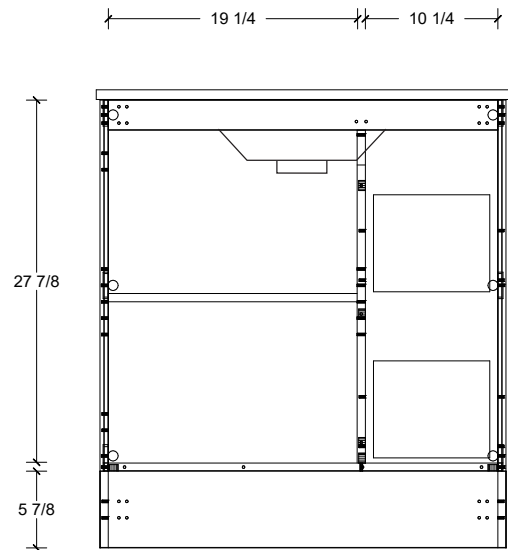

Range	Cullen
Mount	Floor
Size (Metric)	800mm
Size Equiv. (Imperial)	32in
SKU	CUL-V-800-C-(Top Sku)-F

TOP DETAILS

Available Tops	
...C-PEA-F	Peak-One Piece Top
...C-QUA-F	Quartz Top-Above Counter Sink
...C-QUU-F	Quartz Top-Undermount Sink
...C-X-F	No Top

NOTES

Revision	1
Date	September 14, 2023 3:20 PM

DIMENSIONS ARE NOMINAL ONLY
AND SUBJECT TO CHANGE AT ANY TIME.
DO NOT SCALE DRAWINGS.
INSTALLER TO CONFIRM ALL
DIMENSIONS

Copyright ©

Timberline

300 Industrial Drive
Redwood Falls MN 56283
sales.usa@timberlinebp.com
www.timberlinebp.com

Left or right hand drawers available.
Legs available, take place of toekick.

Left or right hand drawers available.
Legs available, take place of toekick.

Range	Cullen
Mount	Floor
Size (Metric)	800mm
Size Equiv. (Imperial)	32in
SKU	CUL-V-800-C-(Top Sku)-F