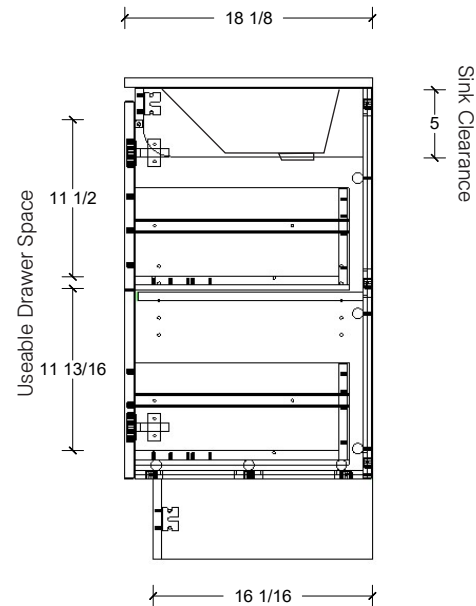

Range	Cullen
Mount	Floor
Size (Metric)	800mm
Size Equiv. (Imperial)	32in
SKU	CUL-V-800-C-(Top Sku)-F

TOP DETAILS

Available Tops	
...C-PEA-F	Peak-One Piece Top
...C-QUA-F	Quartz Top-Above Counter Sink
...C-QUU-F	Quartz Top-Undermount Sink
...C-X-F	No Top

NOTES

Revision	1
Date	September 14, 2023 3:20 PM

DIMENSIONS ARE NOMINAL ONLY
AND SUBJECT TO CHANGE AT ANY TIME.
DO NOT SCALE DRAWINGS.
INSTALLER TO CONFIRM ALL
DIMENSIONS

Copyright ©

Timberline

300 Industrial Drive
Redwood Falls MN 56283
sales.usa@timberlinebp.com
www.timberlinebp.com

Left or right hand drawers available.
Legs available, take place of toekick.

Left or right hand drawers available.
Legs available, take place of toekick.

Range	Cullen
Mount	Floor
Size (Metric)	800mm
Size Equiv. (Imperial)	32in
SKU	CUL-V-800-C-(Top Sku)-F