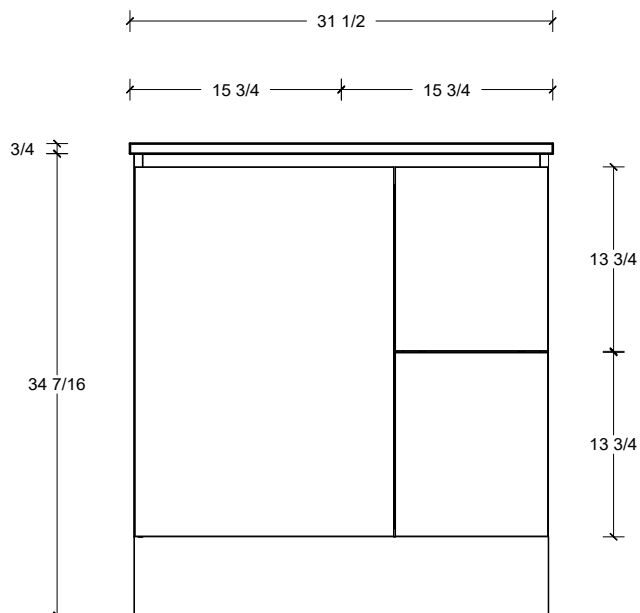

Range	Cullen
Mount	Floor
Size (Metric)	800mm
Size Equiv. (Imperial)	32in
SKU	CUL-V-800-C-(Top Sku)-F

TOP DETAILS

Available Tops	
...C-PEA-F	Peak-One Piece Top
...C-QUA-F	Quartz Top-Above Counter Sink
...C-QUU-F	Quartz Top-Undermount Sink
...C-X-F	No Top

NOTES

Revision	1
Date	September 14, 2023 3:20 PM

DIMENSIONS ARE NOMINAL ONLY
AND SUBJECT TO CHANGE AT ANY TIME.
DO NOT SCALE DRAWINGS.
INSTALLER TO CONFIRM ALL
DIMENSIONS

Copyright ©

Timberline

300 Industrial Drive
Redwood Falls MN 56283
sales.usa@timberlinebp.com
www.timberlinebp.com

Left or right hand drawers available.
Legs available, take place of toekick.

Left or right hand drawers available.
Legs available, take place of toekick.

Range	Cullen
Mount	Floor
Size (Metric)	800mm
Size Equiv. (Imperial)	32in
SKU	CUL-V-800-C-(Top Sku)-F