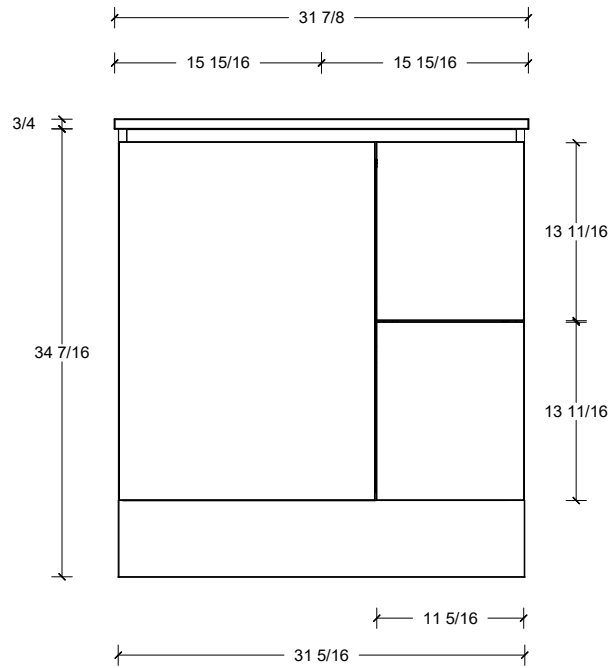

Range	Cullen
Mount	Floor
Size (Metric)	800mm
Size Equiv. (Imperial)	32in
SKU	CUL-V-800-C-(Top Sku)-F

TOP DETAILS

Available Tops	
...C-PEA-F	Peak-One Piece Top
...C-QUA-F	Quartz Top-Above Counter Sink
...C-QUU-F	Quartz Top-Undermount Sink
...C-X-F	No Top

NOTES

Revision	1
Date	September 14, 2023 3:20 PM

DIMENSIONS ARE NOMINAL ONLY
AND SUBJECT TO CHANGE AT ANY TIME.
DO NOT SCALE DRAWINGS.
INSTALLER TO CONFIRM ALL
DIMENSIONS

Copyright ©

Timberline

300 Industrial Drive
Redwood Falls MN 56283
sales.usa@timberlinebp.com
www.timberlinebp.com

Left or right hand drawers available.
Legs available, take place of toekick.

Left or right hand drawers available.
Legs available, take place of toekick.

Range	Cullen
Mount	Floor
Size (Metric)	800mm
Size Equiv. (Imperial)	32in
SKU	CUL-V-800-C-(Top Sku)-F