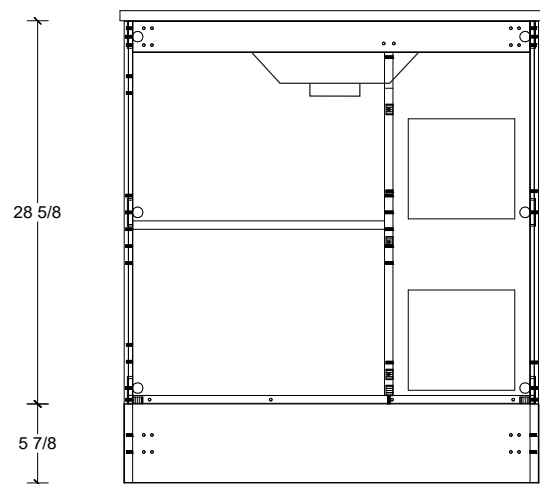

Range	Cullen
Mount	Floor
Size (Metric)	800mm
Size Equiv. (Imperial)	32in
SKU	CUL-V-800-C-(Top Sku)-F

TOP DETAILS

Available Tops	
...C-PEA-F	Peak-One Piece Top
...C-QUA-F	Quartz Top-Above Counter Sink
...C-QUU-F	Quartz Top-Undermount Sink
...C-X-F	No Top

NOTES

Revision	1
Date	September 14, 2023 3:20 PM

DIMENSIONS ARE NOMINAL ONLY
AND SUBJECT TO CHANGE AT ANY TIME.
DO NOT SCALE DRAWINGS.
INSTALLER TO CONFIRM ALL
DIMENSIONS

Copyright ©

Timberline

300 Industrial Drive
Redwood Falls MN 56283
sales.usa@timberlinebp.com
www.timberlinebp.com

Left or right hand drawers available.
Legs available, take place of toekick.

Left or right hand drawers available.
Legs available, take place of toekick.

Range	Cullen
Mount	Floor
Size (Metric)	800mm
Size Equiv. (Imperial)	32in
SKU	CUL-V-800-C-(Top Sku)-F