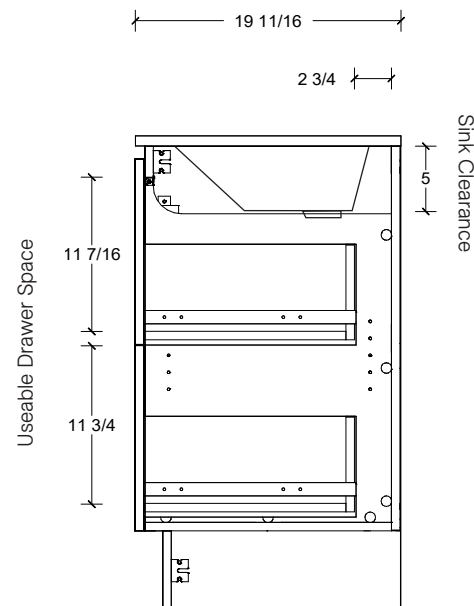

Range	Cullen
Mount	Floor
Size (Metric)	800mm
Size Equiv. (Imperial)	32in
SKU	CUL-V-800-C-(Top Sku)-F

TOP DETAILS

Available Tops	
...C-PEA-F	Peak-One Piece Top
...C-QUA-F	Quartz Top-Above Counter Sink
...C-QUU-F	Quartz Top-Undermount Sink
...C-X-F	No Top

Left or right hand drawers available.
Legs available, take place of toekick.

Left or right hand drawers available.
Legs available, take place of toekick.

Range	Cullen
Mount	Floor
Size (Metric)	800mm
Size Equiv. (Imperial)	32in
SKU	CUL-V-800-C-(Top Sku)-F