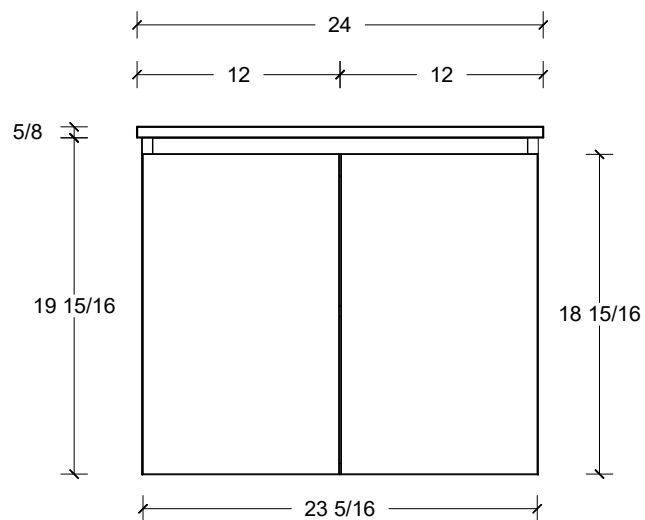

Range	Cullen
Mount	Wall
Size (Metric)	600mm
Size Equiv. (Imperial)	24in
SKU	CUL-V-600-C-(Top Sku)-W

TOP DETAILS

Available Tops	
...C-PEA-W	Peak-One Piece Top
...C-QUA-W	Quartz Top-Above Counter Sink
...C-QUU-W	Quartz Top-Undermount Sink
...C-X-W	No Top

NOTES

Revision	1
Date	September 14, 2023 3:20 PM

DIMENSIONS ARE NOMINAL ONLY
AND SUBJECT TO CHANGE AT ANY TIME.
DO NOT SCALE DRAWINGS.
INSTALLER TO CONFIRM ALL
DIMENSIONS

Copyright ©

Timberline

300 Industrial Drive
Redwood Falls MN 56283
sales.usa@timberlinebp.com
www.timberlinebp.com

Range	Cullen
Mount	Wall
Size (Metric)	600mm
Size Equiv. (Imperial)	24in
SKU	CUL-V-600-C-(Top Sku)-W

TOP DETAILS

Available Tops	
...C-CRE-W	Crest-One Piece Top

NOTES

Revision	1
Date	September 14, 2023 3:20 PM

DIMENSIONS ARE NOMINAL ONLY
AND SUBJECT TO CHANGE AT ANY TIME.
DO NOT SCALE DRAWINGS.
INSTALLER TO CONFIRM ALL
DIMENSIONS

Copyright ©

Timberline

300 Industrial Drive
Redwood Falls MN 56283
sales.usa@timberlinebp.com
www.timberlinebp.com