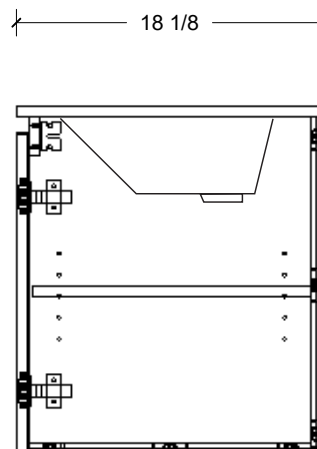

Range	Cullen
Mount	Wall
Size (Metric)	600mm
Size Equiv. (Imperial)	24in
SKU	CUL-V-600-C-(Top Sku)-W

TOP DETAILS

Available Tops	
...C-PEA-W	Peak-One Piece Top
...C-QUA-W	Quartz Top-Above Counter Sink
...C-QUU-W	Quartz Top-Undermount Sink
...C-X-W	No Top

NOTES

Revision	1
Date	September 14, 2023 3:20 PM

DIMENSIONS ARE NOMINAL ONLY
AND SUBJECT TO CHANGE AT ANY TIME.
DO NOT SCALE DRAWINGS.
INSTALLER TO CONFIRM ALL
DIMENSIONS

Copyright ©

Timberline

300 Industrial Drive
Redwood Falls MN 56283
sales.usa@timberlinebp.com
www.timberlinebp.com

Range	Cullen
Mount	Wall
Size (Metric)	600mm
Size Equiv. (Imperial)	24in
SKU	CUL-V-600-C-(Top Sku)-W

TOP DETAILS

Available Tops	
...C-CRE-W	Crest-One Piece Top

NOTES

Revision	1
Date	September 14, 2023 3:20 PM