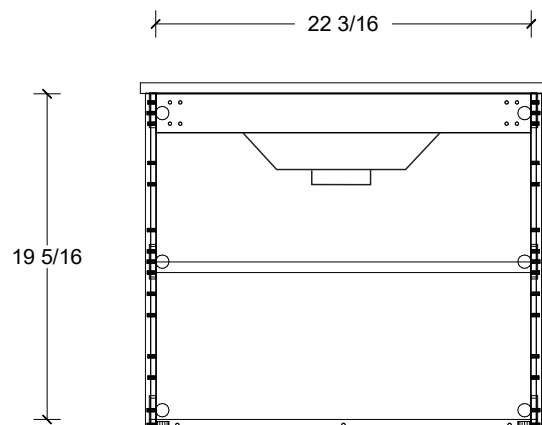

Range	Cullen
Mount	Wall
Size (Metric)	600mm
Size Equiv. (Imperial)	24in
SKU	CUL-V-600-C-(Top Sku)-W

TOP DETAILS

Available Tops	
...C-PEA-W	Peak-One Piece Top
...C-QUA-W	Quartz Top-Above Counter Sink
...C-QUU-W	Quartz Top-Undermount Sink
...C-X-W	No Top

NOTES

Revision	1
Date	September 14, 2023 3:20 PM

DIMENSIONS ARE NOMINAL ONLY
AND SUBJECT TO CHANGE AT ANY TIME.
DO NOT SCALE DRAWINGS.
INSTALLER TO CONFIRM ALL
DIMENSIONS

Copyright ©

Timberline

300 Industrial Drive
Redwood Falls MN 56283
sales.usa@timberlinebp.com
www.timberlinebp.com

Range	Cullen
Mount	Wall
Size (Metric)	600mm
Size Equiv. (Imperial)	24in
SKU	CUL-V-600-C-(Top Sku)-W

TOP DETAILS

Available Tops	
...C-CRE-W	Crest-One Piece Top

NOTES

Revision	1
Date	September 14, 2023 3:20 PM

DIMENSIONS ARE NOMINAL ONLY
AND SUBJECT TO CHANGE AT ANY TIME.
DO NOT SCALE DRAWINGS.
INSTALLER TO CONFIRM ALL
DIMENSIONS

Copyright ©

Timberline

300 Industrial Drive
Redwood Falls MN 56283
sales.usa@timberlinebp.com
www.timberlinebp.com