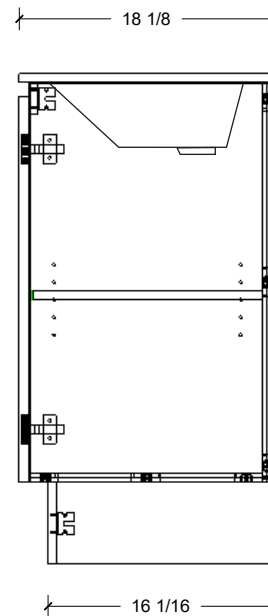

Legs available, take place of toekick.

Range	Cullen
Mount	Floor
Size (Metric)	600mm
Size Equiv. (Imperial)	24in
SKU	CUL-V-600-C-(Top Sku)-F

#### NOTES

Revision	1
Date	September 14, 2023 3:20 PM

DIMENSIONS ARE NOMINAL ONLY  
AND SUBJECT TO CHANGE AT ANY TIME.  
DO NOT SCALE DRAWINGS.  
INSTALLER TO CONFIRM ALL  
DIMENSIONS

Copyright ©

# Timberline

300 Industrial Drive  
Redwood Falls MN 56283  
sales.usa@timberlinebp.com  
www.timberlinebp.com

Legs available, take place of toekick.

Range	Cullen
Mount	Floor
Size (Metric)	600mm
Size Equiv. (Imperial)	24in
SKU	CUL-V-600-C-(Top Sku)-F