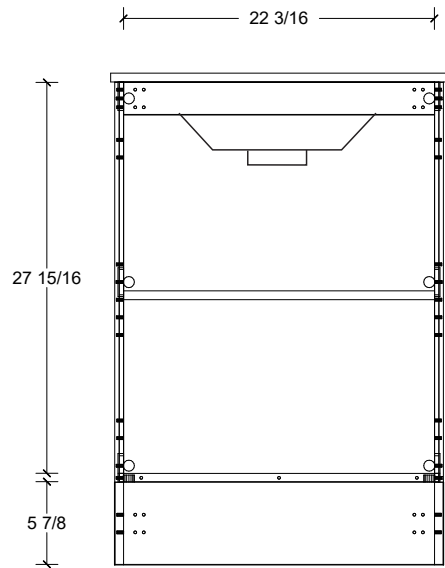

Legs available, take place of toekick.

Range	Cullen
Mount	Floor
Size (Metric)	600mm
Size Equiv. (Imperial)	24in
SKU	CUL-V-600-C-(Top Sku)-F

#### NOTES

Revision	1
Date	September 14, 2023 3:20 PM

DIMENSIONS ARE NOMINAL ONLY  
AND SUBJECT TO CHANGE AT ANY TIME.  
DO NOT SCALE DRAWINGS.  
INSTALLER TO CONFIRM ALL  
DIMENSIONS

Copyright ©

# Timberline

300 Industrial Drive  
Redwood Falls MN 56283  
sales.usa@timberlinebp.com  
www.timberlinebp.com

Legs available, take place of toekick.

Range	Cullen
Mount	Floor
Size (Metric)	600mm
Size Equiv. (Imperial)	24in
SKU	CUL-V-600-C-(Top Sku)-F