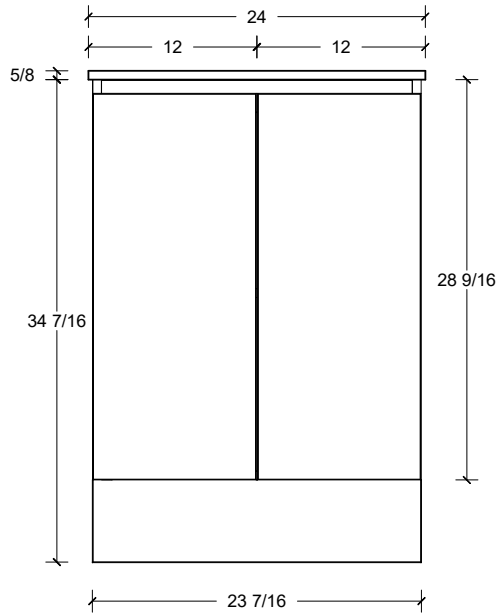

Legs available, take place of toekick.

Range	Cullen
Mount	Floor
Size (Metric)	600mm
Size Equiv. (Imperial)	24in
SKU	CUL-V-600-C-(Top Sku)-F

#### NOTES

Revision	1
Date	September 14, 2023 3:20 PM

DIMENSIONS ARE NOMINAL ONLY  
AND SUBJECT TO CHANGE AT ANY TIME.  
DO NOT SCALE DRAWINGS.  
INSTALLER TO CONFIRM ALL  
DIMENSIONS

Copyright ©

# Timberline

300 Industrial Drive  
Redwood Falls MN 56283  
sales.usa@timberlinebp.com  
www.timberlinebp.com

Legs available, take place of toekick.

Range	Cullen
Mount	Floor
Size (Metric)	600mm
Size Equiv. (Imperial)	24in
SKU	CUL-V-600-C-(Top Sku)-F