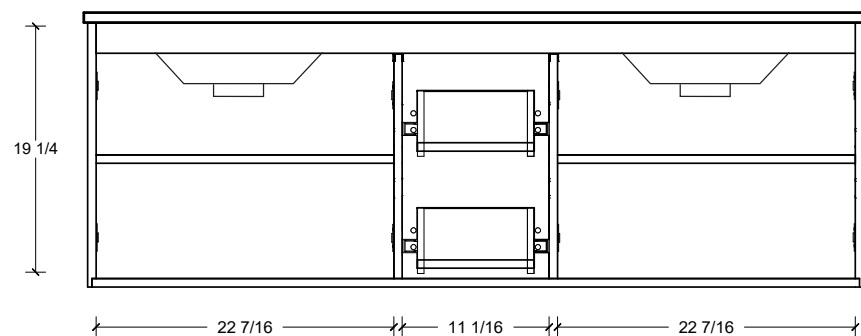

Range	Cullen
Mount	Wall
Size (Metric)	1500mm
Size Equiv. (Imperial)	60in
SKU	CUL-V-1500-D-(Top Sku)-W

TOP DETAILS

Available Tops	
...C-PEA-W	Peak-One Piece Top
...C-QUA-W	Quartz Top-Above Counter Sink
...C-QUU-W	Quartz Top-Undermount Sink
...C-X-W	No Top

NOTES

Revision	1
Date	September 14, 2023 3:20 PM

DIMENSIONS ARE NOMINAL ONLY
AND SUBJECT TO CHANGE AT ANY TIME.
DO NOT SCALE DRAWINGS.
INSTALLER TO CONFIRM ALL
DIMENSIONS

Copyright ©

Timberline

300 Industrial Drive
Redwood Falls MN 56283
sales.usa@timberlinebp.com
www.timberlinebp.com