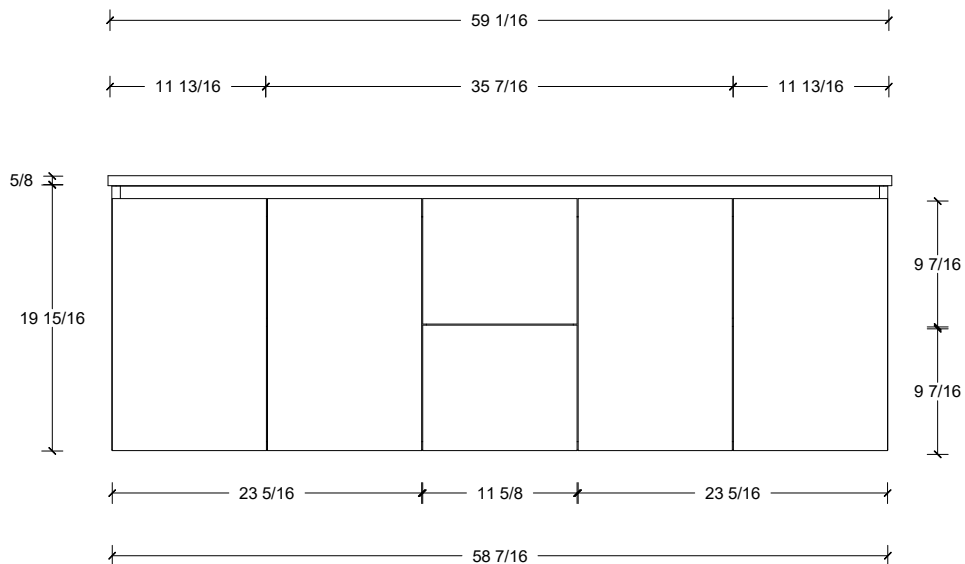

Range	Cullen
Mount	Wall
Size (Metric)	1500mm
Size Equiv. (Imperial)	60in
SKU	CUL-V-1500-D-(Top Sku)-W

TOP DETAILS

Available Tops	
...C-PEA-W	Peak-One Piece Top
...C-QUA-W	Quartz Top-Above Counter Sink
...C-QUU-W	Quartz Top-Undermount Sink
...C-X-W	No Top

NOTES

Revision	1
Date	September 14, 2023 3:20 PM

DIMENSIONS ARE NOMINAL ONLY
AND SUBJECT TO CHANGE AT ANY TIME.
DO NOT SCALE DRAWINGS.
INSTALLER TO CONFIRM ALL
DIMENSIONS

Copyright ©

Timberline

300 Industrial Drive
Redwood Falls MN 56283
sales.usa@timberlinebp.com
www.timberlinebp.com

Range	Cullen
Mount	Wall
Size (Metric)	1500mm
Size Equiv. (Imperial)	60in
SKU	CUL-V-1500-D-(Top Sku)-W

TOP DETAILS

Available Tops	
...C-CRE-W	Crest-One Piece Top

NOTES

Revision	1
Date	September 14, 2023 3:20 PM