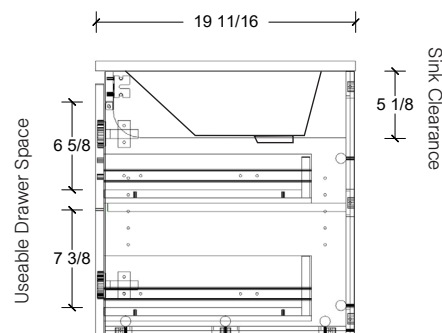

Range	Cullen
Mount	Wall
Size (Metric)	1500mm
Size Equiv. (Imperial)	60in
SKU	CUL-V-1500-D-(Top Sku)-W

TOP DETAILS

Available Tops	
...C-PEA-W	Peak-One Piece Top
...C-QUA-W	Quartz Top-Above Counter Sink
...C-QUU-W	Quartz Top-Undermount Sink
...C-X-W	No Top

NOTES

Revision	1
Date	September 14, 2023 3:20 PM

DIMENSIONS ARE NOMINAL ONLY
AND SUBJECT TO CHANGE AT ANY TIME.
DO NOT SCALE DRAWINGS.
INSTALLER TO CONFIRM ALL
DIMENSIONS

Copyright ©

Timberline

300 Industrial Drive
Redwood Falls MN 56283
sales.usa@timberlinebp.com
www.timberlinebp.com

Range	Cullen
Mount	Wall
Size (Metric)	1500mm
Size Equiv. (Imperial)	60in
SKU	CUL-V-1500-D-(Top Sku)-W

TOP DETAILS

Available Tops	
...C-CRE-W	Crest-One Piece Top

NOTES

Revision	1
Date	September 14, 2023 3:20 PM

DIMENSIONS ARE NOMINAL ONLY
AND SUBJECT TO CHANGE AT ANY TIME.
DO NOT SCALE DRAWINGS.
INSTALLER TO CONFIRM ALL
DIMENSIONS

Copyright ©

Timberline

300 Industrial Drive
Redwood Falls MN 56283
sales.usa@timberlinebp.com
www.timberlinebp.com