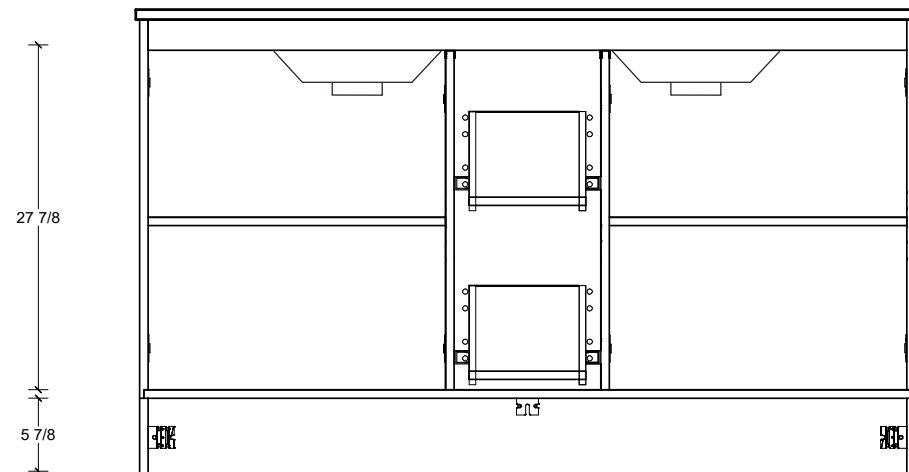

Legs available, take place of toekick.

Range	Cullen
Mount	Floor
Size (Metric)	1500mm
Size Equiv. (Imperial)	60in
SKU	CUL-V-1500-D-(Top Sku)-F

TOP DETAILS

Available Tops	
...C-PEA-F	Peak-One Piece Top
...C-QUA-F	Quartz Top-Above Counter Sink
...C-QUU-F	Quartz Top-Undermount Sink
...C-X-F	No Top

Range	Cullen
Mount	Wall
Size (Metric)	1500mm
Size Equiv. (Imperial)	60in
SKU	CUL-V-1500-D-(Top Sku)-F

TOP DETAILS

Available Tops	
...C-CRE-F	Crest-One Piece Top

NOTES

Revision	1
Date	September 14, 2023 3:20 PM

DIMENSIONS ARE NOMINAL ONLY
AND SUBJECT TO CHANGE AT ANY TIME.
DO NOT SCALE DRAWINGS.
INSTALLER TO CONFIRM ALL
DIMENSIONS

Copyright ©

Timberline

300 Industrial Drive
Redwood Falls MN 56283
sales.usa@timberlinebp.com
www.timberlinebp.com