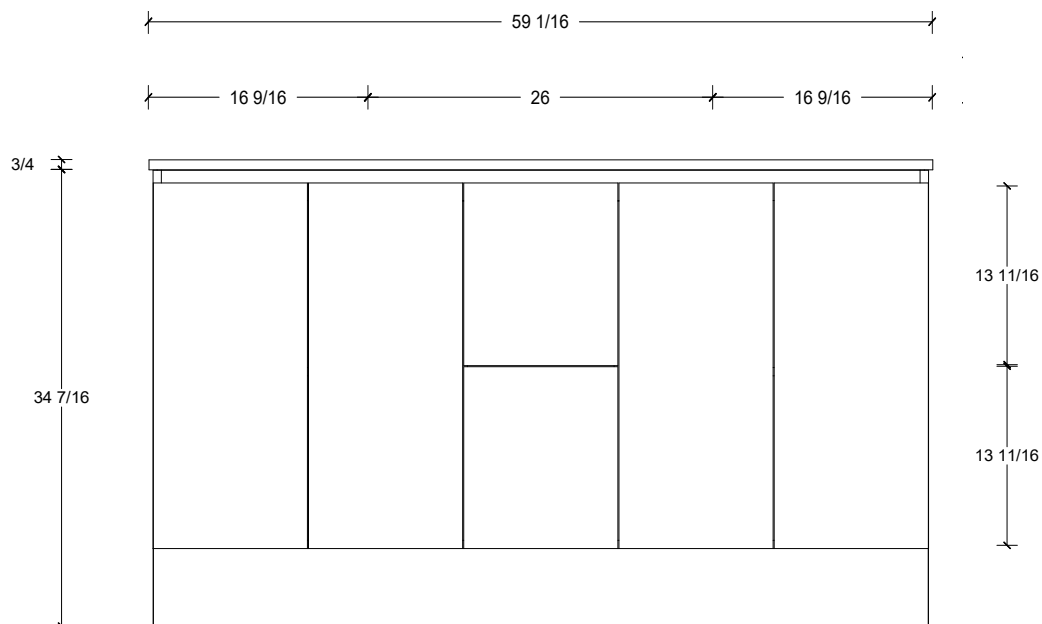

Legs available, take place of toekick.

Range	Cullen
Mount	Floor
Size (Metric)	1500mm
Size Equiv. (Imperial)	60in
SKU	CUL-V-1500-D-(Top Sku)-F

TOP DETAILS

Available Tops	
...C-PEA-F	Peak-One Piece Top
...C-QUA-F	Quartz Top-Above Counter Sink
...C-QUU-F	Quartz Top-Undermount Sink
...C-X-F	No Top

Range	Cullen
Mount	Wall
Size (Metric)	1500mm
Size Equiv. (Imperial)	60in
SKU	CUL-V-1500-D-(Top Sku)-F

TOP DETAILS

Available Tops	
...C-CRE-F	Crest-One Piece Top

NOTES

Revision	1
Date	September 14, 2023 3:20 PM

DIMENSIONS ARE NOMINAL ONLY
AND SUBJECT TO CHANGE AT ANY TIME.
DO NOT SCALE DRAWINGS.
INSTALLER TO CONFIRM ALL
DIMENSIONS

Copyright ©

Timberline

300 Industrial Drive
Redwood Falls MN 56283
sales.usa@timberlinebp.com
www.timberlinebp.com