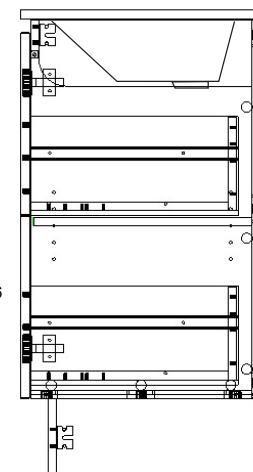

Legs available, take place of toekick.

Range	Cullen
Mount	Floor
Size (Metric)	1500mm
Size Equiv. (Imperial)	60in
SKU	CUL-V-1500-D-(Top Sku)-F

TOP DETAILS

Available Tops	
...C-PEA-F	Peak-One Piece Top
...C-QUA-F	Quartz Top-Above Counter Sink
...C-QUU-F	Quartz Top-Undermount Sink
...C-X-F	No Top

Range	Cullen
Mount	Wall
Size (Metric)	1500mm
Size Equiv. (Imperial)	60in
SKU	CUL-V-1500-D-(Top Sku)-F

TOP DETAILS

Available Tops	
...C-CRE-F	Crest-One Piece Top

NOTES

Revision	1
Date	September 14, 2023 3:20 PM

DIMENSIONS ARE NOMINAL ONLY
AND SUBJECT TO CHANGE AT ANY TIME.
DO NOT SCALE DRAWINGS.
INSTALLER TO CONFIRM ALL
DIMENSIONS

Copyright ©

Timberline

300 Industrial Drive
Redwood Falls MN 56283
sales.usa@timberlinebp.com
www.timberlinebp.com