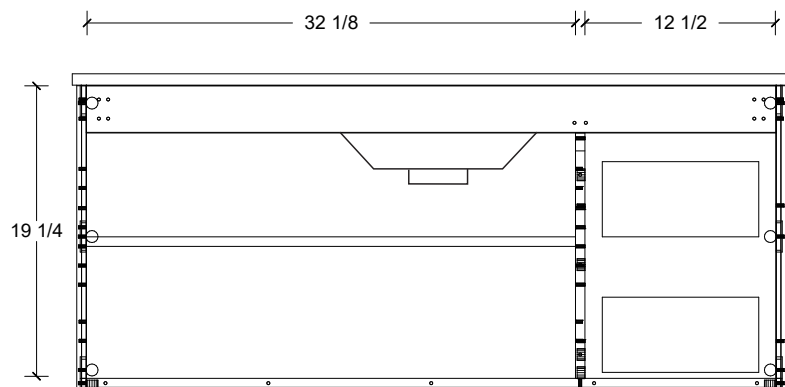

Left or right hand drawers available.

Range	Cullen
Mount	Wall
Size (Metric)	1200mm
Size Equiv. (Imperial)	48in
SKU	CUL-V-1200-C-(Top Sku)-W

TOP DETAILS

Available Tops	
...C-PEA-W	Peak-One Piece Top
...C-QUA-W	Quartz Top-Above Counter Sink
...C-QUU-W	Quartz Top-Undermount Sink
...C-X-W	No Top

NOTES

Revision	1
Date	September 14, 2023 3:20 PM

DIMENSIONS ARE NOMINAL ONLY
AND SUBJECT TO CHANGE AT ANY TIME.
DO NOT SCALE DRAWINGS.
INSTALLER TO CONFIRM ALL
DIMENSIONS

Copyright ©

Timberline

300 Industrial Drive
Redwood Falls MN 56283
sales.usa@timberlinebp.com
www.timberlinebp.com

Left or right hand drawers available.

Range	Cullen
Mount	Wall
Size (Metric)	1200mm
Size Equiv. (Imperial)	48in
SKU	CUL-V-1200-C-(Top Sku)-W

TOP DETAILS

Available Tops	
...C-CRE-W	Crest-One Piece Top

NOTES