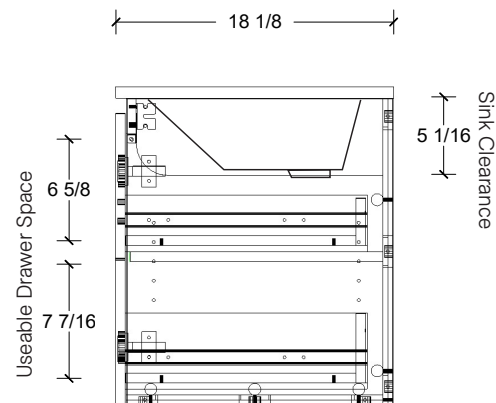

Left or right hand drawers available.

Range	Cullen
Mount	Wall
Size (Metric)	1200mm
Size Equiv. (Imperial)	48in
SKU	CUL-V-1200-C-(Top Sku)-W

TOP DETAILS

Available Tops	
...C-PEA-W	Peak-One Piece Top
...C-QUA-W	Quartz Top-Above Counter Sink
...C-QUU-W	Quartz Top-Undermount Sink
...C-X-W	No Top

NOTES

Revision	1
Date	September 14, 2023 3:20 PM

DIMENSIONS ARE NOMINAL ONLY
AND SUBJECT TO CHANGE AT ANY TIME.
DO NOT SCALE DRAWINGS.
INSTALLER TO CONFIRM ALL
DIMENSIONS

Copyright ©

Timberline

300 Industrial Drive
Redwood Falls MN 56283
sales.usa@timberlinebp.com
www.timberlinebp.com

Left or right hand drawers available.

Range	Cullen
Mount	Wall
Size (Metric)	1200mm
Size Equiv. (Imperial)	48in
SKU	CUL-V-1200-C-(Top Sku)-W

TOP DETAILS

Available Tops	
...C-CRE-W	Crest-One Piece Top

NOTES

Revision	1
Date	September 14, 2023 3:20 PM

DIMENSIONS ARE NOMINAL ONLY
AND SUBJECT TO CHANGE AT ANY TIME.
DO NOT SCALE DRAWINGS.
INSTALLER TO CONFIRM ALL
DIMENSIONS

Copyright ©

Timberline

300 Industrial Drive
Redwood Falls MN 56283
sales.usa@timberlinebp.com
www.timberlinebp.com