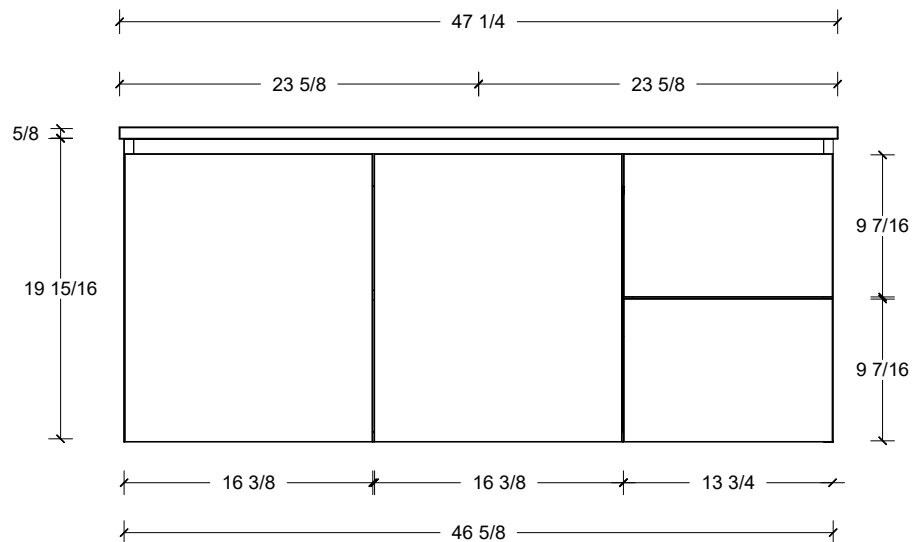

Left or right hand drawers available.

Range	Cullen
Mount	Wall
Size (Metric)	1200mm
Size Equiv. (Imperial)	48in
SKU	CUL-V-1200-C-(Top Sku)-W

TOP DETAILS

Available Tops	
...C-PEA-W	Peak-One Piece Top
...C-QUA-W	Quartz Top-Above Counter Sink
...C-QUU-W	Quartz Top-Undermount Sink
...C-X-W	No Top

NOTES

Revision	1
Date	September 14, 2023 3:20 PM

DIMENSIONS ARE NOMINAL ONLY
AND SUBJECT TO CHANGE AT ANY TIME.
DO NOT SCALE DRAWINGS.
INSTALLER TO CONFIRM ALL
DIMENSIONS

Copyright ©

Timberline

300 Industrial Drive
Redwood Falls MN 56283
sales.usa@timberlinebp.com
www.timberlinebp.com

Left or right hand drawers available.

Range	Cullen
Mount	Wall
Size (Metric)	1200mm
Size Equiv. (Imperial)	48in
SKU	CUL-V-1200-C-(Top Sku)-W

TOP DETAILS

Available Tops	
...C-CRE-W	Crest-One Piece Top

NOTES