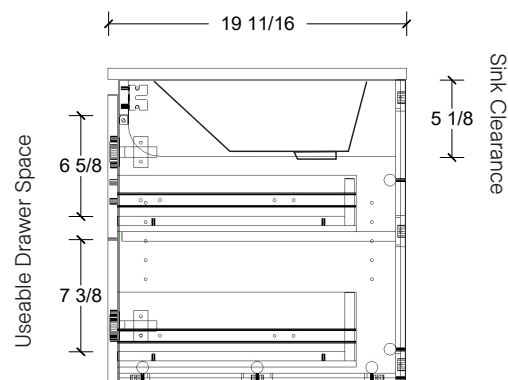

Left or right hand drawers available.

Range	Cullen
Mount	Wall
Size (Metric)	1200mm
Size Equiv. (Imperial)	48in
SKU	CUL-V-1200-C-(Top Sku)-W

TOP DETAILS

Available Tops	
...C-PEA-W	Peak-One Piece Top
...C-QUA-W	Quartz Top-Above Counter Sink
...C-QUU-W	Quartz Top-Undermount Sink
...C-X-W	No Top

NOTES

Revision	1
Date	September 14, 2023 3:20 PM

DIMENSIONS ARE NOMINAL ONLY
AND SUBJECT TO CHANGE AT ANY TIME.
DO NOT SCALE DRAWINGS.
INSTALLER TO CONFIRM ALL
DIMENSIONS

Copyright ©

Timberline

300 Industrial Drive
Redwood Falls MN 56283
sales.usa@timberlinebp.com
www.timberlinebp.com

Left or right hand drawers available.

Range	Cullen
Mount	Wall
Size (Metric)	1200mm
Size Equiv. (Imperial)	48in
SKU	CUL-V-1200-C-(Top Sku)-W

TOP DETAILS

Available Tops	
...C-CRE-W	Crest-One Piece Top

NOTES