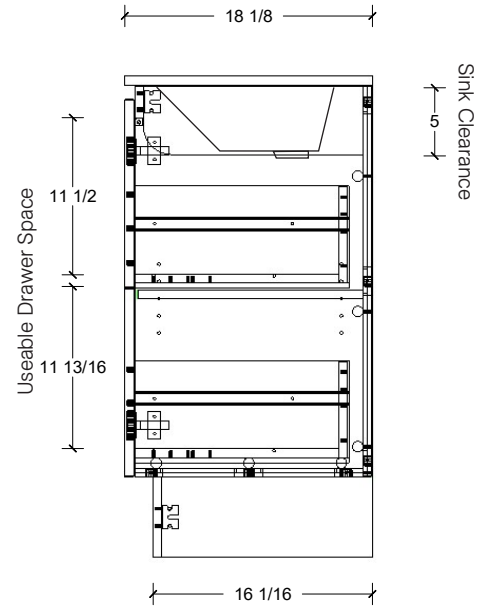

Left or right hand drawers available.
Legs available, take place of toekick.

Range	Cullen
Mount	Floor
Size (Metric)	1200mm
Size Equiv. (Imperial)	48in
SKU	CUL-V-1200-C-(Top Sku)-F

TOP DETAILS

Available Tops	
...C-CRE-F	Crest-One Piece Top

NOTES

Revision	1
Date	September 14, 2023 3:20 PM

DIMENSIONS ARE NOMINAL ONLY
AND SUBJECT TO CHANGE AT ANY TIME.
DO NOT SCALE DRAWINGS.
INSTALLER TO CONFIRM ALL
DIMENSIONS

Copyright ©

Timberline

300 Industrial Drive
Redwood Falls MN 56283
sales.usa@timberlinebp.com
www.timberlinebp.com