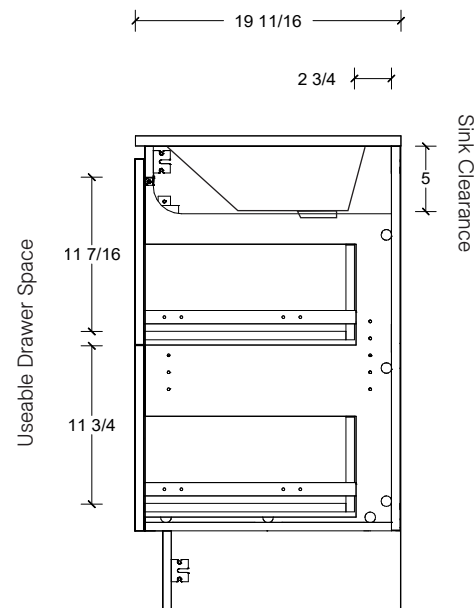

Range	Cullen
Mount	Floor
Size (Metric)	1200mm
Size Equiv. (Imperial)	48in
SKU	CUL-V-1200-C-(Top Sku)-F

TOP DETAILS

Available Tops	
...C-PEA-F	Peak-One Piece Top
...C-QUA-F	Quartz Top-Above Counter Sink
...C-QUU-F	Quartz Top-Undermount Sink
...C-X-F	No Top

NOTES

Revision	1
Date	September 14, 2023 3:20 PM

DIMENSIONS ARE NOMINAL ONLY
AND SUBJECT TO CHANGE AT ANY TIME.
DO NOT SCALE DRAWINGS.
INSTALLER TO CONFIRM ALL
DIMENSIONS

Copyright ©

Timberline

300 Industrial Drive
Redwood Falls MN 56283
sales.usa@timberlinebp.com
www.timberlinebp.com

Left or right hand drawers available.
Legs available, take place of toekick.