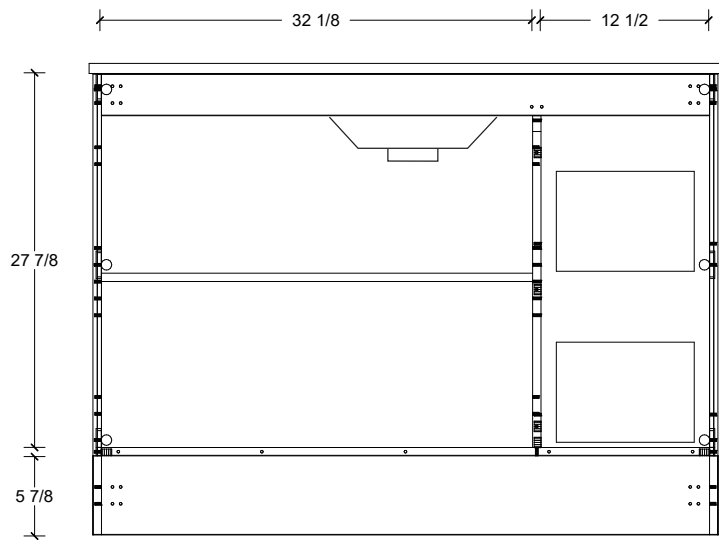

Left or right hand drawers available.
Legs available, take place of toekick.

Range	Cullen
Mount	Floor
Size (Metric)	1200mm
Size Equiv. (Imperial)	48in
SKU	CUL-V-1200-C-(Top Sku)-F

TOP DETAILS

Available Tops	
...C-CRE-F	Crest-One Piece Top

NOTES

Revision	1
Date	September 14, 2023 3:20 PM

DIMENSIONS ARE NOMINAL ONLY
AND SUBJECT TO CHANGE AT ANY TIME.
DO NOT SCALE DRAWINGS.
INSTALLER TO CONFIRM ALL
DIMENSIONS

Copyright ©

Timberline

300 Industrial Drive
Redwood Falls MN 56283
sales.usa@timberlinebp.com
www.timberlinebp.com