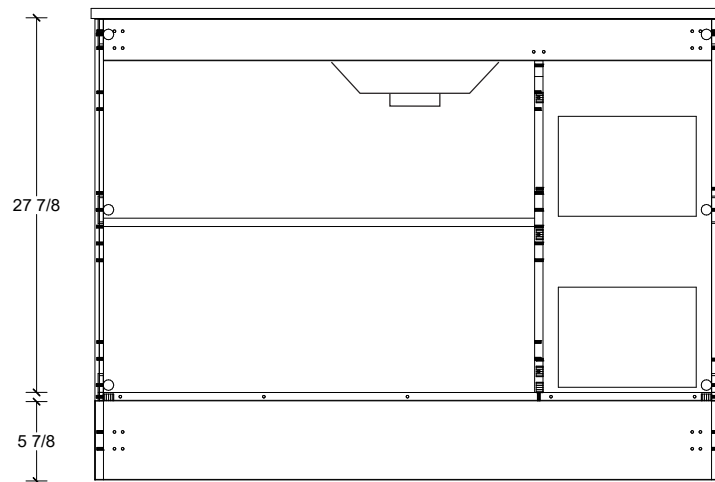

Range	Cullen
Mount	Floor
Size (Metric)	1200mm
Size Equiv. (Imperial)	48in
SKU	CUL-V-1200-C-(Top Sku)-F

TOP DETAILS

Available Tops	
...C-PEA-F	Peak-One Piece Top
...C-QUA-F	Quartz Top-Above Counter Sink
...C-QUU-F	Quartz Top-Undermount Sink
...C-X-F	No Top

NOTES

Revision	1
Date	September 14, 2023 3:20 PM

DIMENSIONS ARE NOMINAL ONLY
AND SUBJECT TO CHANGE AT ANY TIME.
DO NOT SCALE DRAWINGS.
INSTALLER TO CONFIRM ALL
DIMENSIONS

Copyright ©

Timberline

300 Industrial Drive
Redwood Falls MN 56283
sales.usa@timberlinebp.com
www.timberlinebp.com

Left or right hand drawers available.
Legs available, take place of toekick.