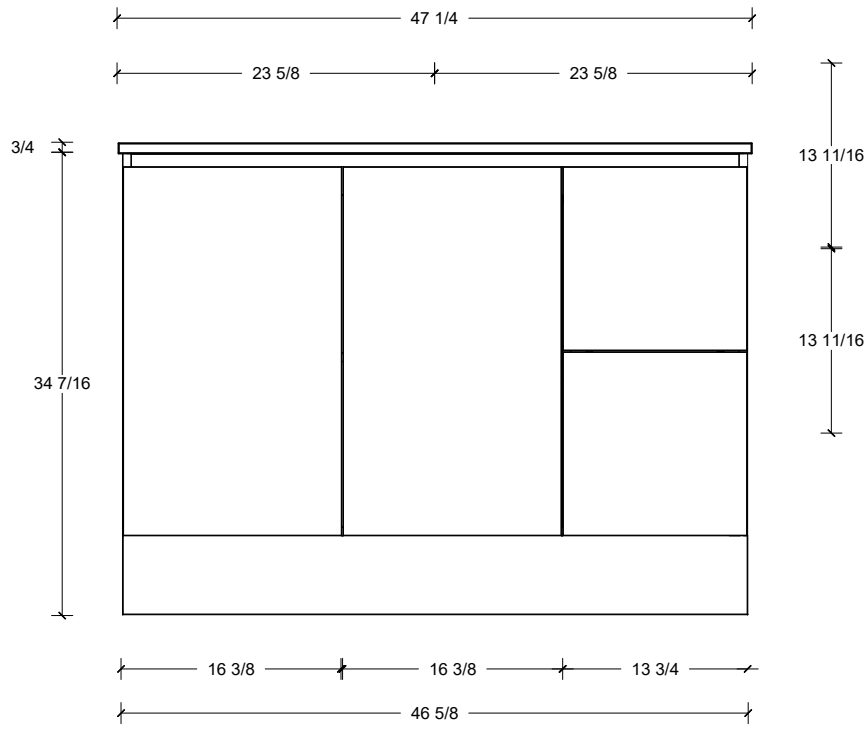

Left or right hand drawers available.
Legs available, take place of toekick.

Range	Cullen
Mount	Floor
Size (Metric)	1200mm
Size Equiv. (Imperial)	48in
SKU	CUL-V-1200-C-(Top Sku)-F

TOP DETAILS

Available Tops	
...C-CRE-F	Crest-One Piece Top

NOTES

Revision	1
Date	September 14, 2023 3:20 PM

DIMENSIONS ARE NOMINAL ONLY
AND SUBJECT TO CHANGE AT ANY TIME.
DO NOT SCALE DRAWINGS.
INSTALLER TO CONFIRM ALL
DIMENSIONS

Copyright ©

Timberline

300 Industrial Drive
Redwood Falls MN 56283
sales.usa@timberlinebp.com
www.timberlinebp.com