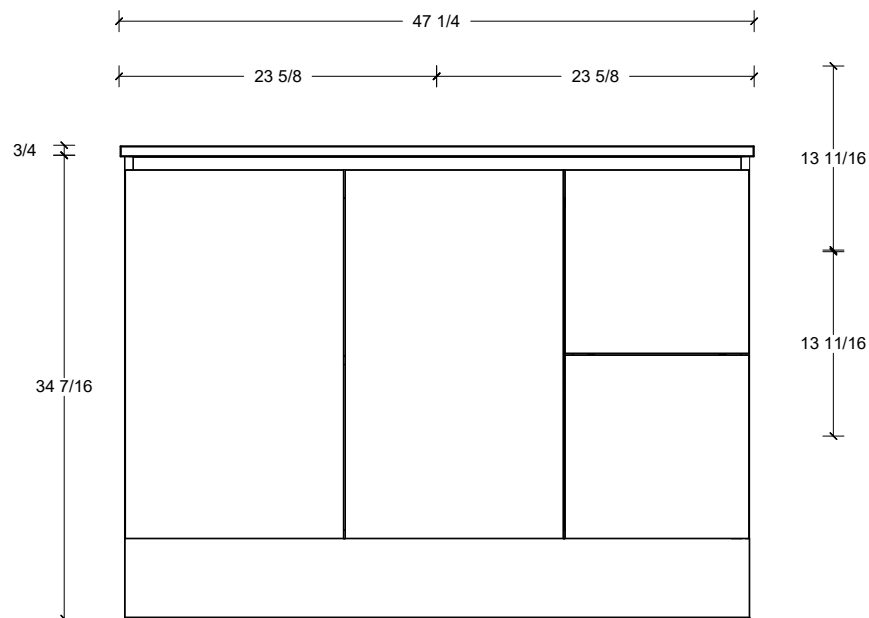

Range	Cullen
Mount	Floor
Size (Metric)	1200mm
Size Equiv. (Imperial)	48in
SKU	CUL-V-1200-C-(Top Sku)-F

TOP DETAILS

Available Tops	
...C-PEA-F	Peak-One Piece Top
...C-QUA-F	Quartz Top-Above Counter Sink
...C-QUU-F	Quartz Top-Undermount Sink
...C-X-F	No Top

NOTES

Revision	1
Date	September 14, 2023 3:20 PM

DIMENSIONS ARE NOMINAL ONLY
AND SUBJECT TO CHANGE AT ANY TIME.
DO NOT SCALE DRAWINGS.
INSTALLER TO CONFIRM ALL
DIMENSIONS

Copyright ©

Timberline

300 Industrial Drive
Redwood Falls MN 56283
sales.usa@timberlinebp.com
www.timberlinebp.com

Left or right hand drawers available.
Legs available, take place of toekick.