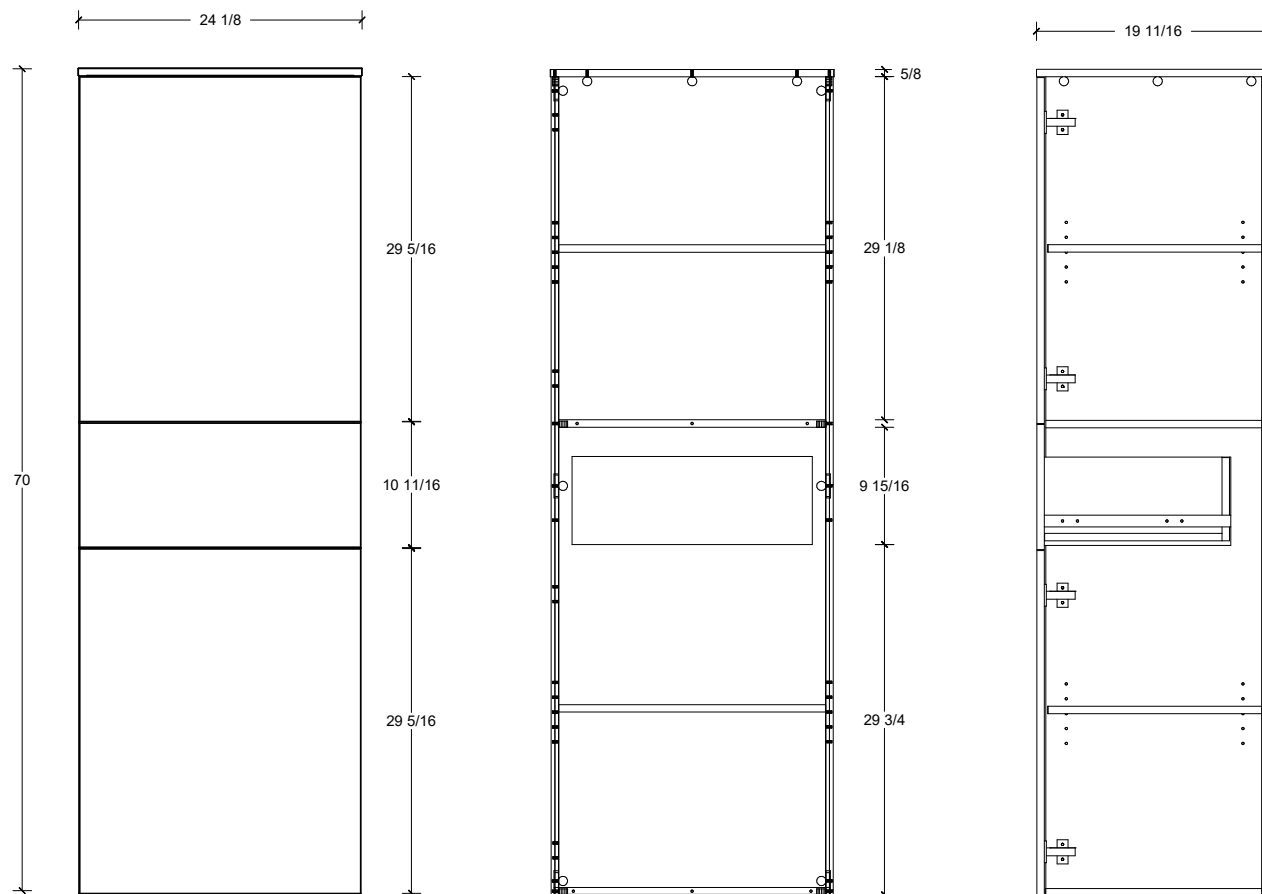

Range	Briar
Mount	Wall
Size (Metric)	600mm
Size Equiv. (Imperial)	24in
SKU	BRI-LC-600-X-X-W

Left or right hand hinging available.

NOTES

Revision	1
Date	September 14, 2023 3:58 PM

DIMENSIONS ARE NOMINAL ONLY
AND SUBJECT TO CHANGE AT ANY TIME.
DO NOT SCALE DRAWINGS.
INSTALLER TO CONFIRM ALL
DIMENSIONS