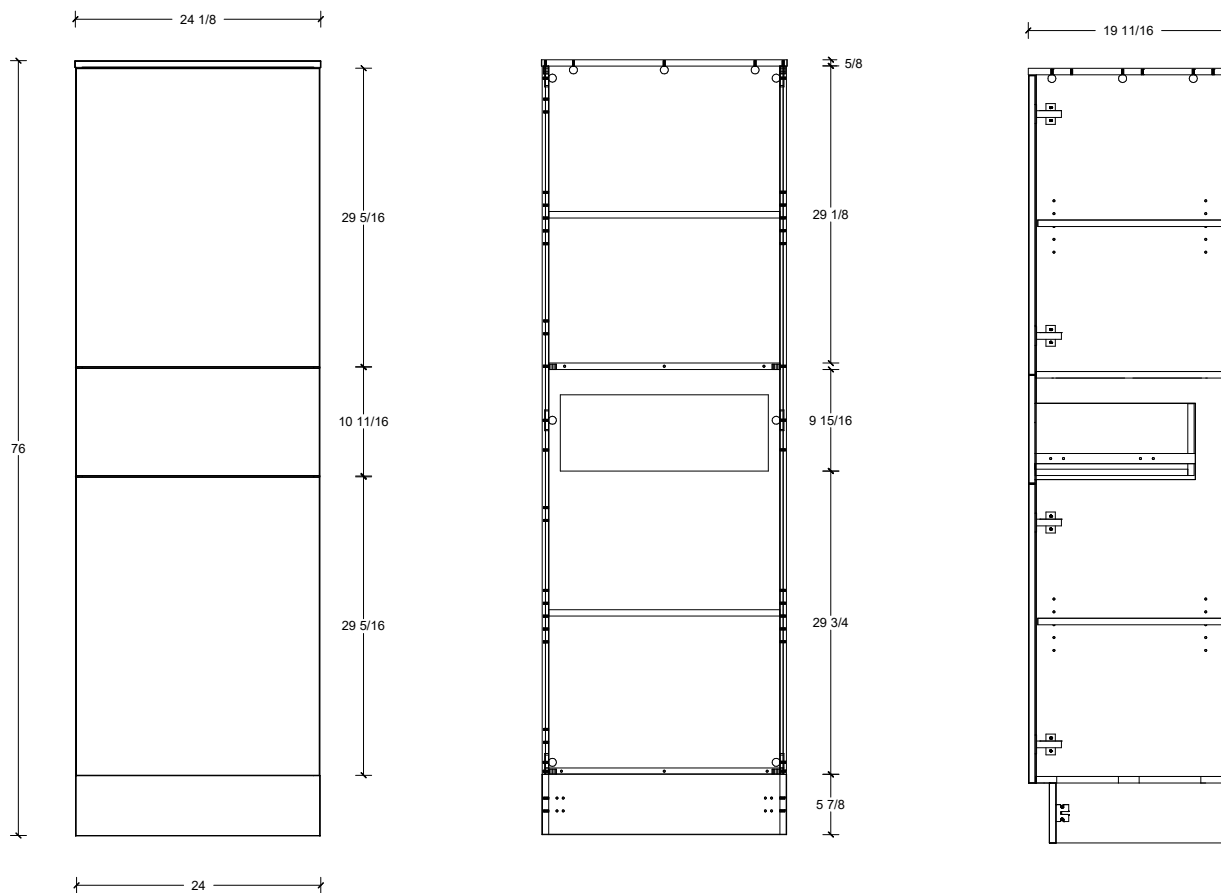

Range	Briar
Mount	Floor
Size (Metric)	600mm
Size Equiv. (Imperial)	24in
SKU	BRI-LC-600-X-X-F

NOTES

Revision	1
Date	September 14, 2023 3:58 PM

DIMENSIONS ARE NOMINAL ONLY
AND SUBJECT TO CHANGE AT ANY TIME.
DO NOT SCALE DRAWINGS.
INSTALLER TO CONFIRM ALL
DIMENSIONS

Copyright ©

Timberline

300 Industrial Drive
Redwood Falls MN 56283
sales.usa@timberlinebp.com
www.timberlinebp.com

Left or right hand hinging available.