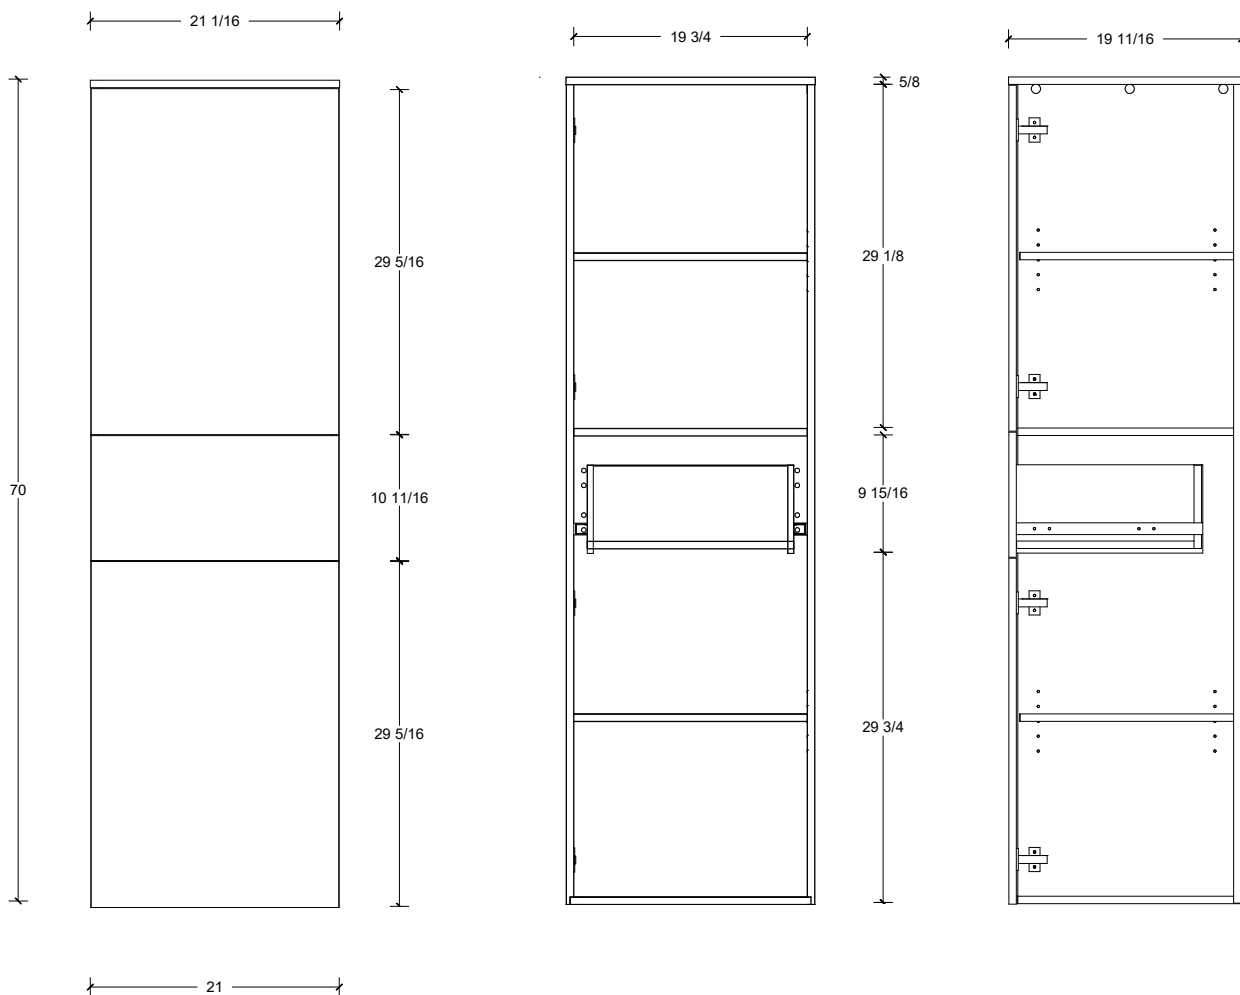

Range	Briar
Mount	Wall
Size (Metric)	525mm
Size Equiv. (Imperial)	21in
SKU	BRI-LC-525-X-X-W

Left or right hand hinging available.

NOTES

Revision	1
Date	September 14, 2023 3:58 PM

DIMENSIONS ARE NOMINAL ONLY
AND SUBJECT TO CHANGE AT ANY TIME.
DO NOT SCALE DRAWINGS.
INSTALLER TO CONFIRM ALL
DIMENSIONS