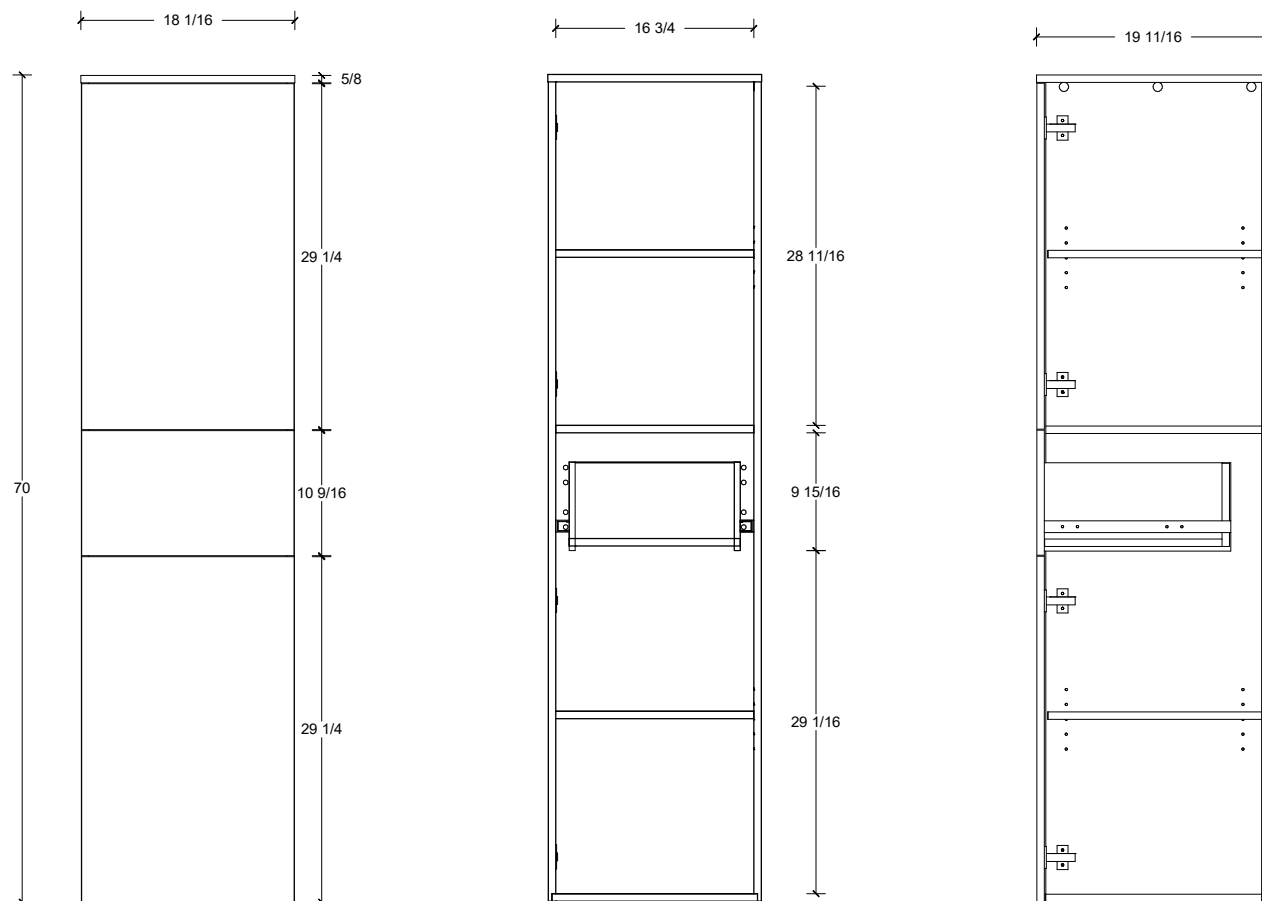

Range	Briar
Mount	Wall
Size (Metric)	450mm
Size Equiv. (Imperial)	18in
SKU	BRI-LC-450-X-X-W

Left or right hand hinging available.

NOTES

Revision	1
Date	September 14, 2023 3:58 PM

DIMENSIONS ARE NOMINAL ONLY
AND SUBJECT TO CHANGE AT ANY TIME.
DO NOT SCALE DRAWINGS.
INSTALLER TO CONFIRM ALL
DIMENSIONS