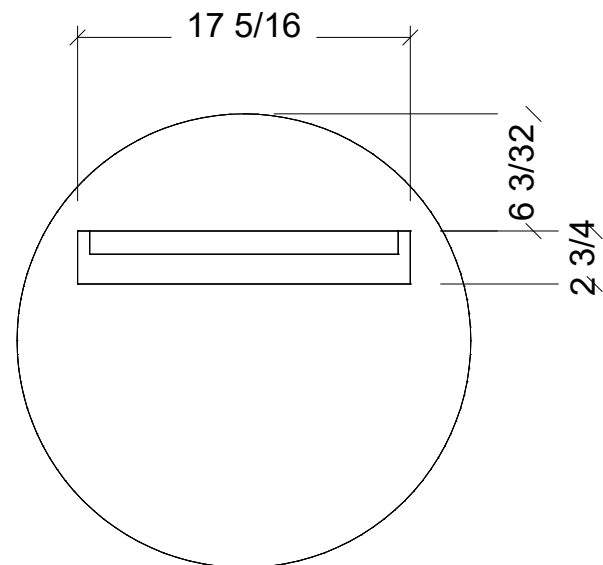

MIRROR

BACKING BOARD

Range	Bondi
Mount	Wall Hung
Size (Metric)	600Wx600H
Size (Imperial)	23 5/8" W x 23 5/8" H
SKU	BON-M-600-600

NOTES

Revision	01
Date	08/02/2023

DIMENSIONS ARE NOMINAL ONLY AND SUBJECT TO CHANGE AT ANY TIME.
DO NOT SCALE DRAWINGS.
INSTALLER TO CONFIRM ALL DIMENSIONS ON-SITE PRIOR TO INSTALL.