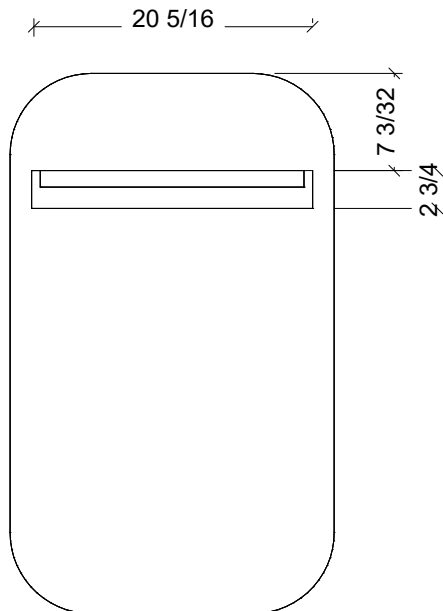

MIRROR

BACKING BOARD

Range	Avalon
Mount	Wall Hung
Size (Metric)	600Wx1000H
Size (Imperial)	23 5/8" W x 39 3/8" H
SKU	AVA-M-600-1000

NOTES

Revision	01
Date	08/02/2023

DIMENSIONS ARE NOMINAL ONLY AND SUBJECT TO CHANGE AT ANY TIME.  
DO NOT SCALE DRAWINGS.  
INSTALLER TO CONFIRM ALL DIMENSIONS ON-SITE PRIOR TO INSTALL.