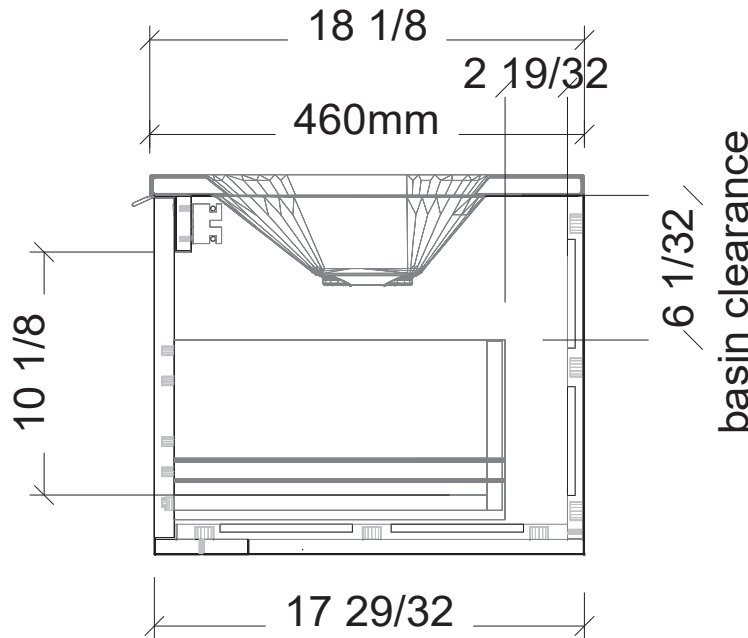

usable drawer height

Range	Byron
Mount	Wall Hung
Size (Metric)	600mm
Size (Imperial)	23 5/8"
SKU	BYR-V-600-C-STD-W

TOP DETAILS

Available Top Stadium Top

Top Notes

NOTES

Revision 01

Date 08/02/2023

DIMENSIONS ARE NOMINAL ONLY AND SUBJECT TO CHANGE AT ANY TIME. DO NOT SCALE DRAWINGS. INSTALLER TO CONFIRM ALL DIMENSIONS ON-SITE PRIOR TO INSTALL.

Copyright ©

Timberline

300 Industrial Drive
 Redwood Falls MN 56283
 sales.usa@timberlinebp.com
 www.timberlinebp.com